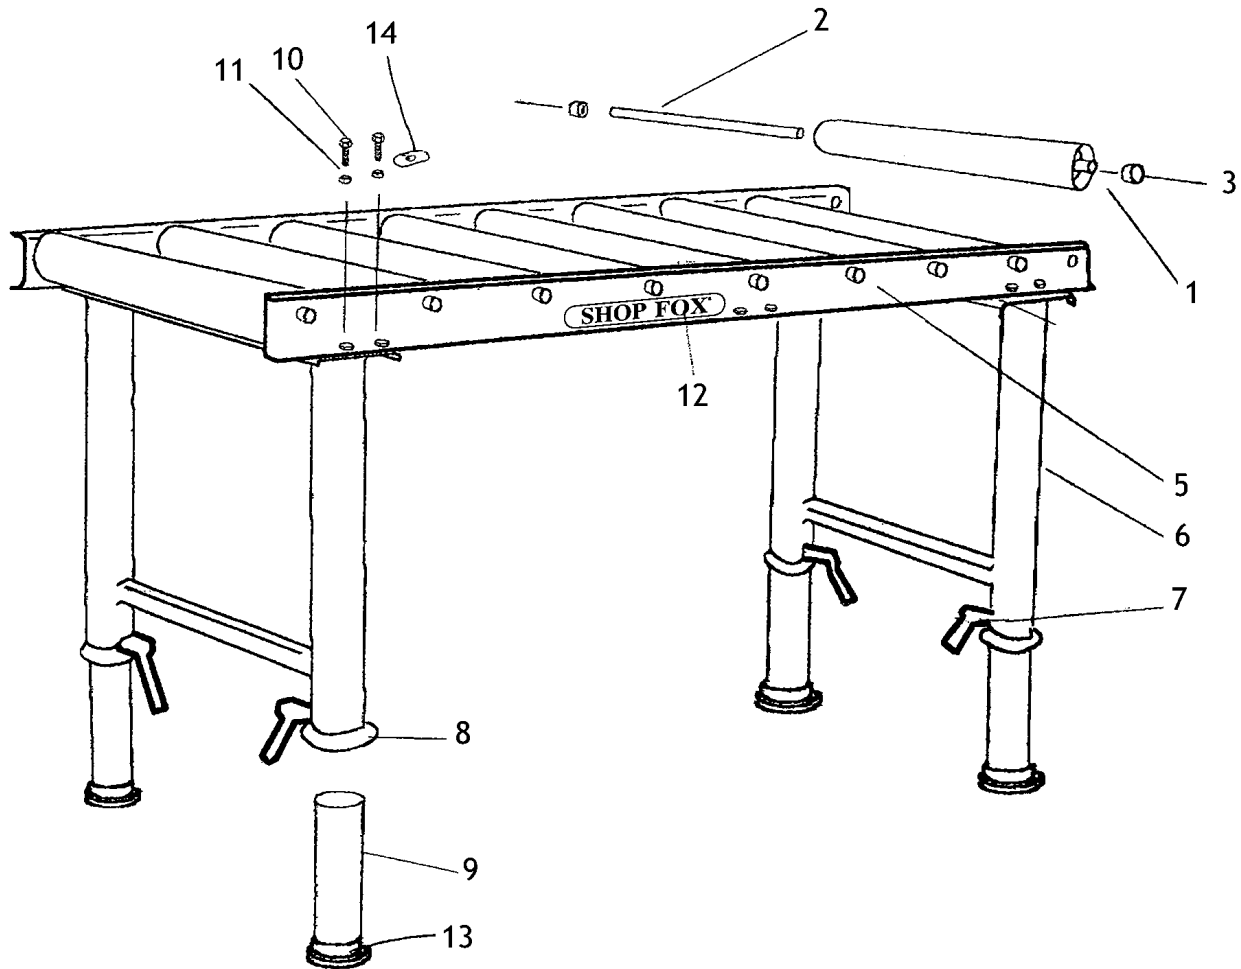

Model D2271 Roller Table Parts List

Phone #: (360) 734-3482 • Online Tech Support: tech-support@shopfox.biz • Web: www.shopfox.biz

REF	PART #	DESCRIPTION
1	XD2271001	CHROME ROLLER
2	XD2271002	ROLLER SHAFT
3	XD2271003	PLASTIC CAP
5	XD2271005	RAIL
6	XD2271006	INNER & OUTER LEG ASSY
7	XD2271007	LOCK HANDLE ASSEMBLY
8	XD2271008	YELLOW RING

REF	PART #	DESCRIPTION
9	XD2271009	INNER CHROME TUBE
10	XPB09M	HEX BOLT M8-1.25 x 20
11	XPNO3M	HEX NUT M8-1.25
12	XD2271012	SHOP FOX LOGO
13	XD2271013	BLACK FOOT
14	XPW01M	FLAT WASHER 8MM

COPYRIGHT © NOVEMBER, 2009 BY WOODSTOCK INTERNATIONAL, INC.