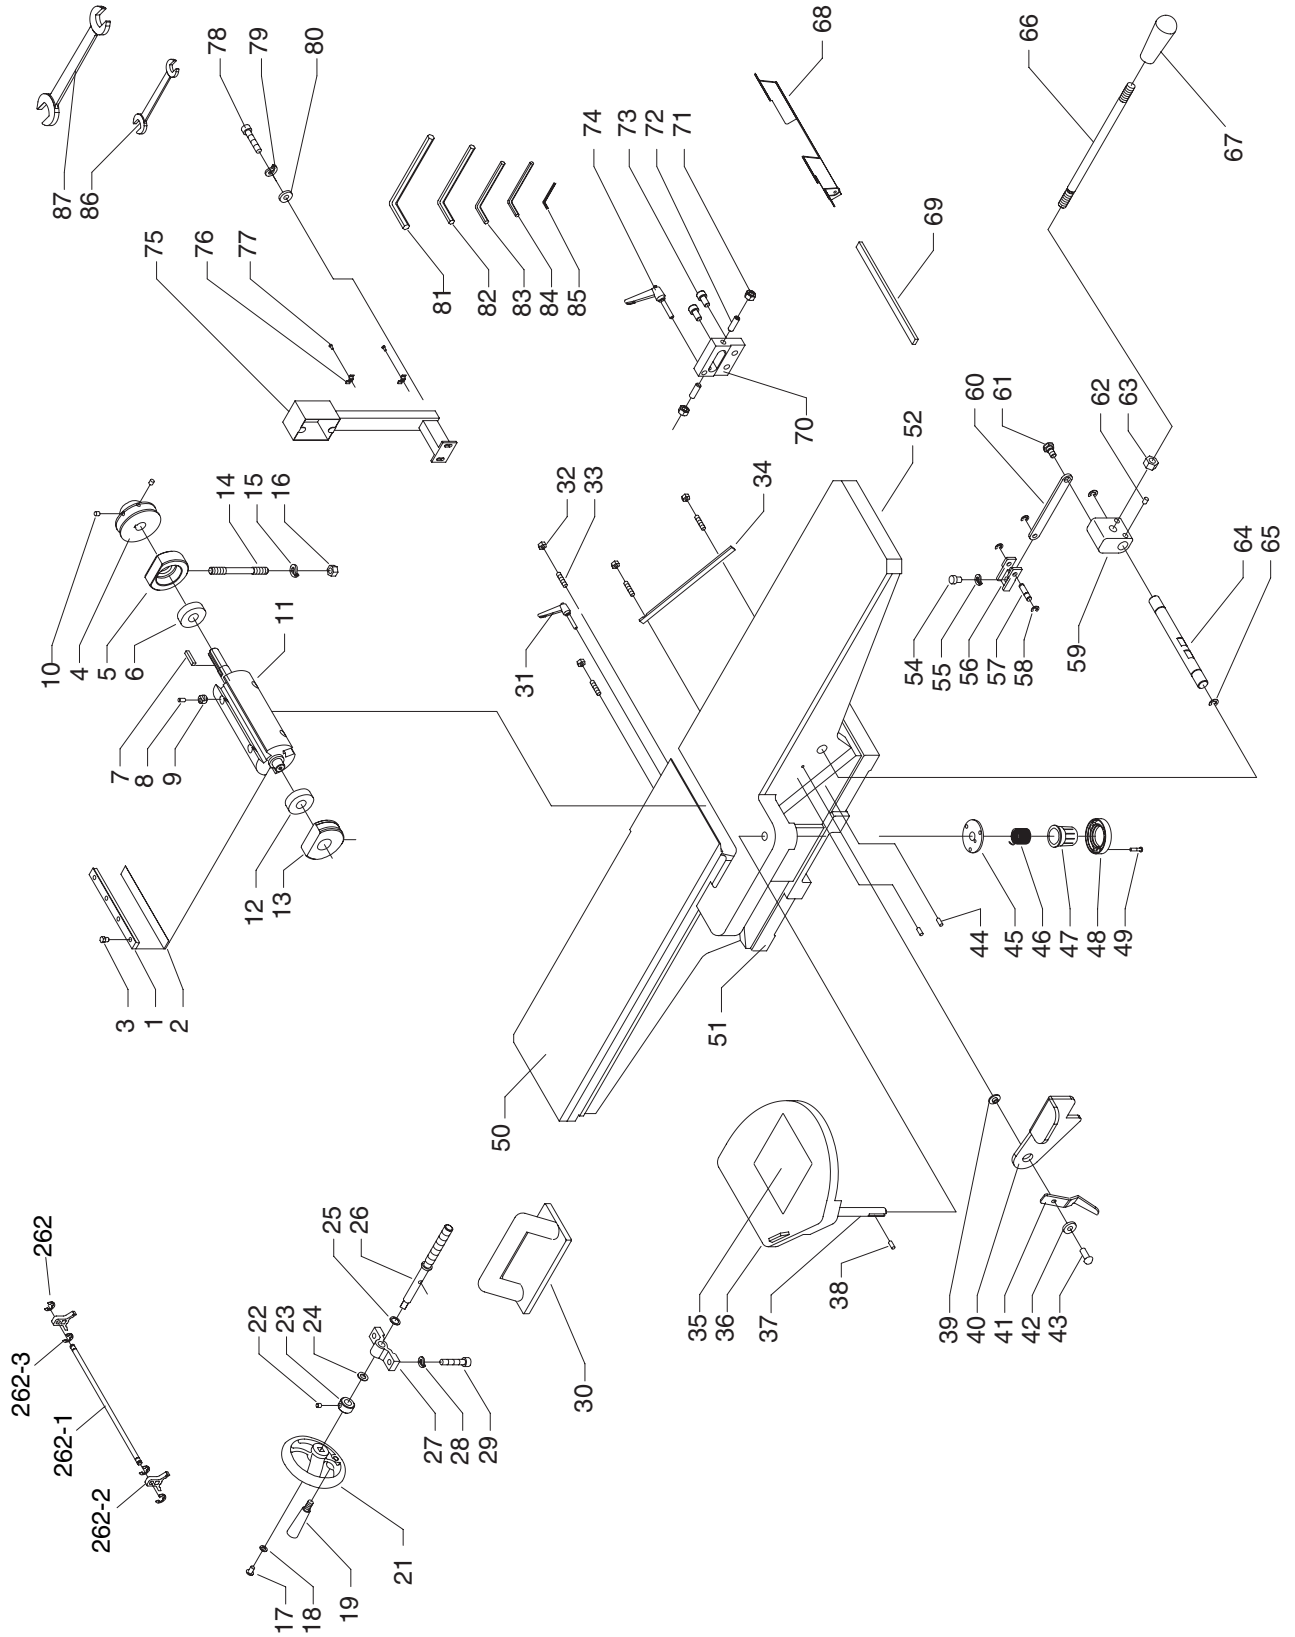

If you need additional help with any of these procedures, contact our Tech Support at (570) 546-9663 or by email at techsupport@grizzly.com.

REF	PART #	DESCRIPTION
75A	P0452075A	SWITCH ARM ASSY V2.07.07
75A-1	P0452075A-1	SWITCH ARM
75A-2	P0452075A-2	SWITCH BOX
75A-3	P0452075A-3	STRAIN RELIEF 13.5MM
75A-4	P0452075A-4	FLANGE BOLT M6-1 X 16
75A-5	P0452075A-5	POWER CORD
75A-6	P0452075A-6	SWITCH CORD

REF	PART #	DESCRIPTION
75A-7	P0452075A-7	MOTOR CORD
76A	P0452076A	STRAIN RELIEF V2.07.07
78A	PSB31M	CAP SCREW M8-1.25 X 25
79A	PLW04M	LOCK WASHER 8MM
80A	PW01M	FLAT WASHER 8MM
229A	P0452229A	SWITCH PLATE V2.07.07
230A	P0452230A	SWITCH V2.07.07

#TR9782 PRINTED IN CHINA

G0452 Table Parts Breakdown

G0452 Table Parts List

REF	PART #	DESCRIPTION
1	P0452001	GIB
2	P0452002	KNIVES
3	P0452003	GIB SCREW 1/4-28 X 9/32"
4	P0452004	PULLEY
5	P0452005	BEARING BLOCK RIGHT
6	P6203	BALL BEARING 6203ZZ
7	PK12M	KEY 5 X 5 X 30
8	PSS53M	SET SCREW M5-.8 X 12
9	P0452009	SPECIAL NUT
10	PSS01M	SET SCREW M6-1 X 10
11	P0452011	CUTTERHEAD
12	P6202	BALL BEARING 6202ZZ
13	P0452013	BEARING BLOCK LEFT
14	P0452014	STUD M10-1.5 X 100
15	PLW06M	LOCK WASHER 10MM
16	PN02M	HEX NUT M10-1.5
17	PSBS09M	BUTTON HD CAP SCR M6-1 X 12
18	PW03M	FLAT WASHER 6MM
19	P0452019	HANDLE
21	P0452021	HANDWHEEL
22	PSS02M	SET SCREW M6-1 X 6
23	P0452023	COLLAR
24	PW06M	FLAT WASHER 12MM
25	PW06M	FLAT WASHER 12MM
26	P0452026	SCREW SHAFT
27	P0452027	BLOCK
28	PLW04M	LOCK WASHER 8MM
29	PSB05M	CAP SCREW M8-1.25 X 50
30	P0452030	JOINTER PUSH BLOCK
31	P0452031	LOCK HANDLE
32	PN01M	HEX NUT M6-1
33	PSS12M	SET SCREW M6-1 X 25
34	P0452034	GIB
35	P0452035	CUTTER GUARD LABEL
36	P0452036	CUTTER HEAD GUARD
37	P0452037	POST
38	PSS47M	SET SCREW M3-.5 X 10
39	P0452039	SPACER
40	P0452040	STOP
41	P0452041	POINTER
42	PW05M	FLAT WASHER 4MM
43	PSBS14M	BUTTON HD CAP SCR M4-.7 X 15
44	PRP39M	ROLL PIN 4 X 20