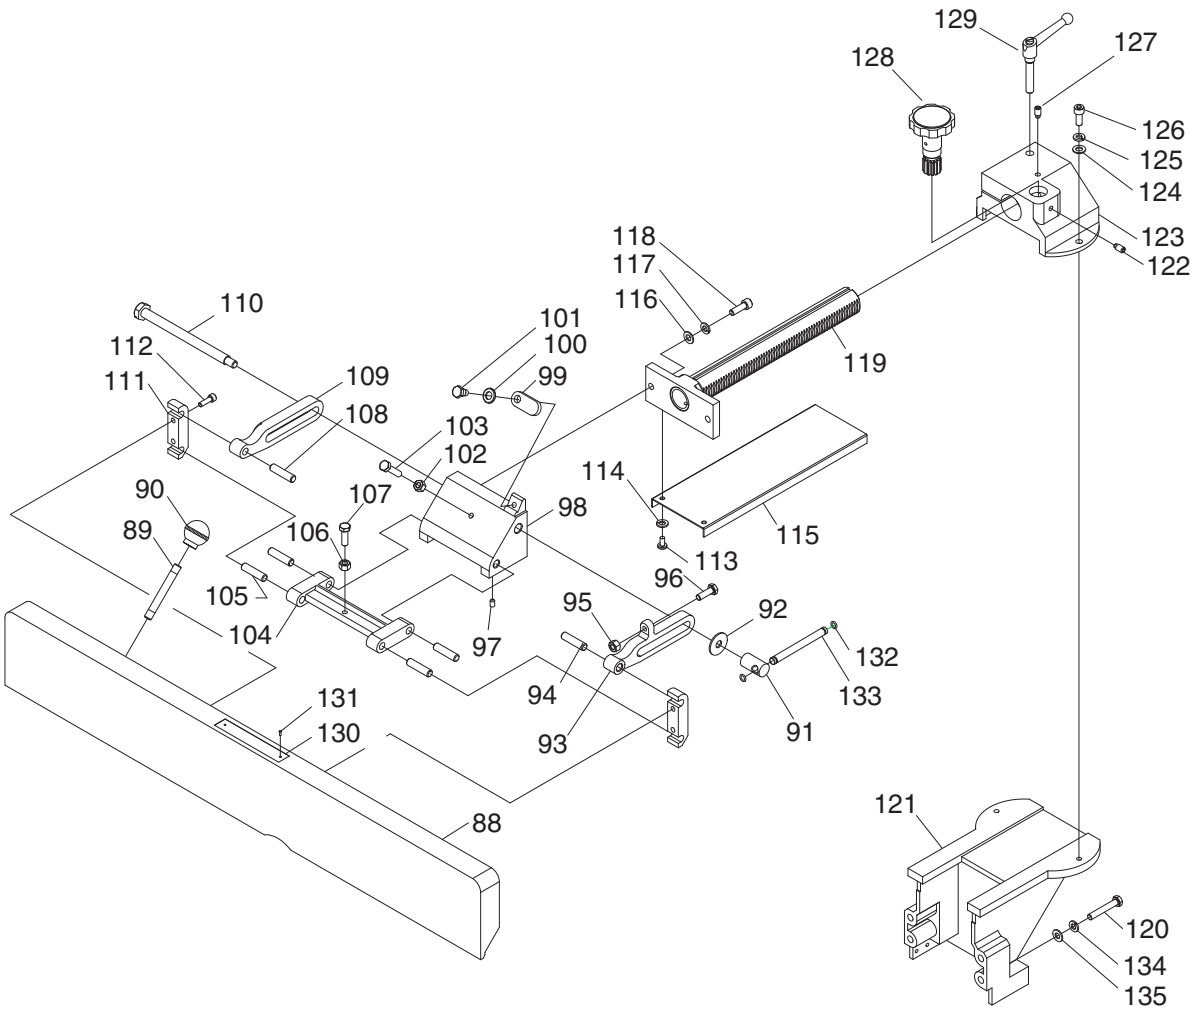

G0452 Fence Parts Breakdown

G0452 Fence Parts List

REF	PART #	DESCRIPTION
88	P0452088	FENCE
89	P0452089	LEVER ROD
90	P0452090	BALL KNOB
91	P0452091	HANDLE HUB
92	PW04M	FLAT WASHER 10MM
93	P0452093	RIGHT BRACKET
94	P0452094	PIN
95	PN03M	HEX NUT M8-1.25
96	PB07M	HEX BOLT M8-1.25 X 25
97	PSS01M	SET SCREW M6-1 X 10
98	P0452098	FENCE BRACKET
99	P0452099	STOP
100	PW04M	FLAT WASHER 10MM
101	P0452101	SHOULDER BOLT M8-1.25 X 15
102	PN03M	HEX NUT M8-1.25
103	PB07M	HEX BOLT M8-1.25 X 25
104	P0452104	SUPPORT
105	P0452105	PIN
106	PN03M	HEX NUT M8-1.25
107	PB07M	HEX BOLT M8-1.25 X 25
108	P0452108	PIN
109	P0452109	LEFT BRACKET
110	P0452110	SPECIAL SCREW
111	P0452111	REAR CLAMP

REF	PART #	DESCRIPTION
112	PSB02M	CAP SCREW M6-1 X 20
113	PS14M	PHLP HD SCR M6-1 X 12
114	PLW04M	LOCK WASHER 8MM
115	P0452115	GUARD
116	PW01M	FLAT WASHER 8MM
117	PLW04M	LOCK WASHER 8MM
118	PSB31M	CAP SCREW M8-1.25 X 25
119	P0452119	RAM
120	PSB35M	CAP SCREW M8-1.25 X 60
121	P0452121	BRACKET
122	PSS14M	SET SCREW M8-1.25 X 12
123	P0452123	BRACKET
124	PW01M	FLAT WASHER 8MM
125	PLW04M	LOCK WASHER 8MM
126	PSB14M	CAP SCREW M8-1.25 X 20
127	PSS14M	SET SCREW M8-1.25 X 12
128	P0452128	HANDWHEEL
129	P0452129	LEVER ASSEMBLY
130	P0452130	FENCE WARNING LABEL
131	P0452131	ALUMINIUM RIVET
132	P0452132	O RING
133	P0452133	LOCK BAR
134	PLW04M	LOCK WASHER 8MM
135	PW01M	FLAT WASHER 8MM