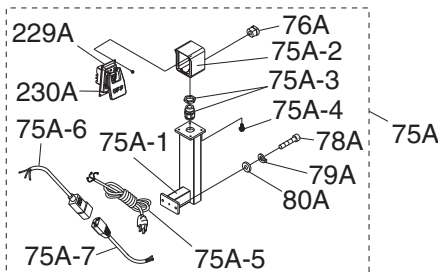

We put a new style switch on this machine that is not shown in the original Model G0452 manual. This update page shows the wiring and replacement parts for this new switch. Keep this page with your owner's manual in case you need to refer to it in the future. Before operating your new machine, you MUST read and understand the original manual to reduce the risk of injury from improper use or setup.

If you need additional help with any of these procedures, contact our Tech Support at (570) 546-9663 or by email at techsupport@grizzly.com.

REF	PART #	DESCRIPTION
75A	P0452075A	SWITCH ARM ASSY V2.07.07
75A-1	P0452075A-1	SWITCH ARM
75A-2	P0452075A-2	SWITCH BOX
75A-3	P0452075A-3	STRAIN RELIEF 13.5MM
75A-4	P0452075A-4	FLANGE BOLT M6-1 X 16
75A-5	P0452075A-5	POWER CORD
75A-6	P0452075A-6	SWITCH CORD

REF	PART #	DESCRIPTION
75A-7	P0452075A-7	MOTOR CORD
76A	P0452076A	STRAIN RELIEF V2.07.07
78A	PSB31M	CAP SCREW M8-1.25 X 25
79A	PLW04M	LOCK WASHER 8MM
80A	PW01M	FLAT WASHER 8MM
229A	P0452229A	SWITCH PLATE V2.07.07
230A	P0452230A	SWITCH V2.07.07