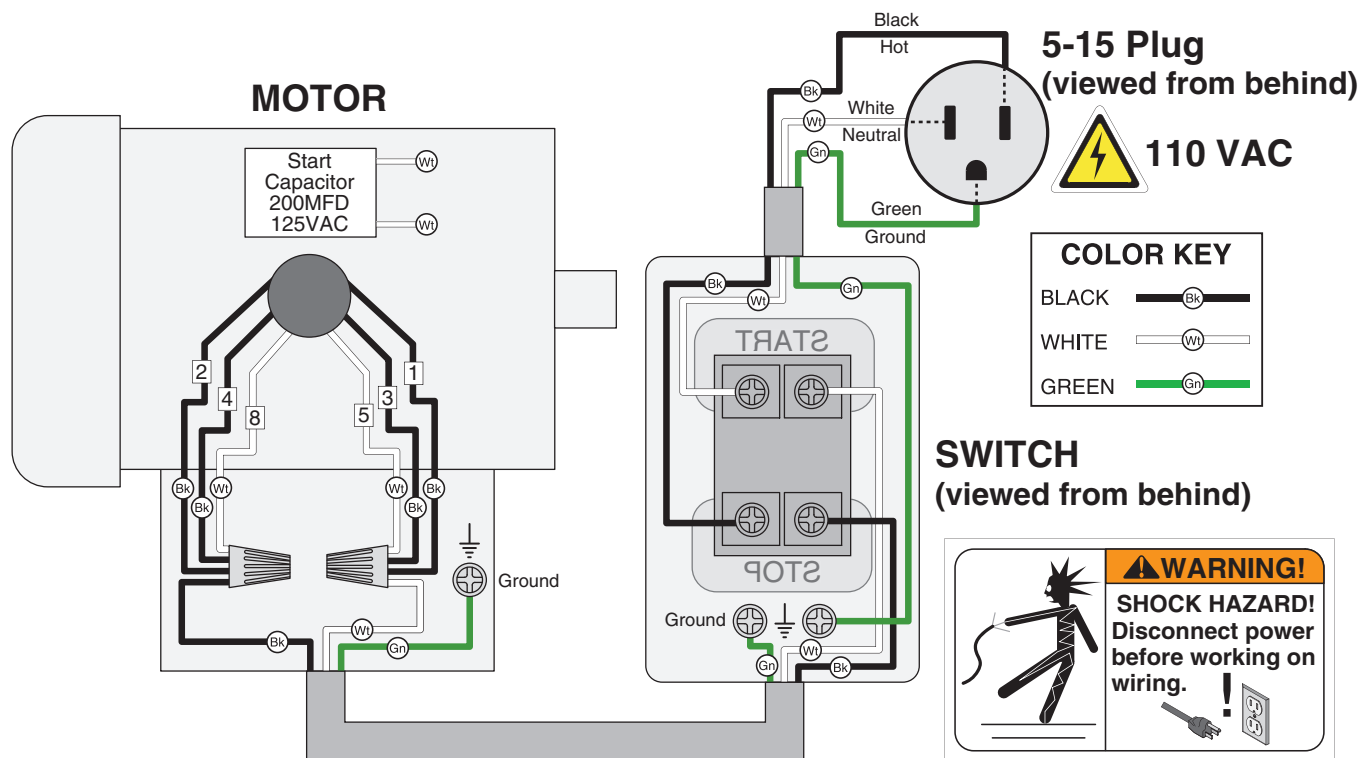

We put a new style switch on this machine that is not shown in the original Model G0452 manual. This update page shows the wiring and replacement parts for this new switch. Keep this page with your owner's manual in case you need to refer to it in the future. Before operating your new machine, you MUST read and understand the original manual to reduce the risk of injury from improper use or setup.

If you need additional help with any of these procedures, contact our Tech Support at (570) 546-9663 or by email at techsupport@grizzly.com.

REF	PART #	DESCRIPTION
75A	P0452075A	SWITCH ARM ASSY V2.07.07
75A-1	P0452075A-1	SWITCH ARM
75A-2	P0452075A-2	SWITCH BOX
75A-3	P0452075A-3	STRAIN RELIEF 13.5MM
75A-4	P0452075A-4	FLANGE BOLT M6-1 X 16
75A-5	P0452075A-5	POWER CORD
75A-6	P0452075A-6	SWITCH CORD

REF	PART #	DESCRIPTION
75A-7	P0452075A-7	MOTOR CORD
76A	P0452076A	STRAIN RELIEF V2.07.07
78A	PSB31M	CAP SCREW M8-1.25 X 25
79A	PLW04M	LOCK WASHER 8MM
80A	PW01M	FLAT WASHER 8MM
229A	P0452229A	SWITCH PLATE V2.07.07
230A	P0452230A	SWITCH V2.07.07

COPYRIGHT © JULY, 2007 BY GRIZZLY INDUSTRIAL, INC. REVISED SEPTEMBER, 2007.

WARNING: NO PORTION OF THIS MANUAL MAY BE REPRODUCED IN ANY SHAPE OR FORM WITHOUT THE WRITTEN APPROVAL OF GRIZZLY INDUSTRIAL, INC.

#TR9782 PRINTED IN CHINA