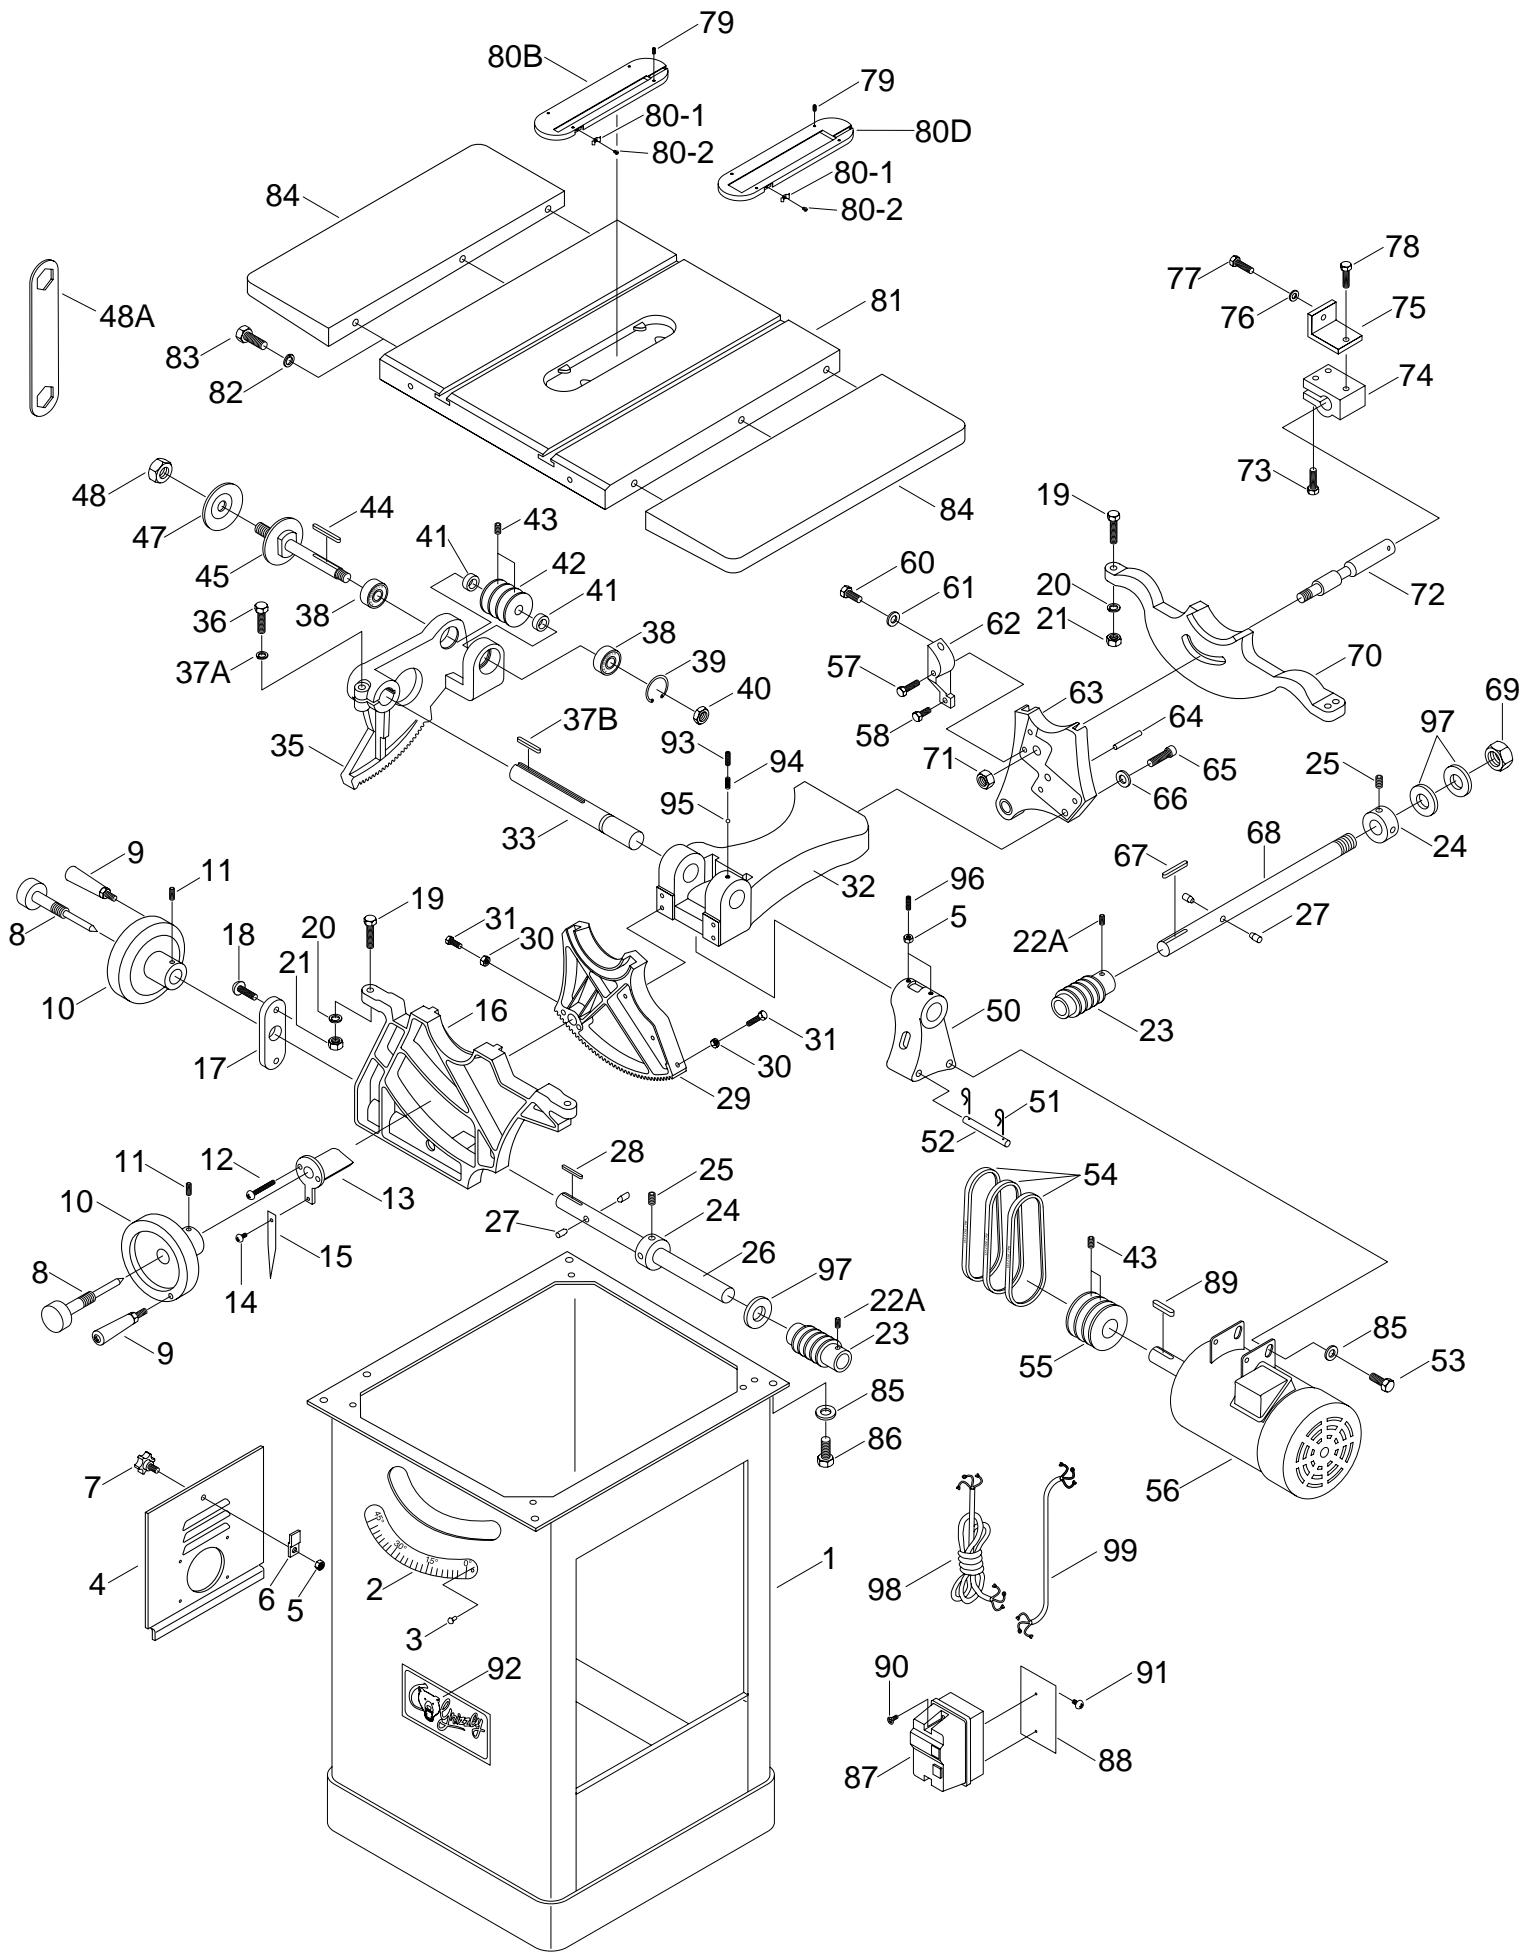

REF#	PART#	DESCRIPTION
001	P1023001	CABINET
002	P1023002	SCALE
003	P1023003	SELF TAPPING SCREW
004	P1023004	TRAP DOOR
005	PN02	HEX NUT 5/16" - 18
006	P1023006	DOOR LATCH
007	P1023007	KNOB
008	P1023008	HAND WHEEL LOCK
009	P1023009	HANDLE
010	P1023010	HAND WHEEL
011	PSS04	SETSCREW 1/4" - 20 x 5/16"
012	P1023012	PHLP HD SCRW 10 - 24 x 2"
013	P1023013	POINTER BRACKET
014	PS27	PHLP HD SCRW 5/16" - 18 x 1"
015	P1023015	POINTER
016	P1023016	FRONT TRUNNION
017	P1023017	PLATE
018	PS05	PHLP HD SCRW 5/16" - 18 x 1"
019	PB16	HEX BOLT 3/8" - 16 x 1 1/2"
020	PLW04	LOCK WASHER 3/8"
021	PN08	HEX NUT 3/8" - 16
22A	PSS03	SETSCREW 1/4" - 20 x 3/8"
023	P1023023	WORM
024	P1023024	COLLAR
025	PSS05	SETSCREW 5/16" - 18 x 1/4"
026	P1023026	SHAFT
027	P1023027	PIN
028	PK01	KEY 3/16" x 3/16" x 1 1/2"
029	P1023029	GEARED TRUNNION
030	PN02	HEX NUT 5/16" - 18
031	PB03	HEX BOLT 5/16" - 18 x 1"
032	P1023032	FLANGE
033	P1023033	SHAFT
035	P1023035	GEARED BEARING HOUSING
036	PB16	HEX BOLT 3/8" - 16 x 1 1/2"
37A	PLW04	LOCK WASHER 3/8"
37B	PK03	KEY 1/4" x 1/4" x 2"
038	P6203	BEARING 6203 - 2RS
039	PR23M	SNAP RING 40mm
040	P1023040	JAM NUT 5/8" - 18
041	P1023041	COLLAR
042	P1023042	ARBOR PULLEY
043	PSS07	SETSCREW 1/4" - 20 x 1/2"
044	PK33M	KEY 5 x 5 x 45mm
045	P1023045	BLADE ARBOR
047	P1023047	ARBOR FLANGE
048	P1023048	ARBOR NUT
48A	P1023048A	ARBOR WRENCH
49A	PSS08	SETSCREW 5/16" - 18 x 1/2"
050	P1023050	MOTOR FRAME SUPPORT
051	P1023051	CLIP

REF#	PART#	DESCRIPTION
052	P1023052	PIVOT PIN
053	PB14	HEX BOLT 7/16" - 20 x 3/4"
054	P1023054	V-BELTS, SET OF 3
055	P1023055	MOTOR PULLEY
056	P1023056	MOTOR 3 H.P.
057	PB28	HEX BOLT 5/16" - 18 x 2 1/4"
058	PB03	HEX BOLT 5/16" - 18 x 1"
060	PB07	HEX BOLT 5/16" - 18 x 3/4"
061	PW07	FLAT WASHER 5/16"
062	P1026062	SUPPORT BRACKET
063	P1023063	FLANGE CASTING
064	PRP03	ROLL PIN 5/16" x 5/8"
065	PSB14	CAP SCREW 3/8" - 10 x 1"
066	PW02	FLAT WASHER 3/8"
067	PK06	KEY 3/16" x 3/16" x 1 9/16"
068	P1023068	SHAFT
069	PLN05	LOCK NUT 3/4" - 16
070	P1023070	REAR TRUNNION
071	P1023040	JAM NUT 5/8" - 18
072	P1023072	BLADE GUARD SUPPORT
073	PB03	HEX BOLT 5/16" - 18 x 1"
074	P1023074	BLOCK
075	P1023075	BLOCK ANGLE
076	PW07	FLAT WASHER 5/16"
077	PB07	HEX BOLT 5/16" - 18 x 3/4"
078	PB03	HEX BOLT 5/16" - 18 x 1"
079	PSS07	SETSCREW 1/4" - 20 x 1/2"
80-1	P102380-1	SPRING CLIP
80-2	PS06	PHLP HD SCREW 10-24 x 3/8"
80B	P1023080B	STD TABLE INSERT
80D	P1023080D	DADO INSERT
081	P1023081	TABLE
082	PLW05	LOCK WASHER 7/16"
083	PB24	HEX BOLT 3/8" - 16 x 1 1/4"
084	P1023084	EXT. WING
085	PW04	FLAT WASHER 7/16"
086	PB14	HEX BOLT 7/16" - 20 x 3/4"
087	PSW01	SWITCH
088	P1023088	SWITCH MOUNT BRACKET
089	PK02M	KEY 5 x 5 x 40mm
090	PS201-1	SWITCH COVER SCREW
091	PS07	PHLP HD SCR 1/4" - 20 x 3/8"
092	P1023092	LABEL
093	PSS02	SET SCREW 5/16"-18 x 3/8"
094	P1023094	SPRING
095	P1023095	BALL
096	P1023096	SET SCREW
097	P1023097	BRASS WASHER
098	P1023098	POWER CORD
099	P1023099	MOTOR CORD