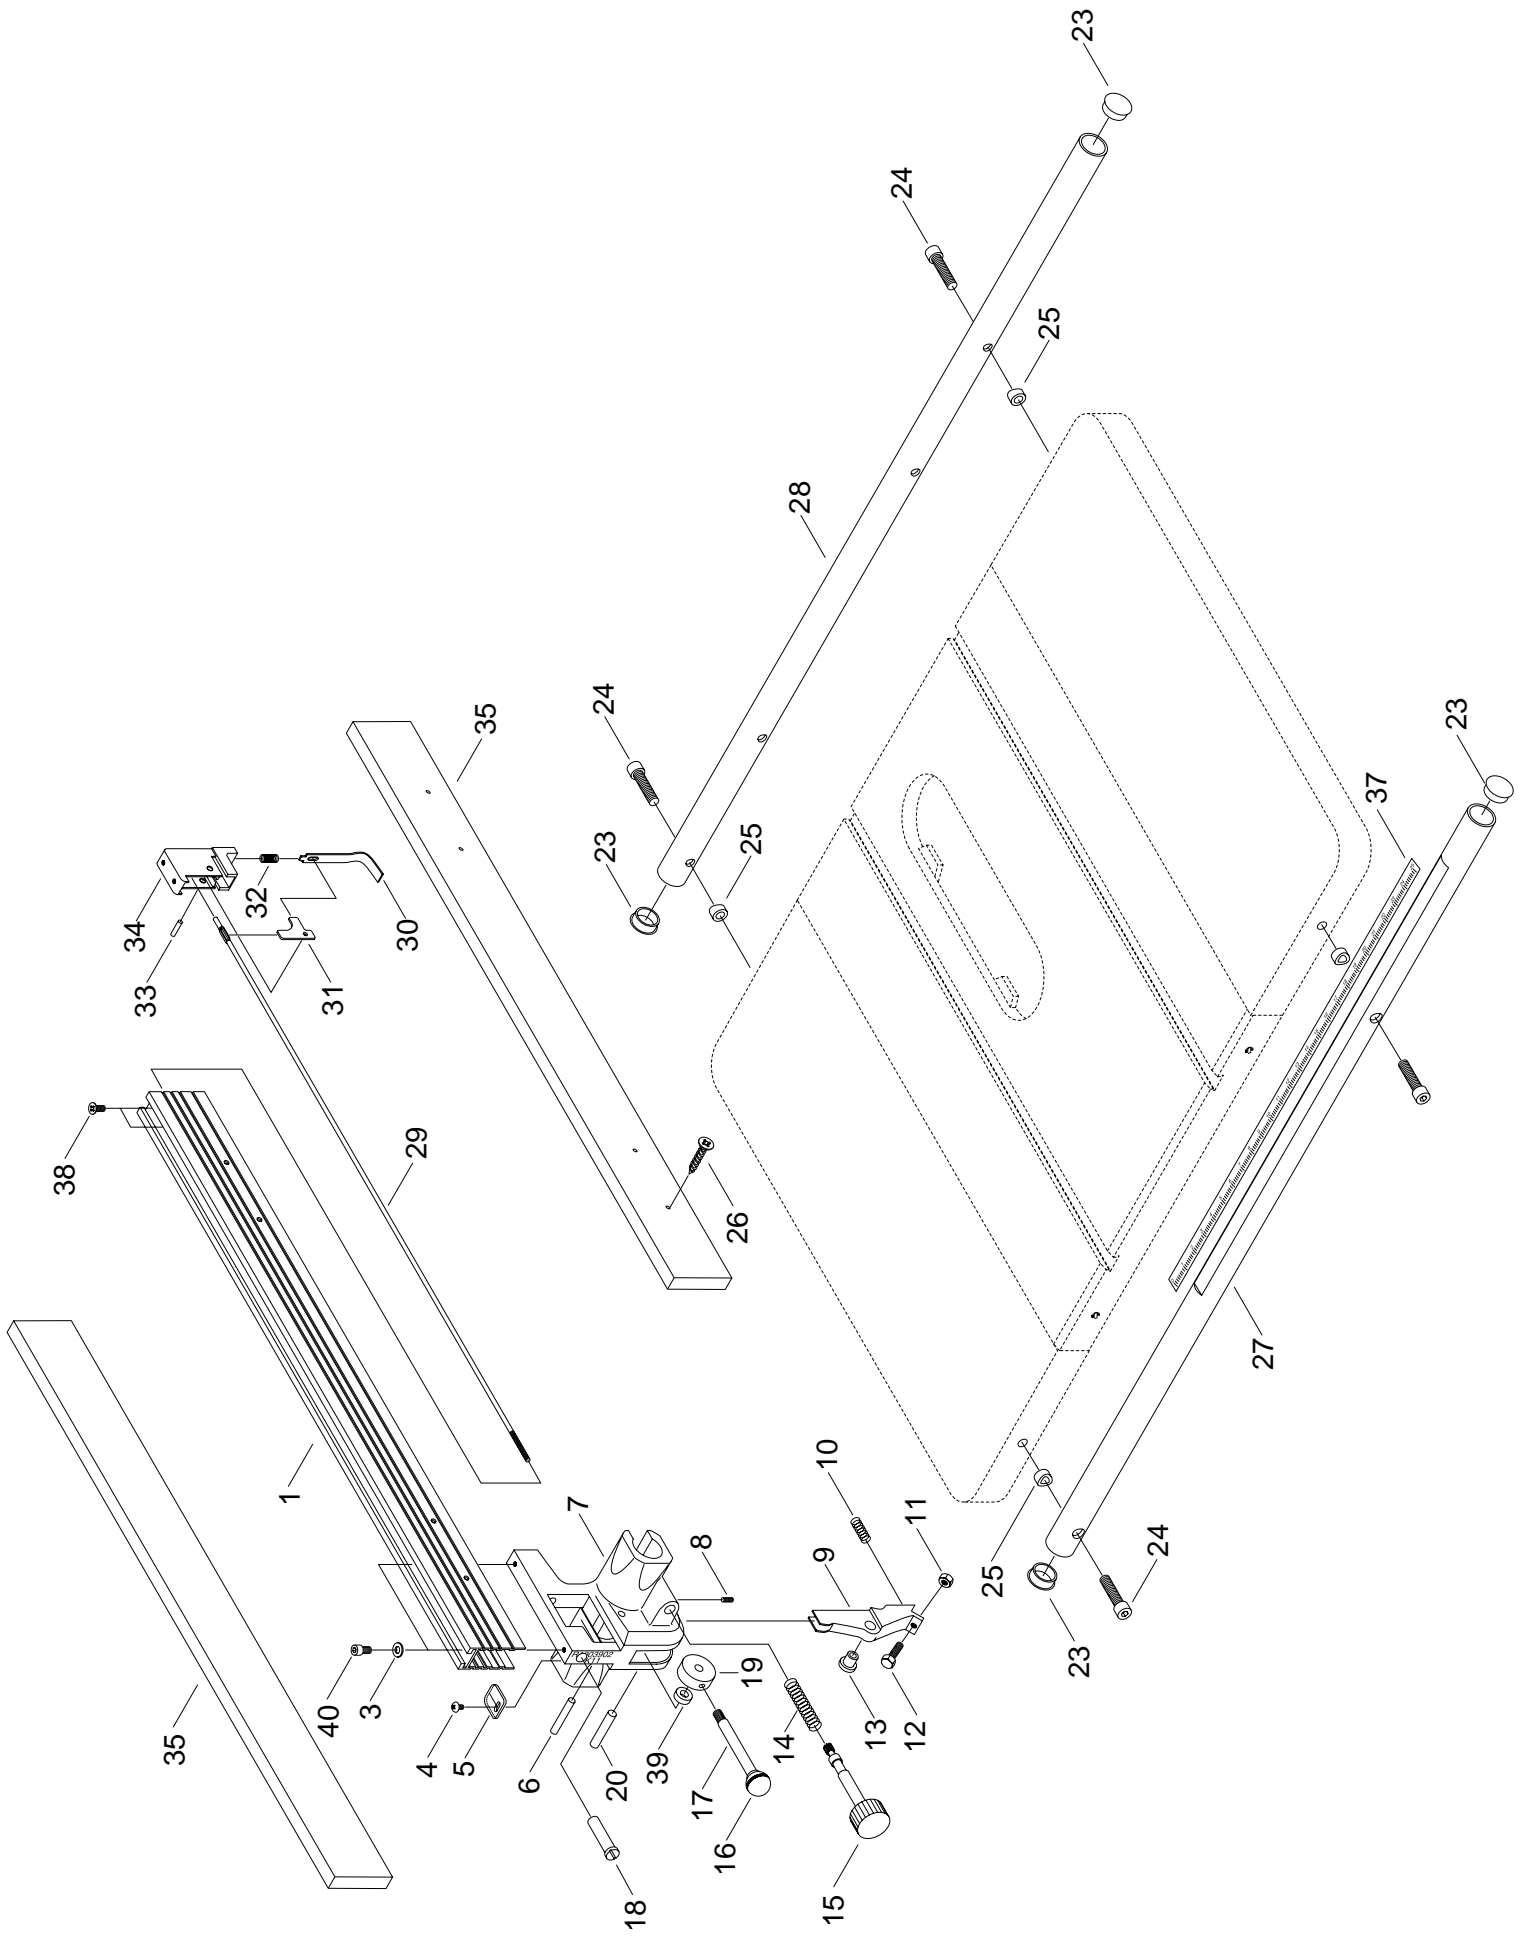

REF#	PART#	DESCRIPTION
601	P1022Z064	FENCE
602	PFH08M	FLT HD SCREW
603	PW01M	FLAT WASHER 8MM
604	PS05M	PHLP HD SCREW M5-0.8 X 8
605	P1022Z037	POINTER
606	P1022042	SHAFT FOR CLAMP
607	P1022039	FRONT CLAMP
608	PSS03	SETSCREW 1/4" - 20 X 3/8"
609	P1023609	CLAMP SHOE
610	P1022049	SPRING
611	PN02	HEX NUT 5/16" - 18
612	PB03	HEX BOLT 5/16" - 18 X 1"
613	P1022047	SHAFT BUSHING
614	P1022051	SPRING
615	P1022044-1	PINION W/ KNOB
616	P1022Z050	KNOB
617	P1023617	LOCK LEVER
618	P1022038	FENCE ADJUSTER
619	P1022040	ECCENTRIC
620	P1023620	SHAFT FOR ECCENTRIC
623	P1022023	PLUG
624	PSB26	CAP SCREW 3/8"-16 X 1 1/2"
625	P1022025	FENCE RAIL SPACER
626	P1022163	SCREW
627	P1023627	FRONT RAIL
628	P1023628	REAR RAIL
629	P1022062	LOCK LINK
630	P1022060	CLAMP HOOK
631	P1022061	LEVER
632	P1022059	SPRING
633	P1022058	PIN
634	P1022057	BLOCK
635	P1023635	FACE BOARD
636	P1023636	FORMICA FACE
637	P1022Z186	SCALE
638	PFB08M	FLAT HEAD SCREW
639	P1023639	SPACER
640	PSB30	CAP SCREW 5/16"-18 X 1/2"