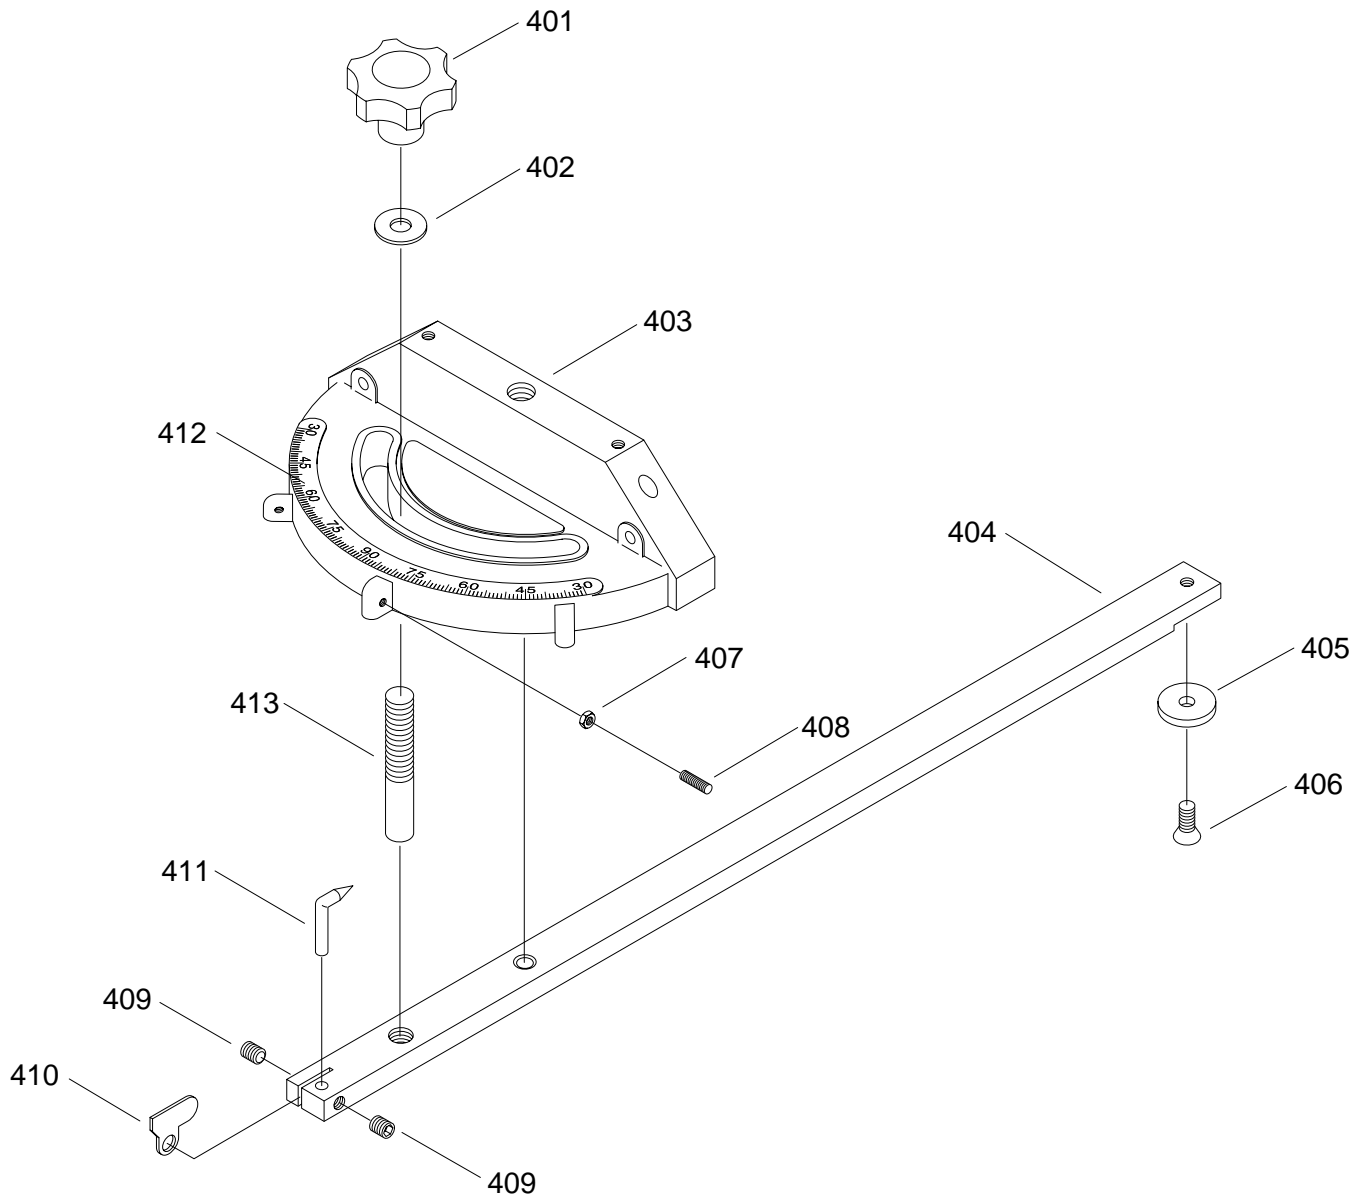

10" HEAVY-DUTY TABLE SAW
MODEL G1023
PARTS LIST

COPYRIGHT © 1990 BY GRIZZLY IMPORTS, INC REG #TX 3 170 579
**WARNING: NO PORTION OF THIS MANUAL MAY BE REPRODUCED IN ANY SHAPE
OR FORM WITHOUT THE WRITTEN APPROVAL OF GRIZZLY IMPORTS, INC.**
APRIL, 1997. PRINTED IN TAIWAN

REF#	PART#	DESCRIPTION
401	P1023401	KNOB
402	P1023402	FLAT WASHER 1/4"
403	P1023403	MITER GAUGE BODY
404	P1023404	MITER BAR
405	P1023405	SPECIAL WASHER
406	P1023406	FLAT HD SCREW
407	P1023407	HEX NUT

REF#	PART#	DESCRIPTION
408	P1023408	SETSCREW
409	P1023409	SETSCREW
410	P1023410	STOP
411	P1023411	POINTER
412	P1023212	SCALE
413	P1023413	STUD