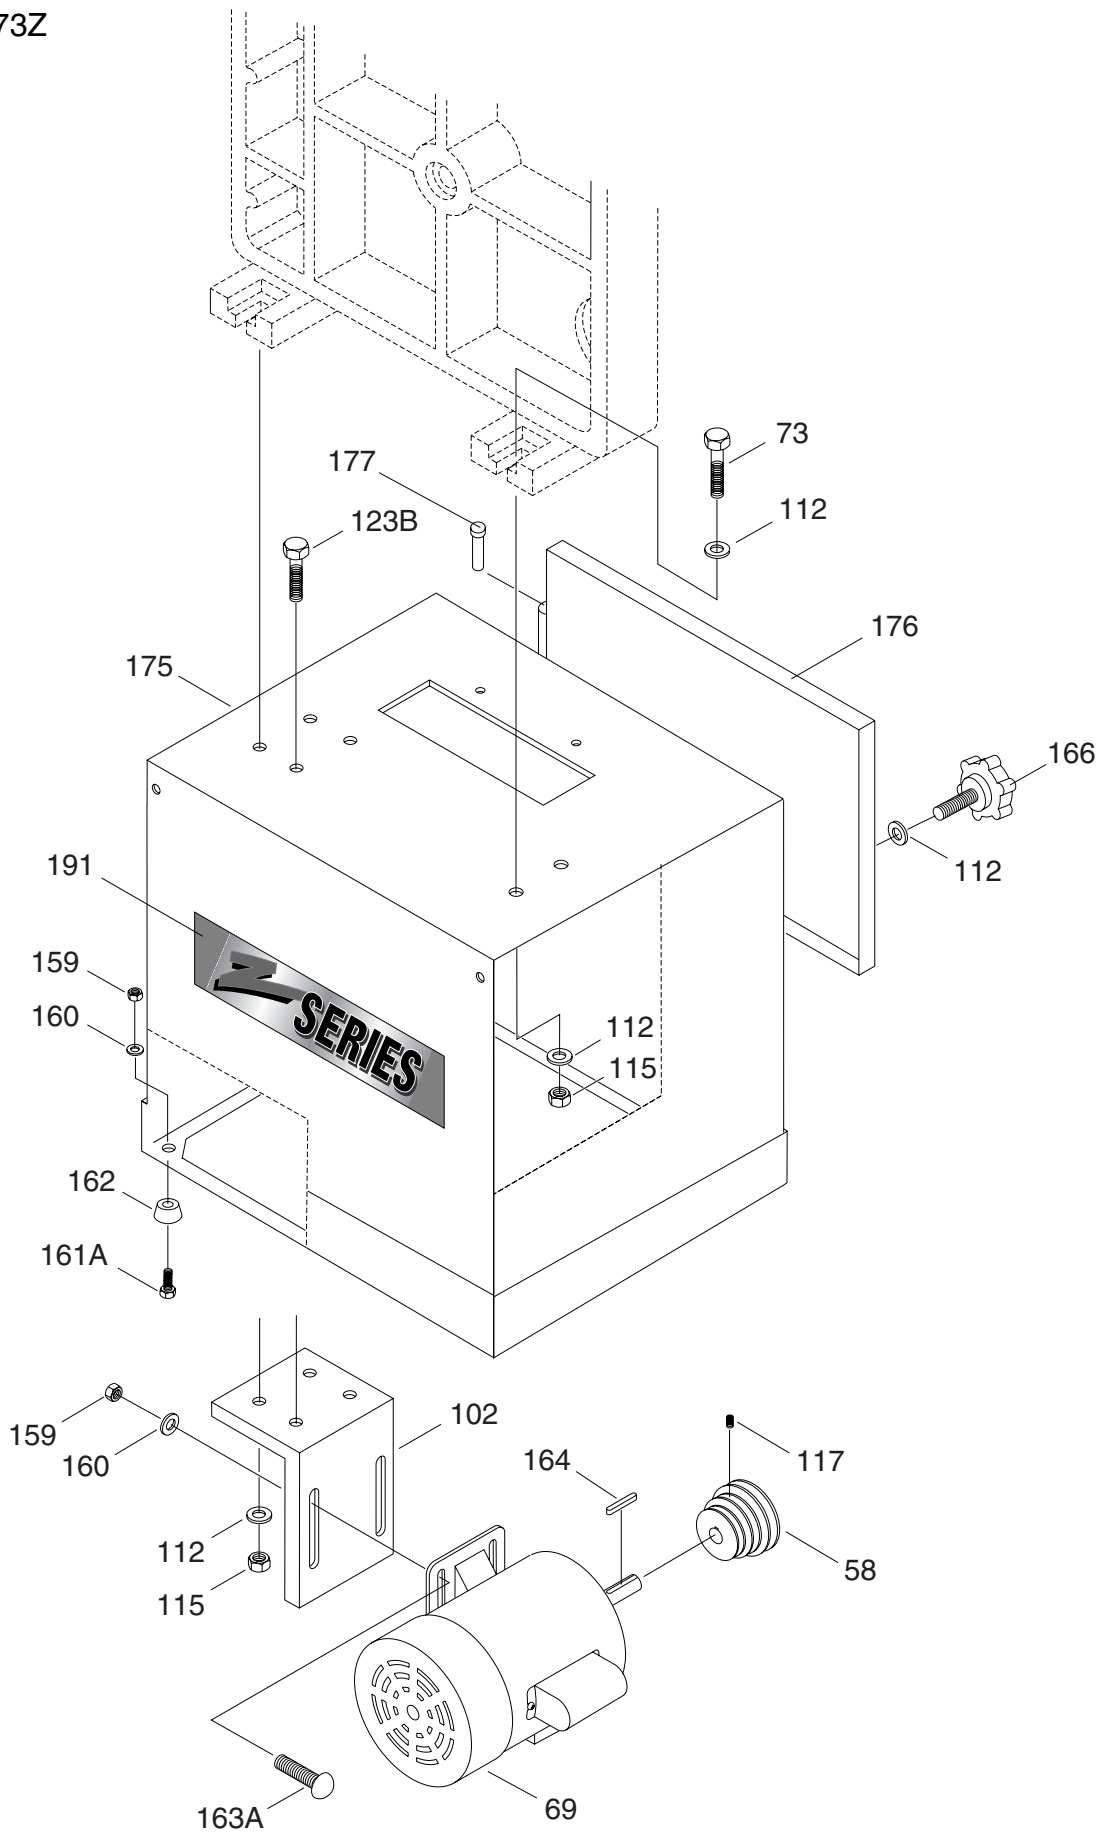

Model 1073

Model 1073Z

REF	PART #	DESCRIPTION
1	P1073001	MAIN BODY CASTING
2	P1073002	TABLE
3	P1073003	TRUNNION SUPPORT
4	P1073004	TRUNNION
5	P1073005	TRUNNION CLAMP
6A	P1073006A	KNOB SCREW
6B	P1073006B	TRUNNION KNOB
7A	P1073007A	LOWER SUPPORT BRACKET
8	P1073008	GUIDE BLOCK HOLDER
9	P1012008	ROUND GUIDE BLOCK
10	P1073010	BEARING ARBOR, UPPER
11	P1073011	BEARING ARBOR, LOWER
12	P1073012	ADJUST NUT
13A	P1073013A	UPPER SUPPORT BRACKET
14	P1073014	ECCENTRIC GUIDE POST
15	P1073015	GUIDE POST BRACKET
16	P1073016	SLIDING BRACKET
17	P1073017	SHAFT HINGE ASSEMBLY
18	P1073018	STEEL PIN
20	P1073020	SHIM 1/2"
21	P1073021	SLIDING GIB
22	P1073022	UPPER WHEEL
22-1	PR21M	INT RETAINING RING 35MM
23	P1073023	LOWER WHEEL
24	P1073024A	LOWER SHAFT
25	P1073025	KNOB
28	PSS02	SETSCREW 5/16"-18 x 3/8"
29	P1073029	ADJUST SCREW
30	P1073030	ADJUST SCREW CAP
31	P1073031	BLADE GUARD
32	P1073032	TABLE INSERT
34	P1073034	INDICATOR
35A	P1073035A	BLADE TENSION KNOB
36	P51100	THRUST BEARING 51100
37	P1073037	SPRING
38	P1073038	DEGREE PLATE
39	P1073039	THUMB SCREW
40	P1073040	FENCE HEADSTOCK
41	P1073041	CLAMP SHOE
42	P1073042	PIN
43	P1073043	CAM
44	P1073044	HANDLE