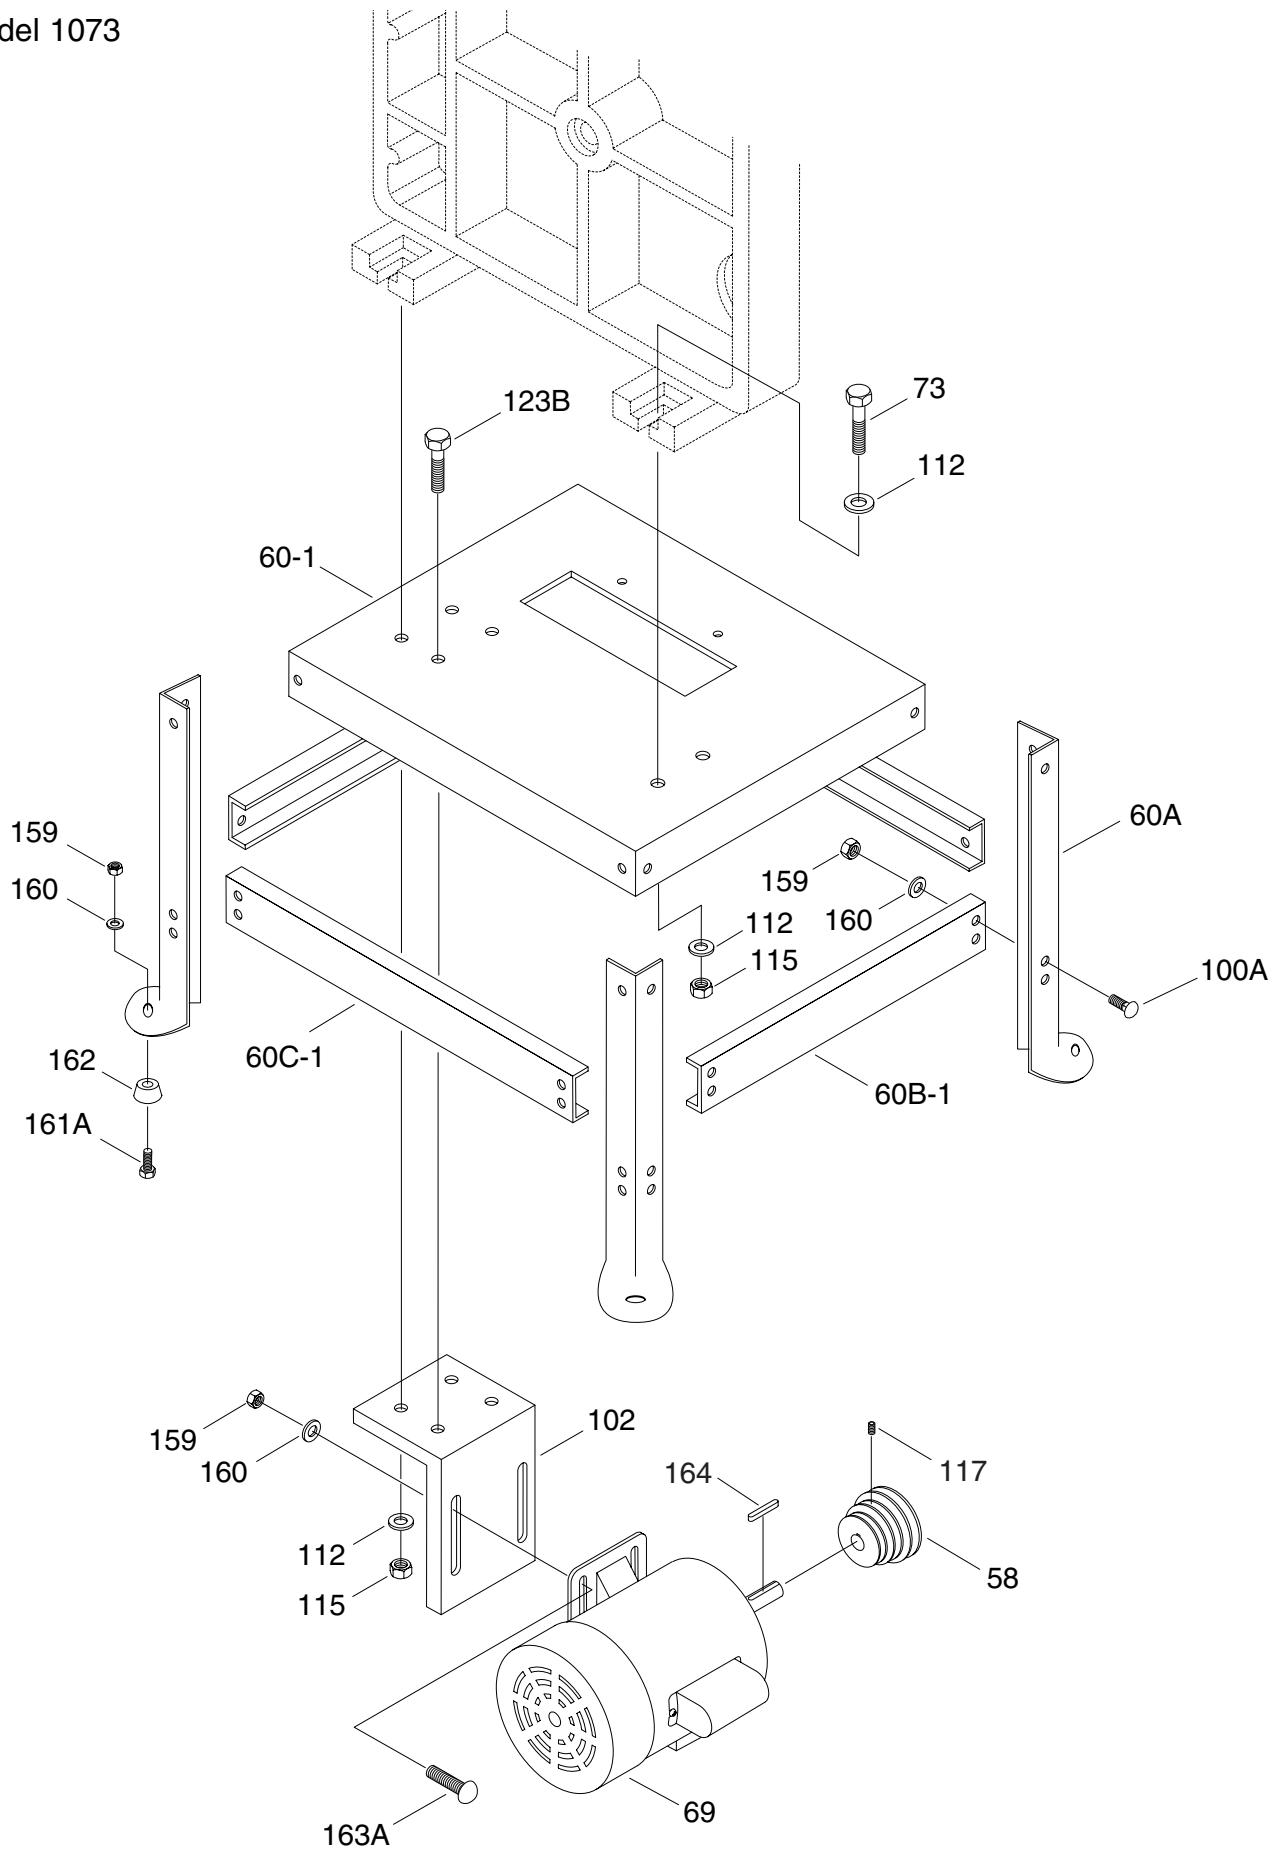

Model 1073

Model 1073Z

REF	PART #	DESCRIPTION
1	P1073001	MAIN BODY CASTING
2	P1073002	TABLE
3	P1073003	TRUNNION SUPPORT
4	P1073004	TRUNNION
5	P1073005	TRUNNION CLAMP
6A	P1073006A	KNOB SCREW
6B	P1073006B	TRUNNION KNOB
7A	P1073007A	LOWER SUPPORT BRACKET
8	P1073008	GUIDE BLOCK HOLDER
9	P1012008	ROUND GUIDE BLOCK
10	P1073010	BEARING ARBOR, UPPER
11	P1073011	BEARING ARBOR, LOWER
12	P1073012	ADJUST NUT
13A	P1073013A	UPPER SUPPORT BRACKET
14	P1073014	ECCENTRIC GUIDE POST
15	P1073015	GUIDE POST BRACKET
16	P1073016	SLIDING BRACKET
17	P1073017	SHAFT HINGE ASSEMBLY
18	P1073018	STEEL PIN
20	P1073020	SHIM 1/2"
21	P1073021	SLIDING GIB
22	P1073022	UPPER WHEEL
22-1	PR21M	INT RETAINING RING 35MM
23	P1073023	LOWER WHEEL
24	P1073024A	LOWER SHAFT
25	P1073025	KNOB
28	PSS02	SETSCREW 5/16"-18 x 3/8"
29	P1073029	ADJUST SCREW
30	P1073030	ADJUST SCREW CAP
31	P1073031	BLADE GUARD
32	P1073032	TABLE INSERT
34	P1073034	INDICATOR
35A	P1073035A	BLADE TENSION KNOB
36	P51100	THRUST BEARING 51100
37	P1073037	SPRING
38	P1073038	DEGREE PLATE
39	P1073039	THUMB SCREW
40	P1073040	FENCE HEADSTOCK
41	P1073041	CLAMP SHOE
42	P1073042	PIN
43	P1073043	CAM
44	P1073044	HANDLE