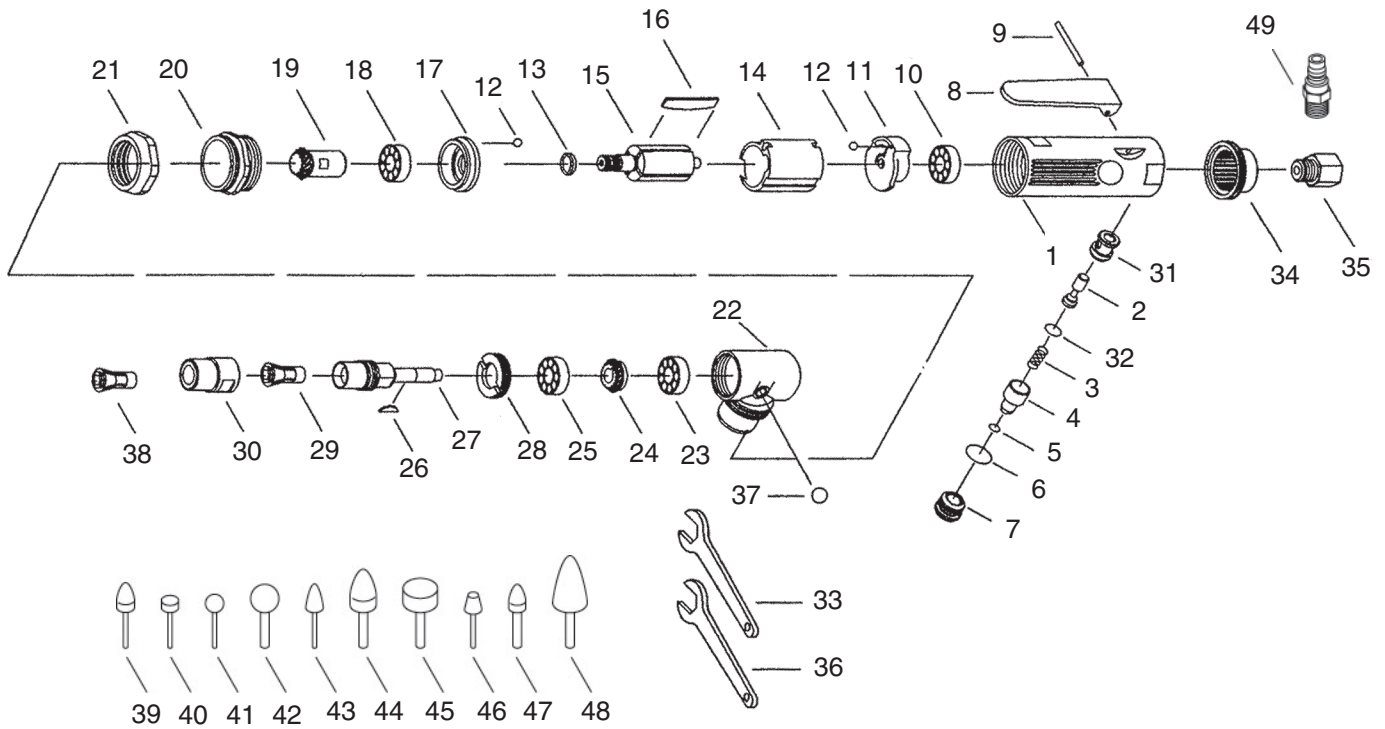

# G5343 Parts Breakdown and List

REF	PART #	DESCRIPTION
1	P5343001	HOUSING
2	P5343002	THROTTLE VALVE
3	P5343003	THROTTLE VALVE SPRING
4	P5343004	AIR REGULATOR
5	P5343005	O-RING
6	P5343006	O-RING
7	P5343007	VALVE SCREW
8	P5343008	THROTTLE LEVER
9	P5343009	THROTTLE LEVER PIN
10	P5343010	REAR ROTOR BALL BEARING
11	P5343011	REAR END PLATE
12	P5343012	STEEL BALL
13	P5343013	BEARING SPACER
14	P5343014	CYLINDER
15	P5343015	ROTOR
16	P5343016	ROTOR BLADE
17	P5343017	FRONT END PLATE
18	P5343018	FRONT ROTOR BALL BEARING
19	P5343019	PINION GEAR
20	P5343020	MOTOR CLAMP
21	P5343021	HOUSING CAP
22	P5343022	ANGLE HEAD HOUSING
23	P5343023	REAR SPINDLE BALL BEARING
24	P5343024	SPINDLE GEAR
25	P5343025	FRONT SPINDLE BALL BEARING

REF	PART #	DESCRIPTION
26	P5343026	WOODRUFF KEY
27	P5343027	SPINDLE
28	P5343028	CLAMP NUT
29	P5343029	1/4" COLLET
30	P5343030	COLLET NUT
31	P5343031	THROTTLE VALVE BUSHING
32	P5343032	O-RING
33	P5343033	SPANNER WRENCH
34	P5343034	EXHAUST DEFLECTOR
35	P5343035	AIR INLET
36	P5343036	SPANNER WRENCH
37	P5343037	BALL
38	P5343038	1/8" COLLET
39	P5343039	MOUNTED POINT B42
40	P5343040	MOUNTED POINT B131
41	P5343041	MOUNTED POINT B121
42	P5343042	MOUNTED POINT A25
43	P5343043	MOUNTED POINT B41
44	P5343044	MOUNTED POINT A4
45	P5343045	MOUNTED POINT W218
46	P5343046	MOUNTED POINT B91
47	P5343047	MOUNTED POINT A14
48	P5343048	MOUNTED POINT A12
49	H3177	1/4" MNPT AIR FITTING