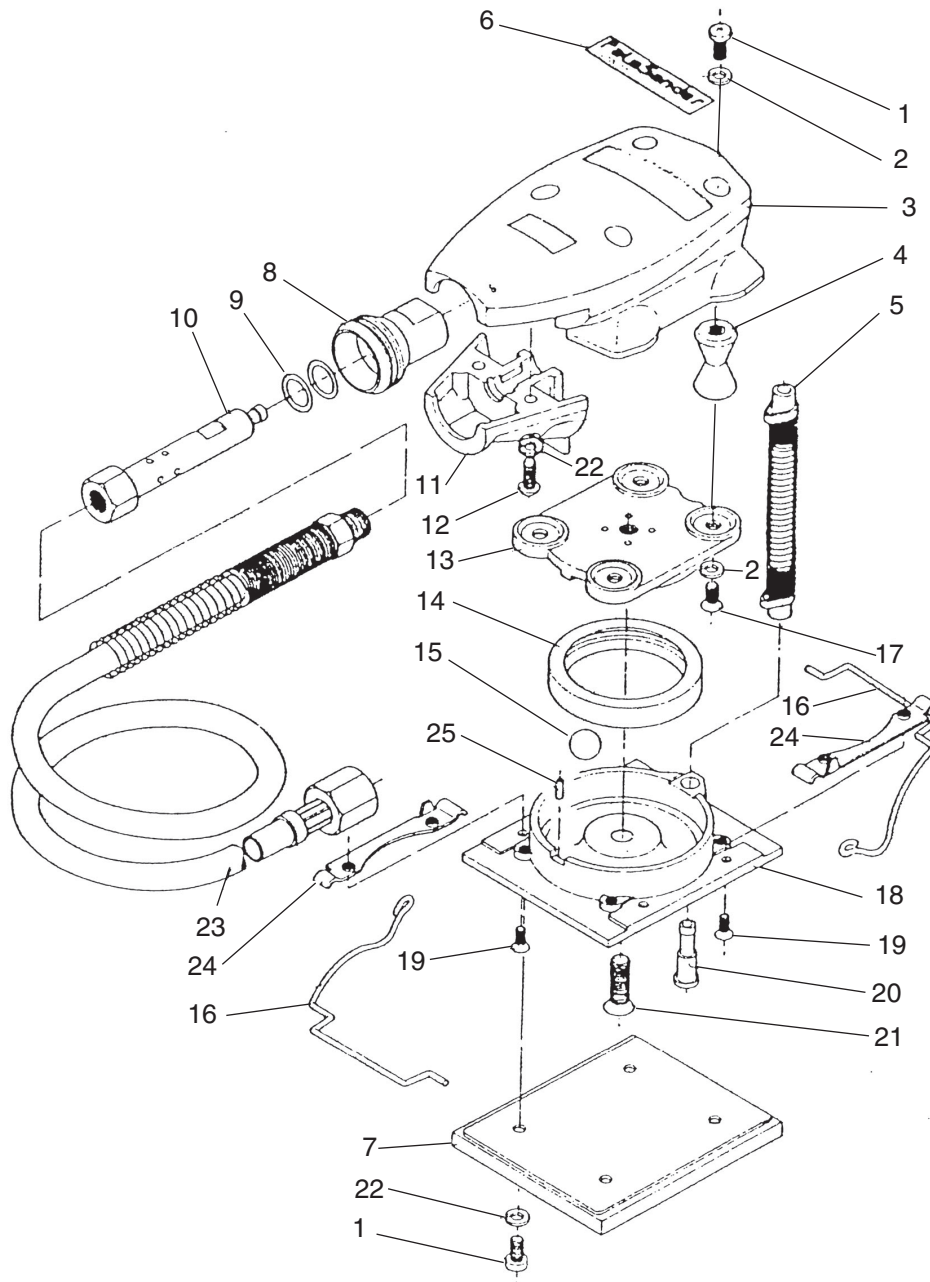

# G5344 Parts Breakdown and List

REF	PART #	DESCRIPTION
1	PS07M	PHLP HD SCR M4-.7 X 8
2	PLW02M	LOCK WASHER 4MM
3	P5344003	HOUSING COVER
4	P5344004	RUBBER SUPPORT ASSEMBLY
5	P5344005	TUBE ASSEMBLY
6	P5344006	MODEL LABEL
7	P5344007	RUBBER PAD ASSEMBLY
8	P5344008	THROTTLE VALVE
9	P5344009	O-RING
10	P5344010	VALVE FITTING
11	P5344011	HOUSING CAP
12	PS38M	PHLP HD SCR M4-.7 X 10
13	P5344013	END PLATE

REF	PART #	DESCRIPTION
14	P5344014	CYLINDER
15	P5344015	STEEL BALL
16	P5344016	CLAMP SPRING
17	P5344017	FLAT HEAD SCREW
18	P5344018	CYLINDER SUB ASSEMBLY
19	PFH49M	FLAT HD SCR M3-.5 X 6
20	P5344020	VALVE BUSHING
21	P5344021	FLAT HEAD SCREW
22	PLW02M	LOCK WASHER 4MM
23	P5344023	HOSE SUB ASSEMBLY
24	P5344024	CLAMP STOMPER
25	P5344025	ROLL PIN