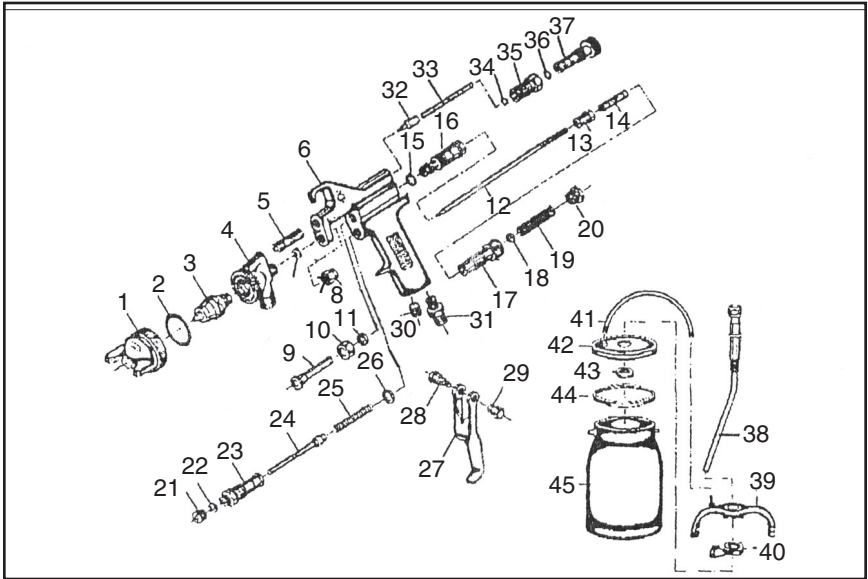

Parts Breakdown G5353

REF PART # DESCRIPTION

1	P5353001	AIR CAP SET
2	P5353002	O-RING
3	P5353003	FLUID NOZZLE
4	P5353004	HEAD
5	P5353005	SCREW
6	P5353006	GUN BODY
7	P5353007	WASHER
8	P5353008	NUT
9	P5353009	SLEEVE
10	P5353010	RETAINER
11	P5353011	WIPER
12	P5353012	NEEDLE
13	P5353013	NEEDLE NUT
14	P5353014	NUT
15	P5353015	GASKET
16	P5353016	HOUSING
17	P5353017	CONTROL BODY
18	P5353018	RING
19	P5353019	COMPRESSION SPRING
20	P5353020	SCREW
21	P5353021	NUT
22	P5353022	PACKING
23	P5353023	VALVE BODY

REF PART # DESCRIPTION

24	P5353024	VALVE
25	P5353025	COMPRESSION SPRING
26	P5353026	GASKET
27	P5353027	TRIGGER
28	P5353028	TRIGGER SCREW
29	P5353029	TRIGGER STUD
30	P5353030	SCREW
31	P5353031	CONNECTION
32	P5353032	STEM
33	P5353033	SLEEVE
34	P5353034	RETAINER RING
35	P5353035	SLEEVE
36	P5353036	O-RING
37	P5353037	SCREW
38	P5353038	FEED TUBE ASSEMBLY
39	P5353039	YOKE ASSEMBLY
40	P5353040	CAP LOCK
41	P5353041	DRIP TUBE
42	P5353042	CUP LID ASSEMBLY
43	P5353043	NUT
44	P5353044	CUP GASKET
45	P5353045	CUP