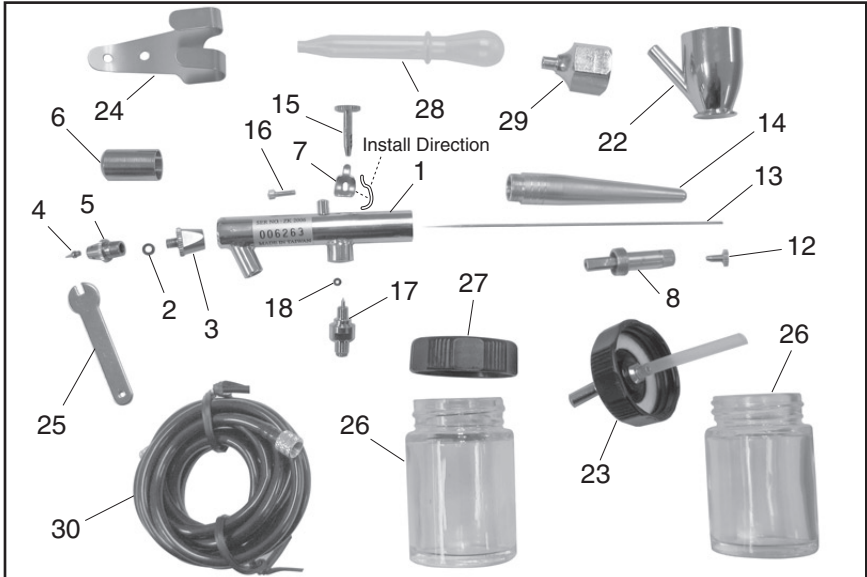

Parts Breakdown G5354

REF	PART #	DESCRIPTION
1	P5354001	AIR BRUSH FRAME
2	P5354002	O-RING 19.8 X 2.4 P20
3	P5354003	SPRAY NOZZLE
4	P5354004	FLUID TIP-FINE
5	P5354005	SPRAY REGULATOR
6	P5354006	NOZZLE COVER
7	P5354007	TRIGGER PLATE SPRING
8	P5354008	NEEDLE TUBE ASSEMBLY
12	P5354012	NEEDLE CHUCK SCREW
13	P5354013	NEEDLE
14	P5354014	TAIL COVER
15	P5354015	TRIGGER
16	P5354016	MICRO ADJUST SCREW
17	P5354017	VALVE STEM ASSY
18	P5354018	O-RING 2.75 X 0.85
22	P5354022	5CC METAL CUP
23	P5354023	SIPHON NOZZLE JAR LID
24	P5354024	METAL HANGER
25	P5354025	2MM WRENCH
26	P5354026	GLASS JAR
27	P5354027	REGULAR JAR LID
28	P5354028	EYE DROPPER
29	P5354029	ADAPTER 1/4" NPT
30	P5354030	AIR HOSE