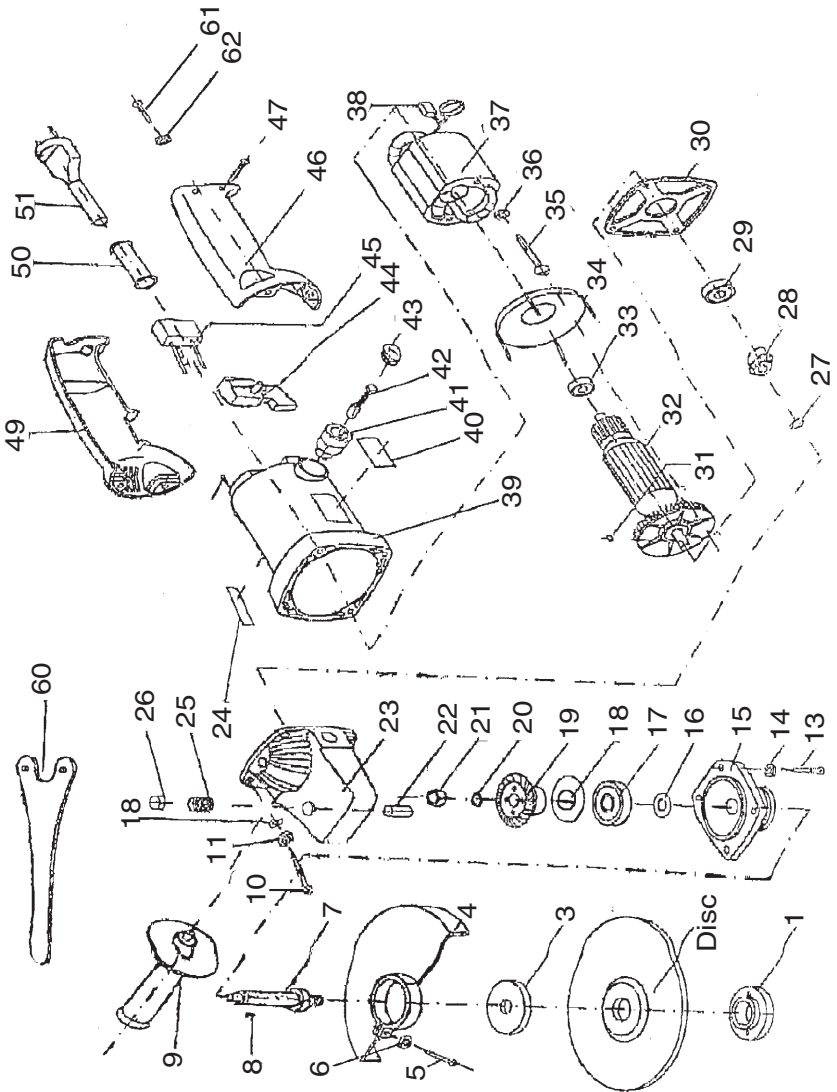

# Model G5969 Parts Breakdown

## Model G5969 Parts List

**REF PART # DESCRIPTION**

1	P5969001	WHEEL NUT
3	P5969003	WHEEL FLANGE
4	P5969004	WHEEL GUARD
5	PS06M	PHLP SCR M5-.8 X 20
6	PLW01M	LOCK WASHER 5MM
7	P5969007	SPINDLE
8	P5969008	WOODRUFF KEY #202
9	P5969009	SIDE HANDLE
10	PS56M	PHLP SCR M4-.7 X 16
11	PLW01M	LOCK WASHER 5MM
13	PS40M	PHLP SCR M5-.8 X 16
14	PLW01M	LOCK WASHER 5MM
15	P5969015	PACKING GLAND
16	P5969016	ASPHALT FELT
17	P6202	BEARING 6202-RS
18	P5969018	RETAINING PLATE
19	P5969019	GEAR
20	PR05M	EXT RET RING 15MM
21	P6000	BALL BEARING 6000
22	P5969022	BRAKE PIN
23	P5969023	GEAR HOUSING
24	P5969024	GRIZZLY LOGO LABEL
25	P5969025	SPRING
26	P5969026	SPINDLE LOCK
27	PR39M	EXT.RETAININGRING 8MM
28	P5969028	GEAR

**REF PART # DESCRIPTION**

29	P6204	BEARING 6204-RS
30	P5969030	INNER COVER
31	P5969031	WOODRUFF KEY #202
32	P5969032	ARMATURE
33	P608	BEARING 608-RS
34	P5969034	FAN GUIDE
35	P5969035	TAP SCREW M5 X 65
36	PLW01M	LOCK WASHER 5MM
37	P5969037	STATOR
38	P5969038	CHOKE
39	P5969039	HOUSING
40	P5969040	G5969 ID LABEL
41	P5969041	BRUSH HOLDER
42	P5969042	CARBON BRUSH
43	P5969043	BRUSH CAP
44	P5969044	SWITCH
45	P5969045	CAPACITANCE
46	P5969046	LEFT HANDLE
47	PHTEK17M	TAP SCREW M5 X 20
49	P5969049	RIGHT HANDLE
50	P5969050	CORD GUARD
51	P5969051	CORD
60	P5969060	SPANNER WRENCH
61	PHTEK16M	TAP SCREW M5 X 25
62	PW02M	FLAT WASHER 5MM