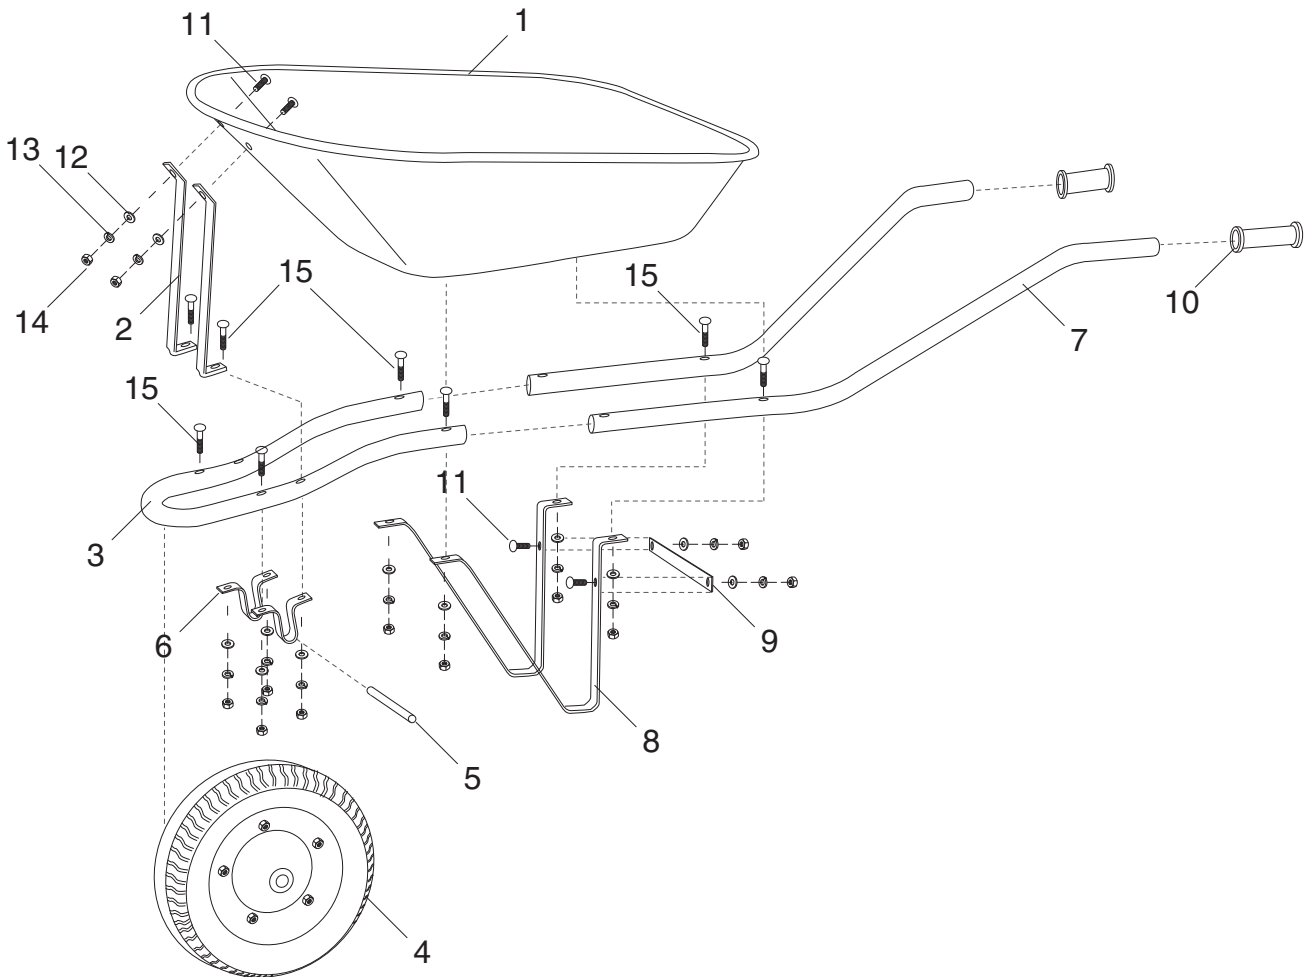

G7103 Parts Breakdown and List

REF	PART#	DESCRIPTION
1	P7103001	BUCKET
2	P7103002	WHEEL SUPPORTS
3	P7103003	FRONT FRAME
4	P7103004	WHEEL
5	P7103005	AXLE
6	P7103006	AXLE SUPPORT
7	P7103007	HANDLES
8	P7103008	LEGS

REF	PART#	DESCRIPTION
9	P7103009	RAIL
10	P7103010	HANDLE COVERS
11	PS16M	PHLP HD SCREW M8-1.25 X 16
12	PW01M	FLAT WASHER 8MM
13	PLW04M	LOCK WASHER 8MM
14	PN03M	HEX NUT M8-1.25
15	PS88M	PHLP HD SCREW M8-1.25 X 50