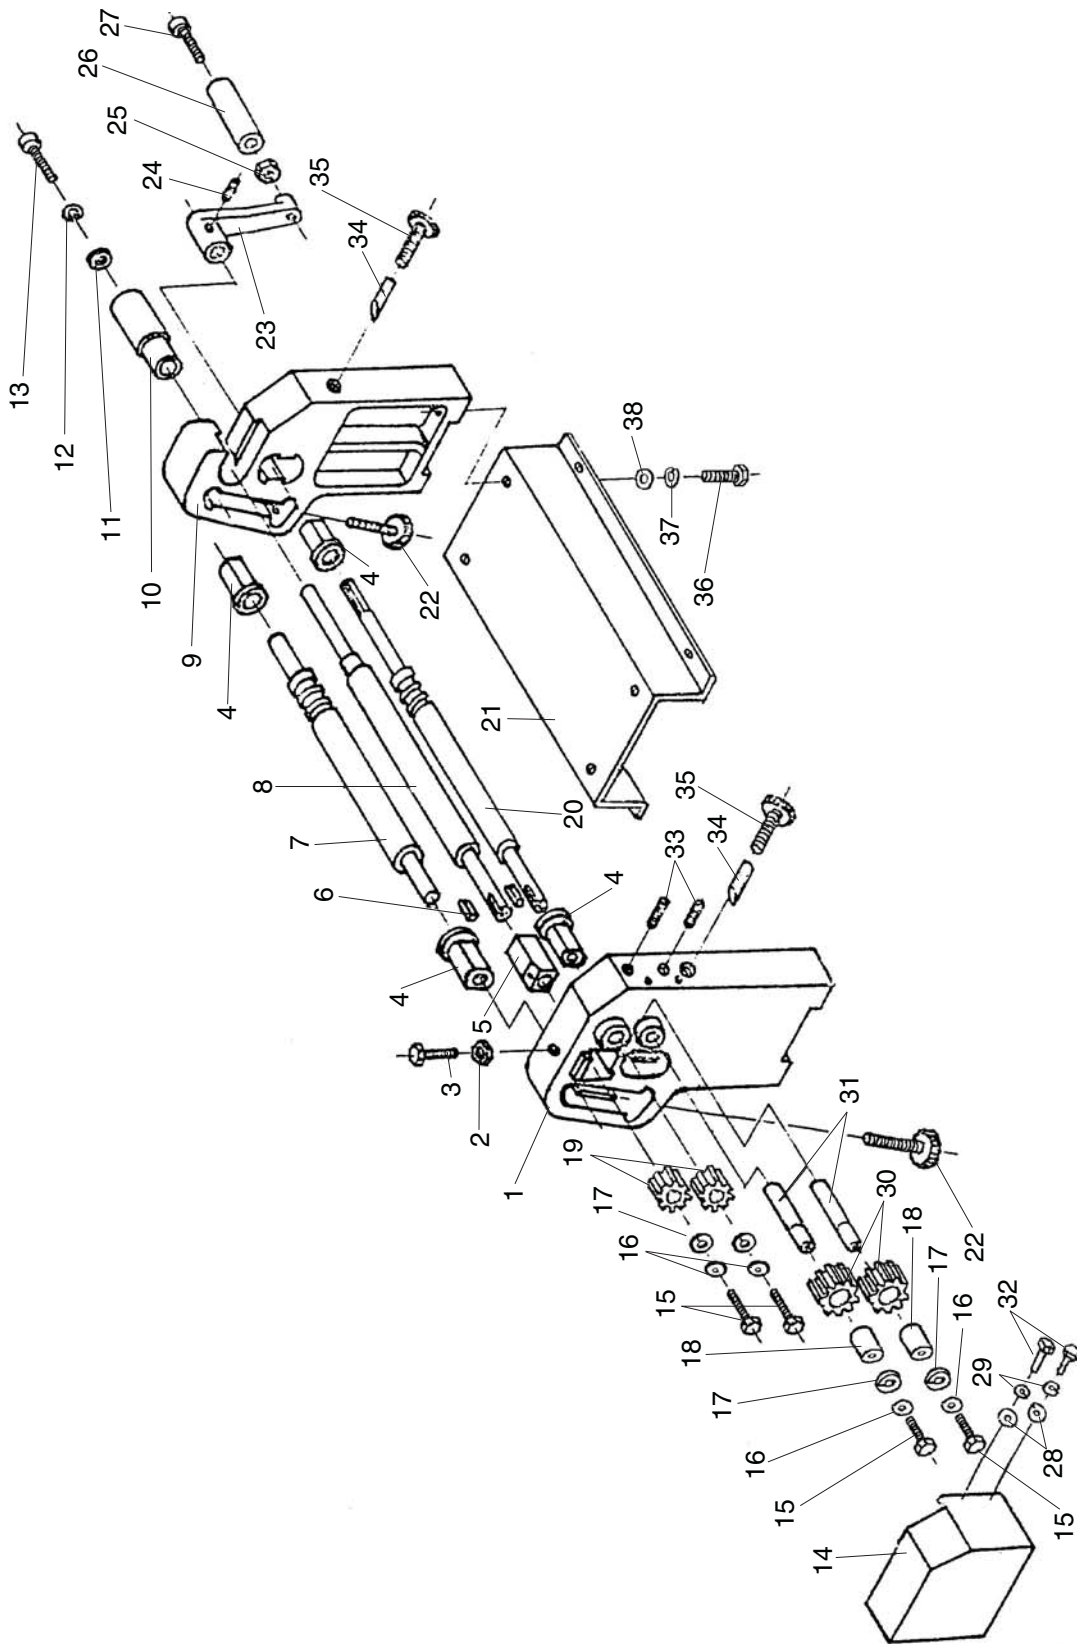

Parts Breakdown

Parts List

REF	PART #	DESCRIPTION
1	P7149001	LEFT FRAME
2	PN09M	HEX NUT M12-1.75
3	PB35M	HEX BOLT M12-1.75 X 40
4	P7149004	SUPPORT BUSHING
5	P7149005	BUSHING BLOCK
6	PK48M	KEY 4 X 4 X 20
7	P7149007	REAR ROLLER
8	P7149008	TOP ROLLER
9	P7149009	RIGHT FRAME
10	P7149010	REMOVABLE BUSHING
11	PW01M	FLAT WASHER 8MM
12	PLW04M	LOCK WASHER 8MM
13	PSB11M	CAP SCREW M8-1.25 X 16
14	P7149014	GEAR COVER
15	PB03M	HEX BOLT M8-1.25 X 16
16	PW01M	FLAT WASHER 8MM
17	PLW04M	LOCK WASHER 8MM
18	P7149018	BALL BEARING 7942
19	P7149019	PINION GEAR

REF	PART #	DESCRIPTION
20	P7149020	BOTTOM ROLLER
21	P7149021	BASE
22	P7149022	RADIUS ADJUST KNOB
23	P7149023	CRANK
24	PSS01M	SET SCREW M6-1 X 10
25	PN02M	HEX NUT M10-1.5
26	P7149026	CRANK HANDLE
27	PB127M	HEX BOLT M10-1.5 X 110
28	PW03M	FLAT WASHER 6MM
29	PLW03M	LOCK WASHER 6MM
30	P7149030	GEAR
31	P7149031	GEAR SHAFT
32	PB04M	HEX BOLT M6-1 X 10
33	PSS19M	SET SCREW M8-1.25 X 30
34	P7149034	BEVELED PIN
35	P7149035	THICKNESS ADJUST KNOB
36	PB49M	HEX BOLT M12-1.75 X 20
37	PW06M	FLAT WASHER 12MM
38	PLW05M	LOCK WASHER 12MM