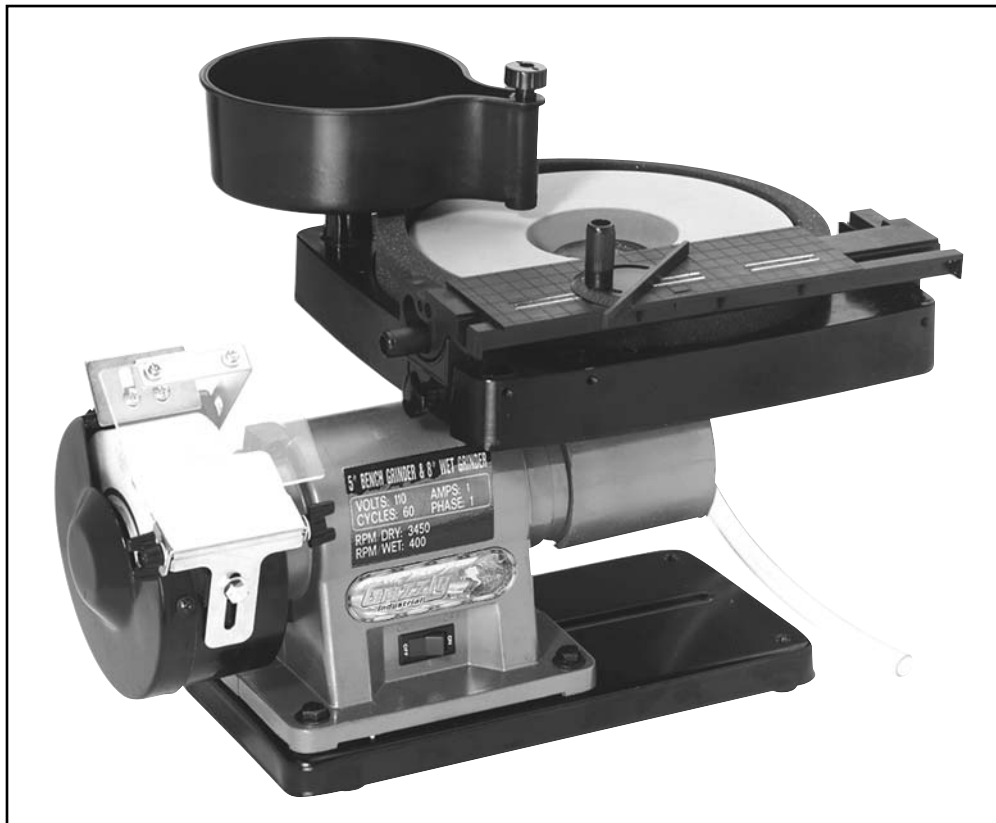

Grizzly *Industrial, Inc.*®

WET/DRY BENCH GRINDER

MODEL G8220

PARTS LIST

COPYRIGHT ©2000 BY GRIZZLY INDUSTRIAL, INC.

WARNING: NO PORTION OF THIS MANUAL MAY BE REPRODUCED IN ANY SHAPE OR FORM WITHOUT THE WRITTEN APPROVAL OF GRIZZLY INDUSTRIAL, INC.