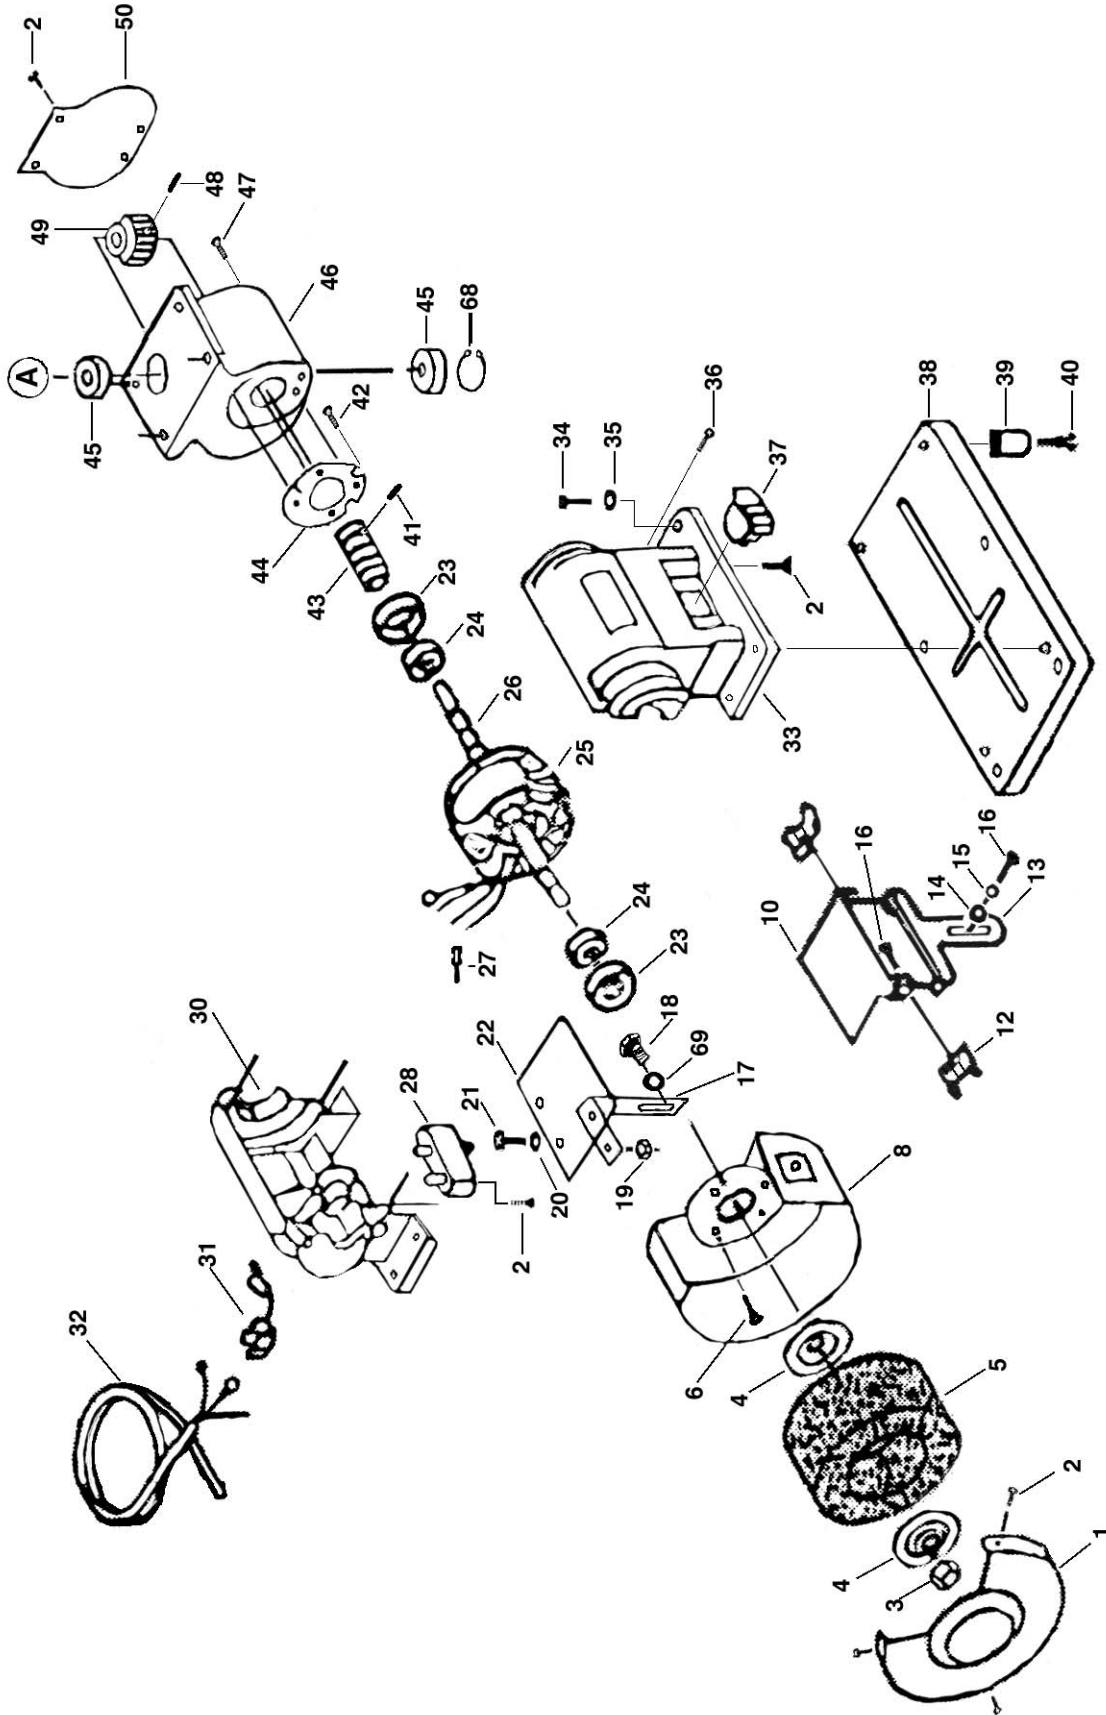

G8220 MOTOR ASSEMBLY

G8220 UPPER ASSEMBLY

REF	PART #	DESCRIPTION
01	P8220001	SIDE GUARD
02	P8220002	COMBO HD LKG 10-24 X 5/8"
03	PN15	HEX NUT 9/16"-12
04	P8220004	WHEEL FLANGE
05	P8220005	GRINDING WHEEL 80 GRIT
06	P8220006	COMBO HD LKG 10-24 X 1/2"
08	P8220008	WHEEL GUARD
10	P8220010	TOOL REST
12	P8220012	WING NUT
13	P8220013	BRACKET - TOOL REST
14	PW03M	FLAT WASHER M6
15	PLW02	LOCK WASHER 1/4"
16	PB02M	HEX BOLT M6-1 X 12
17	P8220017	BRACKET - EYE SHIELD
18	PB15	HEX BOLT 5/16-18 X 3/8"
19	PN04M	HEX NUT M4-0.7
20	PW05M	FLAT WASHER 4MM
21	PS02M	PHLP HD SCR M4-.7 X 12
22	P8220022	EYE SHIELD
23	P8220023	BUSHING
24	P6202	BALL BEARING 6202
25	P8220025	MOTOR STATOR
26	P8022026	MOTOR ROTOR
27	PSC1614	SPADE CONNECTOR
28	P8220028	CAPACITOR 8 MFD
29	P8220029	PLATE
30	P8220030	REAR BODY
31	P8220031	STRAIN RELIEF
32	PWRCRD110L	POWER CORD 110V, LONG W/PLUG
33	P8220033	FRONT BODY
34	PB03	HEX BOLT 5/16-18 X 1
35	PW07	FLAT WASHER 5/16"
36	PS22	PHLP HD SCR 10-24 X 5/8"
37	P8220037	POWER SWITCH

REF	PART #	DESCRIPTION
38	P8220038	BASE
39	P8220039	BASE FOOT
40	PS01	PHLP HD SCR 10-24 X 1/2"
41	PRP22M	ROLL PIN 4 X 32
42	PFH01	FLAT HD SCR 10-24 X 3/8
43	P8220043	WORM
44	P8220044	RING PLATE
45	P6200	BALL BEARING 6200
46	P8220046	GEAR BOX
47	PS24M	PHLP HD SCR M6-1 X 10
48	PRP22M	ROLL PIN 4 X 32
49	P8220049	WORM GEAR
50	P8220050	GEAR BOX COVER
51	P8220051	SPINDLE
52	P8220052	DRAIN HOSE
53	P8220053	WATER TRAY
54	P8220054	SPONGE
55	P8220055	WATER RESERVOIR
56	P8220056	WATER VALVE
57	P8220057	WHEEL MOUNT WASHER
58	P8220058	PLATE MTD WHEEL 1000
59	P8220059	WHEEL MOUNT NUT
60	P8220060	WRENCH
61	P8220061	LOCKING KNOB
62	P8220062	SUPPORT BRACKET
63	PB41M	HEX BOLT M4-.7 X 30
64	P8220064	KNOB
65	P8220065	TOOL HOLDER
66	P8220066	TOOL REST WET WHEEL
67	P8220067	GUIDE
68	PR05M	EXT RET RING 15MM
69	PW07	FLAT WASHER 5/16"
70	PS25M	PHLP HD SCR M4-.7 X 30