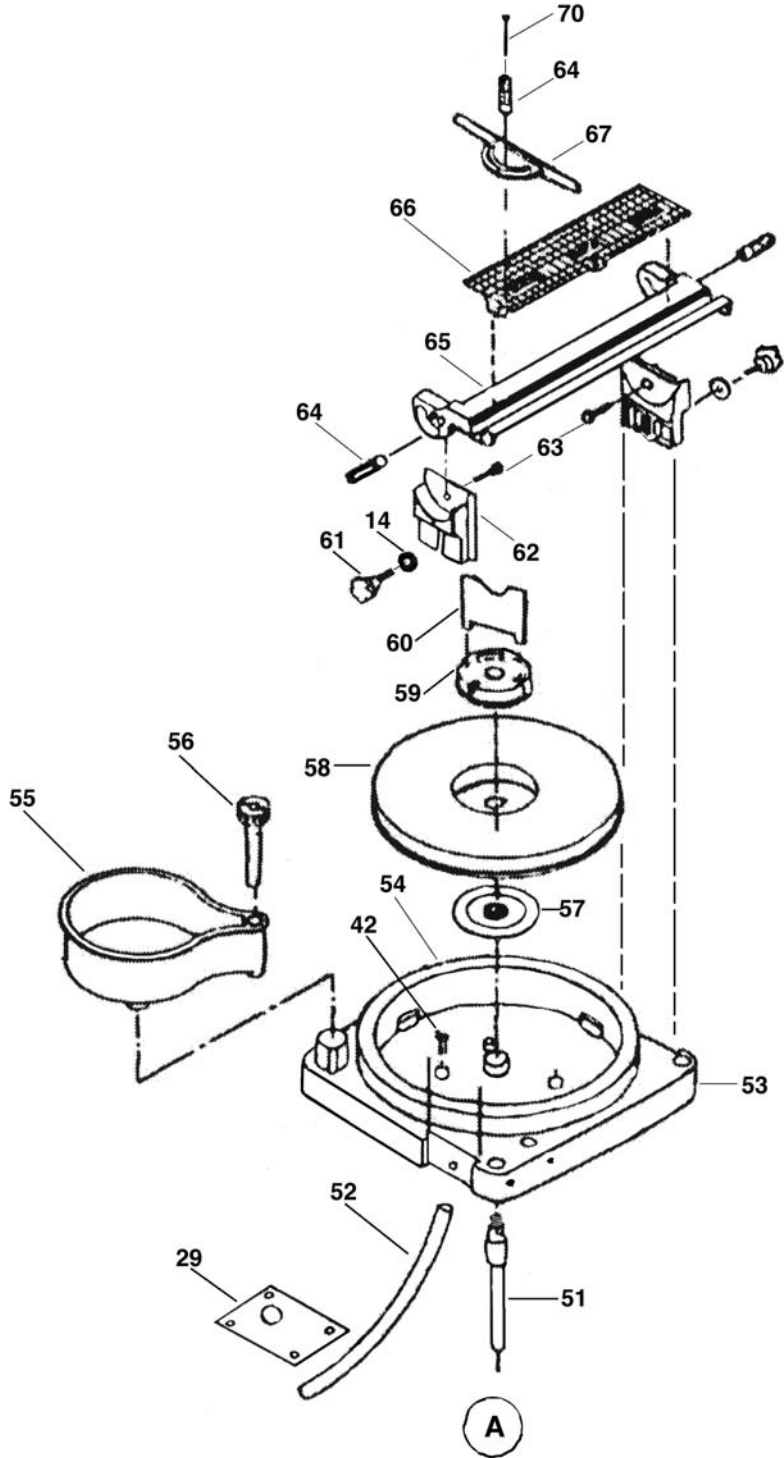

G8220 MOTOR ASSEMBLY

G8220 UPPER ASSEMBLY

REF	PART #	DESCRIPTION
01	P8220001	SIDE GUARD
02	P8220002	COMBO HD LKG 10-24 X 5/8"
03	PN15	HEX NUT 9/16"-12
04	P8220004	WHEEL FLANGE
05	P8220005	GRINDING WHEEL 80 GRIT
06	P8220006	COMBO HD LKG 10-24 X 1/2"
08	P8220008	WHEEL GUARD
10	P8220010	TOOL REST
12	P8220012	WING NUT
13	P8220013	BRACKET - TOOL REST
14	PW03M	FLAT WASHER M6
15	PLW02	LOCK WASHER 1/4"
16	PB02M	HEX BOLT M6-1 X 12
17	P8220017	BRACKET - EYE SHIELD
18	PB15	HEX BOLT 5/16-18 X 3/8"
19	PN04M	HEX NUT M4-0.7
20	PW05M	FLAT WASHER 4MM
21	PS02M	PHLP HD SCR M4-.7 X 12
22	P8220022	EYE SHIELD
23	P8220023	BUSHING
24	P6202	BALL BEARING 6202
25	P8220025	MOTOR STATOR
26	P8022026	MOTOR ROTOR
27	PSC1614	SPADE CONNECTOR
28	P8220028	CAPACITOR 8 MFD
29	P8220029	PLATE
30	P8220030	REAR BODY
31	P8220031	STRAIN RELIEF
32	PWRCRD110L	POWER CORD 110V, LONG W/PLUG
33	P8220033	FRONT BODY
34	PB03	HEX BOLT 5/16-18 X 1
35	PW07	FLAT WASHER 5/16"
36	PS22	PHLP HD SCR 10-24 X 5/8"
37	P8220037	POWER SWITCH

REF	PART #	DESCRIPTION
38	P8220038	BASE
39	P8220039	BASE FOOT
40	PS01	PHLP HD SCR 10-24 X 1/2"
41	PRP22M	ROLL PIN 4 X 32
42	PFH01	FLAT HD SCR 10-24 X 3/8
43	P8220043	WORM
44	P8220044	RING PLATE
45	P6200	BALL BEARING 6200
46	P8220046	GEAR BOX
47	PS24M	PHLP HD SCR M6-1 X 10
48	PRP22M	ROLL PIN 4 X 32
49	P8220049	WORM GEAR
50	P8220050	GEAR BOX COVER
51	P8220051	SPINDLE
52	P8220052	DRAIN HOSE
53	P8220053	WATER TRAY
54	P8220054	SPONGE
55	P8220055	WATER RESERVOIR
56	P8220056	WATER VALVE
57	P8220057	WHEEL MOUNT WASHER
58	P8220058	PLATE MTD WHEEL 1000
59	P8220059	WHEEL MOUNT NUT
60	P8220060	WRENCH
61	P8220061	LOCKING KNOB
62	P8220062	SUPPORT BRACKET
63	PB41M	HEX BOLT M4-.7 X 30
64	P8220064	KNOB
65	P8220065	TOOL HOLDER
66	P8220066	TOOL REST WET WHEEL
67	P8220067	GUIDE
68	PR05M	EXT RET RING 15MM
69	PW07	FLAT WASHER 5/16"
70	PS25M	PHLP HD SCR M4-.7 X 30