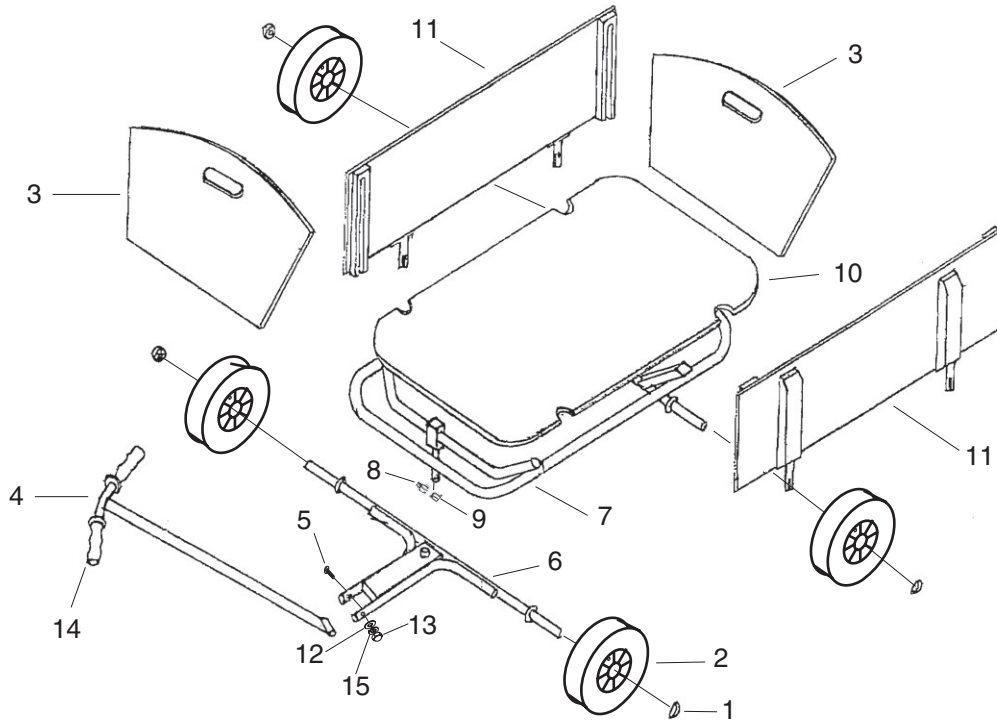

H0767 Parts Breakdown and List

REF	PART#	DESCRIPTION
1	PH0767001	HUB CAP
2	PH0767002	WHEEL 2.60 x 85
3	PH0767003	FRONT/REAR PANEL
4	PH0767004	PULL HANDLE
5	PH0767005	SLOTTED SCREW M8-1.25 x 95
6	PH0767006	FRONT AXLE ASSEMBLY
7	PH0767007	FRAME

REF	PART#	DESCRIPTION
8	PH0767008	LOCK PIN
9	PH0767009	COLLAR
10	PH0767010	BED
11	PH0767011	SIDE PANEL
12	PW01M	FLAT WASHER 8MM
13	PN18M	ACORN NUT M8-1.25
14	PH0767014	PLASTIC HANDLE GRIP
15	PLW04M	LOCK WASHER 8MM