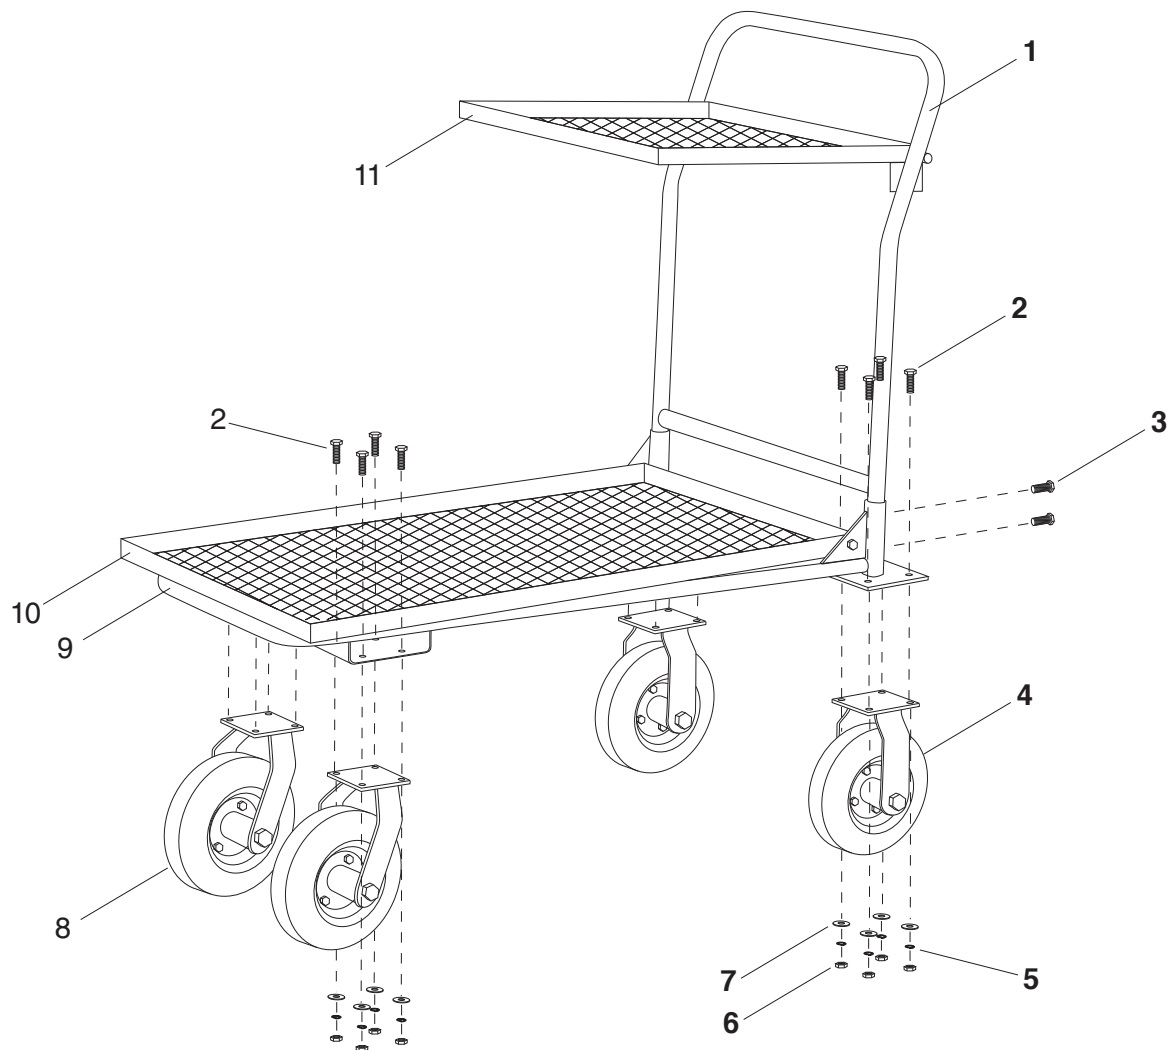

H3031 Parts Breakdown and List

| REF | PART# | DESCRIPTION |
|-----|-----------|-----------------------|
| 1 | PH3031001 | HANDLE |
| 2 | PB32M | HEX BOLT M10-1.5 X 25 |
| 3 | PB74M | HEX BOLT M10-1.5 X 20 |
| 4 | PH3031002 | REAR WHEEL |
| 5 | PLW06M | LOCK WASHER 10MM |
| 6 | PN02M | HEX NUT M10-1.5 |

| REF | PART# | DESCRIPTION |
|-----|-----------|------------------|
| 7 | PW04M | FLAT WASHER 10MM |
| 8 | PH3031003 | FRONT WHEEL |
| 9 | PH3031004 | FRAME |
| 10 | PH3031005 | BED |
| 11 | PH3031006 | TOP SHELF |