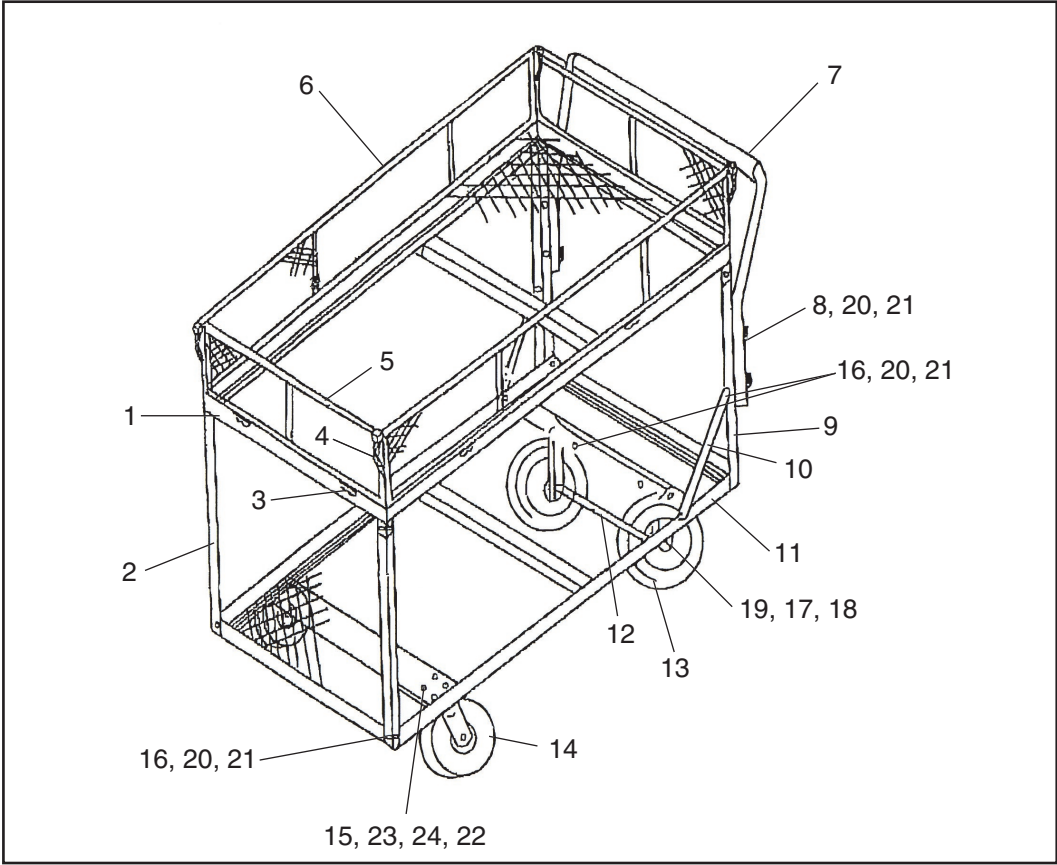

H3036 Parts Breakdown and List

REF	PART#	DESCRIPTION
1	PH3036001	TOP PLATE
2	PH3036002	FRONT POST
3	PH3036003	HINGE PIN
4	PH3036004	FENCE LATCH
5	PH3036005	SHORT FENCE
6	PH3036006	LONG FENCE
7	PH3036007	HANDLE
8	PB126M	HEX BOLT M8-1.25 X 38
9	PH3036009	BACK POST
10	PH3036010	SUPPORT BRACKET
11	PH3036011	BASE
12	PH3036012	AXLE BRACKET

REF	PART#	DESCRIPTION
13	PH3036013	WHEEL 4.10-3.50-4
14	PH3036014	CASTER 4.10-3.50-4
15	PB32M	HEX BOLT M10-1.5 X 25
16	PB09M	HEX BOLT M8-1.25 X 20
17	PLW05M	LOCK WASHER 12MM
18	PW06M	FLAT WASHER 12MM
19	PN26M	HEX NUT ACORN M12-1.75
20	PW01M	FLAT WASHER 8MM
21	PLN04M	LOCK NUT M8-1.25
22	PN02M	HEX NUT M10-1.5
23	PLW06M	LOCK WASHER 10MM
24	PW04M	FLAT WASHER 10MM