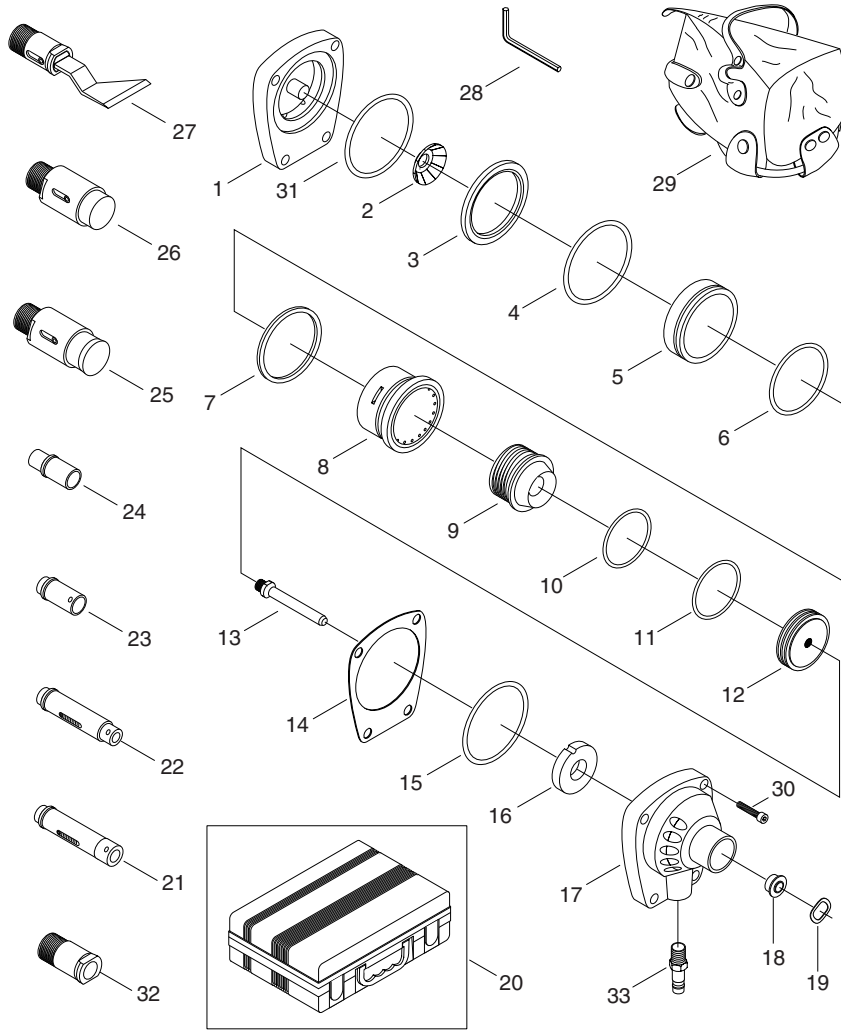

H3142 PART BREAKDOWN

REF	PART #	DESCRIPTION
1	PH3142001	REAR BODY
2	PH3142002	CRUSH SEAL
3	PH3142003	RUBBER SEAL
4	PH3142004	O-RING
5	PH3142005	SLEEVE
6	PH3142006	O-RING
7	PH3142007	O-RING
8	PH3142008	PUMP
9	PH3142009	PUMP COVER
10	PH3142010	O-RING
11	PH3142011	O-RING
12	PH3142012	PISTON
13	PH3142013	DRIVER
14	PH3142014	GASKET
15	PH3142015	O-RING
16	PH3142016	ANTI-VIBRATION PAD
17	PH3142017	FRONT BODY
18	PH3142018	GUIDE CAP
19	PH3142019	WAVY WASHER
20	PH3142020	PLASTIC CASE
21	PH3142021	LARGE HEAD NAILER
22	PH3142022	SMALL HEAD NAILER
23	PH3142023	MAGNETIC FINISH NAILER
24	PH3142024	STANDARD FINISH NAILER
25	PH3142025	SOFT HAMMER
26	PH3142026	STEEL HAMMER
27	PH3142027	CHISEL
28	PAW04M	ALLEN WRENCH 4MM
29	PH3142029	HAND STRAP BAG
30	PSB24M	CAP SCREW M5 X 16
31	PH3142031	O-RING
32	PH3142032	NAILER ADAPTER
33	PH3142033	AIR COUPLER