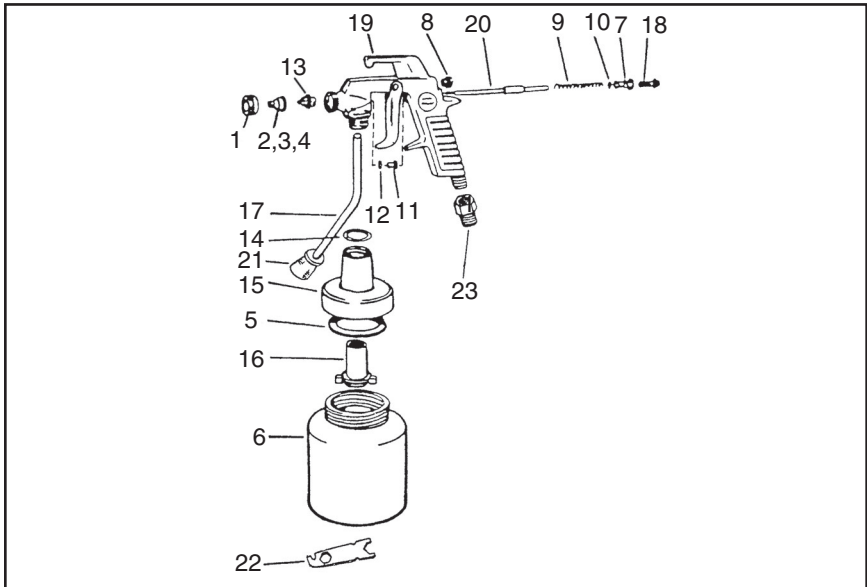

Parts Breakdown H3254

REF PART #	DESCRIPTION
1	PH3254001 RING NUT
2	PH3254002 FAN NOZZLE
3	PH3254003 ROUND NOZZLE
4	PH3254004 ANGLE NOZZLE
5	PH3254005 CUP COVER GASKET
6	PH3254006 CUP
7	PH3254007 AIR BYPASS VALVE
8	PH3254008 PLUG
9	PH3254009 NEEDLE PIN SPRING
10	PH3254010 FRICTION WASHER
11	PH3254011 PACKING SCREW
12	PH3254012 PACKING

REF PART #	DESCRIPTION
13	PH3254013 LIQUID NOZZLE
14	PH3254014 O-RING
15	PH3254015 CUP COVER
16	PH3254016 CUP COVER NUT
17	PH3254017 FEED TUBE
18	PH3254018 TRIGGER ADJ. SCREW
19	PH3254019 GUN FRAME & TRIGGER ASSY.
20	PH3254020 NEEDLE PIN ASSY.
21	PH3254021 PAINT STRAINER
22	PH3254022 SERVICE WRENCH
23	PH3254023 HOSE FITTING
24*	PH3254024 CLEANING BRUSH

*Not shown in parts breakdown