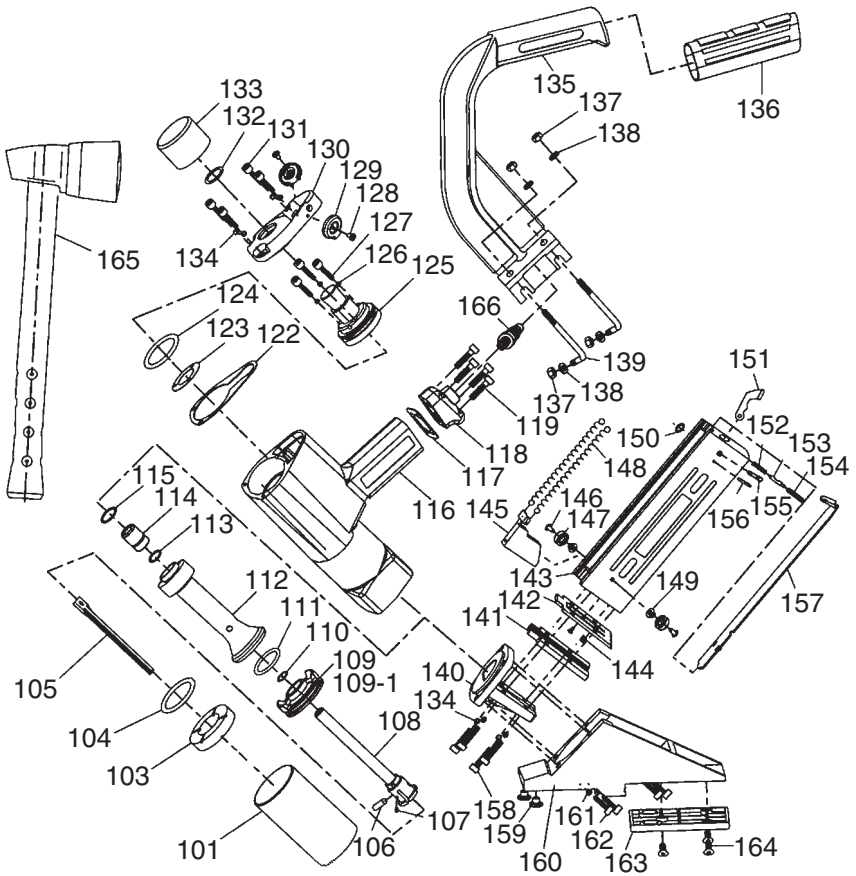

H5977 PART BREAKDOWN

REF	PART #	DESCRIPTION
101	PH5977101	CYLINDER
103	PH5977103	BUMPER
104	PORP050	O-RING 49.7 X 3.5 P50
105	PH5977105	DRIVER
106	PRP07M	ROLL PIN 6 X 20
107	PSS31M	SET SCREW M5-.8 X 8
108	PH5977108	PISTON POLE
109	PH5977109	PISTON CAP
110	PORP012-5	O-RING 12.3 X 2.4 P12.5
111	PH5977111	O-RING 32 X 4.5
112	PH5977112	SEALING SLEEVE
113	PH5977113	O-RING 12.8 X 1.8
114	PH5977114	SEALING CAP
115	PH7826115	O-RING 15.6 X 1.8
116	PH5977116	GUN BODY
117	PH5977117	HANDLE GASKET
118	PH5977118	END CAP
119	PCAP39M	CAP SCREW M4-.7 X 20
122	PH5977122	CYLINDER GASKET
123	PH5977123	SLEEVE GASKET
124	PORP046	O-RING 45.7 X 3.5 P46
125	PH5977125	PISTON SEAT
126	PLW02M	LOCK WASHER 4MM
127	PCAP16M	CAP SCREW M4-.7 X 16
128	PS56M	PHLP HD SCR M4-.7 X 16
129	PH5977129	EXHAUST COVER
130	PH5977130	CYLINDER COVER
131	PCAP09M	CAP SCREW M5-.8 X 17
132	PORP025	O-RING 24.7 X 3.5 P25
133	PH5977133	WHACK CAP
134	PW02M	FLAT WASHER 5MM
135	PH5977135	HANDLE

REF	PART #	DESCRIPTION
136	PH5977136	HANDLE GRIP
137	PLN04M	LOCK NUT M8-1.25
138	PW01M	FLAT WASHER 8MM
139	PH5977139	L-BOLT
140	PH5977140	CYLINDER HEAD SEAT
141	PH5977141	NAIL GUIDE COVER
142	PH5977142	NAIL GUIDE
143	PH5977143	DRIVER GUIDE
144	PH5977144	NAIL GUIDE SCREW
145	PH5977145	LOADER
146	PH5977146	RIVET 4 X 8
147	PH5977147	IDLER WHEEL
148	PH5977148	LOADING SPRING
149	PH5977149	KEEPER
150	PORS003	O-RING 2.5 X 1.5 S3
151	PH5977151	SPRING LEVER
152	PH5977152	SPRING
153	PH5977153	SPRING PIN
154	PH5977154	STUD M8-1.25 X 10
155	PH5977155	MAGAZINE PIN
156	PRP05M	ROLL PIN 5 X 30
157	PH5977157	LOADING HANDLE
158	PCAP95M	CAP SCREW M5-.8 X 30
159	PH5977159	RUBBER BUTTON
160	PH5977160	BASE
161	PH5977161	WASHER
162	PCAP29M	CAP SCREW M6-1 X 40
163	PH5977163	BASE PLATE 1/2 IN. FLOORING
164	PFH02M	FLAT HD SCR M6-1 X 12
165	PH5977165	MALLET
166	PH5977166	AIR PLUG 1/4 NPT