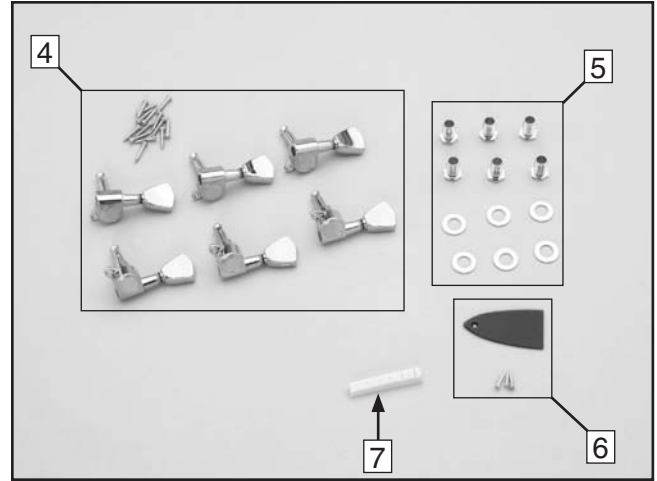

# SECTION 3: PARTS INVENTORY

REF	PART #	DESCRIPTION	QTY
1	PH6084001	Neck	1
2	PH6084002	Guitar Body	1
3	PH6084003	Pickups	2
4	PH6084004	Tuners with Screws	6
5	PH6084005	Tuner Bushings with Washers	6
6	PH6084006	Truss Rod Cover w/Screws	1
7	PH6084007	Nut	1
8	PH6084008	Tailstop	1
9	PH6084009	Bridge	1
10	PH6084010	Tailstop Adjusting Assembly	2
11	PH6084011	Bridge Adjusting Assembly	2
12	PH6084012	Wiring Harness	1
13	PH6084013	Audio Jack Nuts w/Washers	2
14	PH6084014	Control Knob Nuts w/Washers	8
15	PH6084015	Control Knobs	4
16	PH6084016	Strap Buttons w/Screws	2
17	PH6084017	Audio Jack Plate w/Screws	1
18	PH6084018	3-Way Switch Cover w/Screws	1
19	PH6084019	3-Way Switch Plate	1
20	PH6084020	M3 X 12 Tap Screws	12
21	PH6084021	Strings	6
22	PH6084022	Control Cavity Cover Plate	1
23	PH6084023	M2 X 12" Tap Screws	10
24	PH6084024	M2.6 X 16 Tap Screws	6
25	PAW04M	Hex Wrench 4mm	1
26	PH6084026	Pickguard Assembly	1

Figure 2. Peghead components.

Figure 3. Guitar parts.

Figure 1. Boxed components.

Figure 4. More guitar parts.