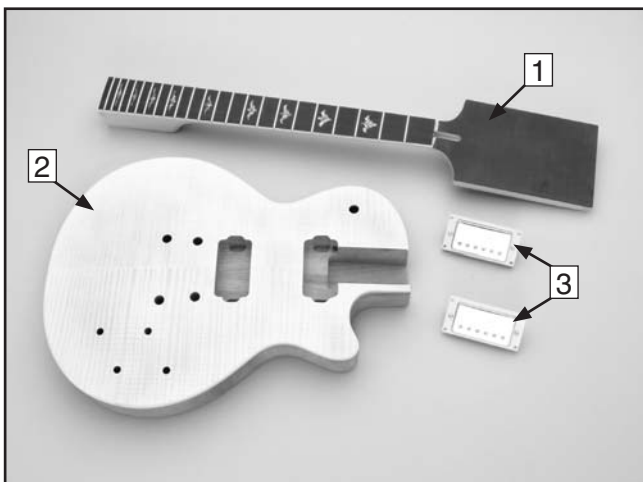

# SECTION 3: PARTS INVENTORY

REF	PART #	DESCRIPTION	QTY
1	PH6084001	Neck	1
2	PH6084002	Guitar Body	1
3	PH6084003	Pickups	2
4	PH6084004	Tuners with Screws	6
5	PH6084005	Tuner Bushings with Washers	6
6	PH6084006	Truss Rod Cover w/Screws	1
7	PH6084007	Nut	1
8	PH6084008	Tailstop	1
9	PH6084009	Bridge	1
10	PH6084010	Tailstop Adjusting Assembly	2
11	PH6084011	Bridge Adjusting Assembly	2
12	PH6084012	Wiring Harness	1
13	PH6084013	Audio Jack Nuts w/Washers	2
14	PH6084014	Control Knob Nuts w/Washers	8
15	PH6084015	Control Knobs	4
16	PH6084016	Strap Buttons w/Screws	2
17	PH6084017	Audio Jack Plate w/Screws	1
18	PH6084018	3-Way Switch Cover w/Screws	1
19	PH6084019	3-Way Switch Plate	1
20	PH6084020	M3 X 12 Tap Screws	12
21	PH6084021	Strings	6
22	PH6084022	Control Cavity Cover Plate	1
23	PH6084023	M2 X 12" Tap Screws	10
24	PH6084024	M2.6 X 16 Tap Screws	6
25	PAW04M	Hex Wrench 4mm	1
26	PH6084026	Pickguard Assembly	1

Figure 2. Peghead components.

Figure 3. Guitar parts.

Figure 1. Boxed components.

Figure 4. More guitar parts.