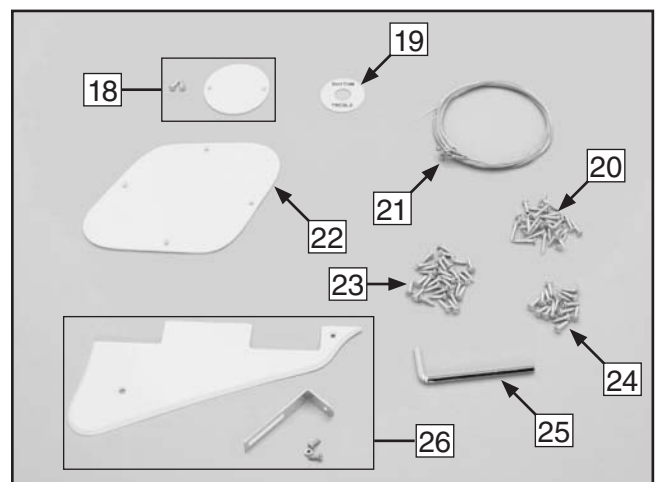

# SECTION 3: PARTS INVENTORY

REF	PART #	DESCRIPTION	QTY
1	PH6084001	Neck	1
2	PH6084002	Guitar Body	1
3	PH6084003	Pickups	2
4	PH6084004	Tuners with Screws	6
5	PH6084005	Tuner Bushings with Washers	6
6	PH6084006	Truss Rod Cover w/Screws	1
7	PH6084007	Nut	1
8	PH6084008	Tailstop	1
9	PH6084009	Bridge	1
10	PH6084010	Tailstop Adjusting Assembly	2
11	PH6084011	Bridge Adjusting Assembly	2
12	PH6084012	Wiring Harness	1
13	PH6084013	Audio Jack Nuts w/Washers	2
14	PH6084014	Control Knob Nuts w/Washers	8
15	PH6084015	Control Knobs	4
16	PH6084016	Strap Buttons w/Screws	2
17	PH6084017	Audio Jack Plate w/Screws	1
18	PH6084018	3-Way Switch Cover w/Screws	1
19	PH6084019	3-Way Switch Plate	1
20	PH6084020	M3 X 12 Tap Screws	12
21	PH6084021	Strings	6
22	PH6084022	Control Cavity Cover Plate	1
23	PH6084023	M2 X 12" Tap Screws	10
24	PH6084024	M2.6 X 16 Tap Screws	6
25	PAW04M	Hex Wrench 4mm	1
26	PH6084026	Pickguard Assembly	1

Figure 2. Peghead components.

Figure 3. Guitar parts.

Figure 1. Boxed components.

Figure 4. More guitar parts.