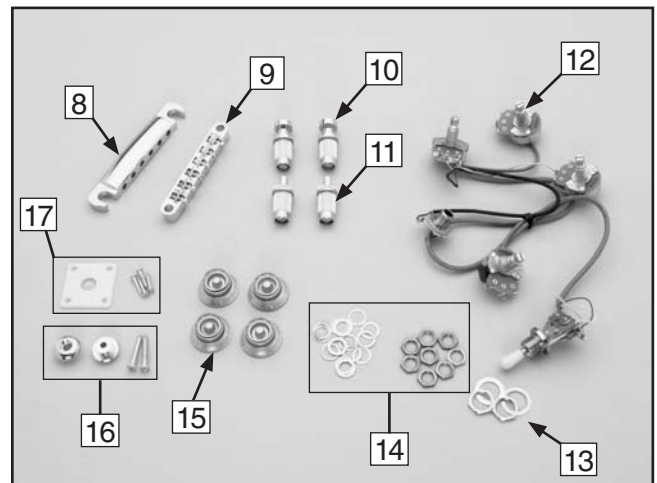

# SECTION 3: PARTS INVENTORY

REF	PART #	DESCRIPTION	QTY
1	PH6084001	Neck	1
2	PH6084002	Guitar Body	1
3	PH6084003	Pickups	2
4	PH6084004	Tuners with Screws	6
5	PH6084005	Tuner Bushings with Washers	6
6	PH6084006	Truss Rod Cover w/Screws	1
7	PH6084007	Nut	1
8	PH6084008	Tailstop	1
9	PH6084009	Bridge	1
10	PH6084010	Tailstop Adjusting Assembly	2
11	PH6084011	Bridge Adjusting Assembly	2
12	PH6084012	Wiring Harness	1
13	PH6084013	Audio Jack Nuts w/Washers	2
14	PH6084014	Control Knob Nuts w/Washers	8
15	PH6084015	Control Knobs	4
16	PH6084016	Strap Buttons w/Screws	2
17	PH6084017	Audio Jack Plate w/Screws	1
18	PH6084018	3-Way Switch Cover w/Screws	1
19	PH6084019	3-Way Switch Plate	1
20	PH6084020	M3 X 12 Tap Screws	12
21	PH6084021	Strings	6
22	PH6084022	Control Cavity Cover Plate	1
23	PH6084023	M2 X 12" Tap Screws	10
24	PH6084024	M2.6 X 16 Tap Screws	6
25	PAW04M	Hex Wrench 4mm	1
26	PH6084026	Pickguard Assembly	1

Figure 2. Peghead components.

Figure 3. Guitar parts.

Figure 1. Boxed components.

Figure 4. More guitar parts.