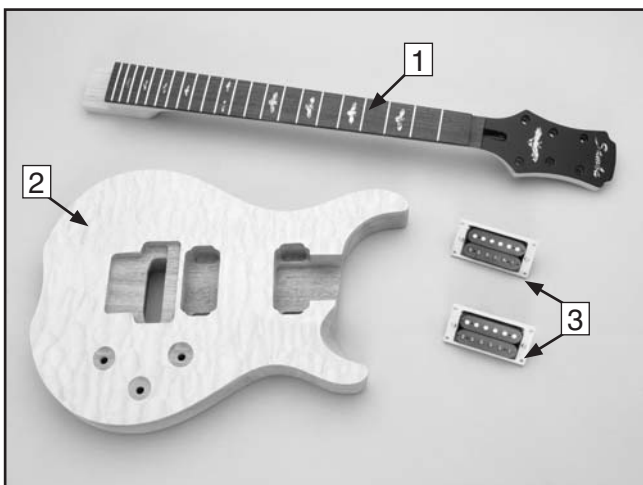

# Model H6086 Parts

REF	PART #	DESCRIPTION	
1	PH6086001	Neck	1
2	PH6086002	Guitar Body	1
3	PH6086003	Pickups	2
4	PH6086004	Strings	6
5	PH6086005	Tuners w/Bushings and Washers	6
6	PH6086006	Truss Rod Cover w/Screws	1
7	PH6086007	Strap Buttons w/Screws	1
8	PH6086008	Floyd Rose Locking Nut	1
9	PH6086009	Floyd Rose Bridge	1
10	PH6086010	Control Cavity Cover Plate	1
11	PH6086011	Tremolo Bar	1
12	PH6086012	Adjustable Bridge Insert	2
13	PH6086013	Tremolo Spring	4
14	PH6086014	Spring Claw w/Tap Screws	1
15	PH6086015	Tap Screws M3 X 12	18
16	PAW04M	Hex Wrench 4mm	1
17	PH6086017	Wiring Harness	2
18	PH6086018	Control Knobs	6
19	PH6086019	Control Knob Nuts w/Washers	2
20	PH6086020	Audio Jack Nuts w/Washers	1
21	PH6086021	Tap Screws M2 X 12	9
22	PH6086022	Tap Screws M2.6 X 16	1
23	PH6086023	Audio Jack Plate	10