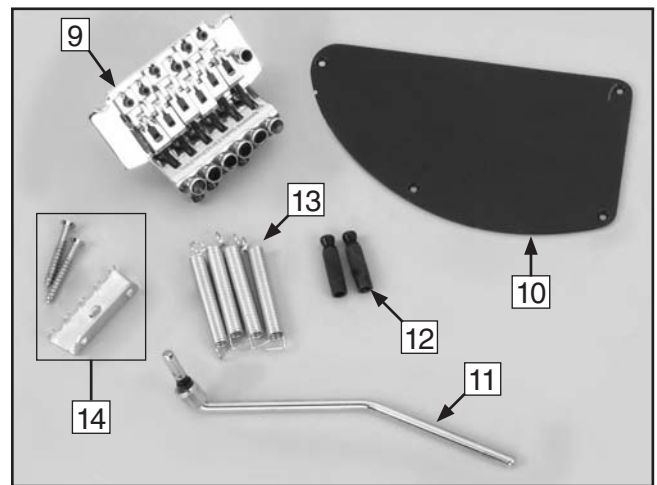

# Model H6086 Parts

REF	PART #	DESCRIPTION	
1	PH6086001	Neck	1
2	PH6086002	Guitar Body	1
3	PH6086003	Pickups	2
4	PH6086004	Strings	6
5	PH6086005	Tuners w/Bushings and Washers	6
6	PH6086006	Truss Rod Cover w/Screws	1
7	PH6086007	Strap Buttons w/Screws	1
8	PH6086008	Floyd Rose Locking Nut	1
9	PH6086009	Floyd Rose Bridge	1
10	PH6086010	Control Cavity Cover Plate	1
11	PH6086011	Tremolo Bar	1
12	PH6086012	Adjustable Bridge Insert	2
13	PH6086013	Tremolo Spring	4
14	PH6086014	Spring Claw w/Tap Screws	1
15	PH6086015	Tap Screws M3 X 12	18
16	PAW04M	Hex Wrench 4mm	1
17	PH6086017	Wiring Harness	2
18	PH6086018	Control Knobs	6
19	PH6086019	Control Knob Nuts w/Washers	2
20	PH6086020	Audio Jack Nuts w/Washers	1
21	PH6086021	Tap Screws M2 X 12	9
22	PH6086022	Tap Screws M2.6 X 16	1
23	PH6086023	Audio Jack Plate	10

Figure 5. H6086 boxed components.

Figure 6. H6086 peghead components.

Figure 7. H6086 bridge parts.

Figure 8. H6086 guitar parts.