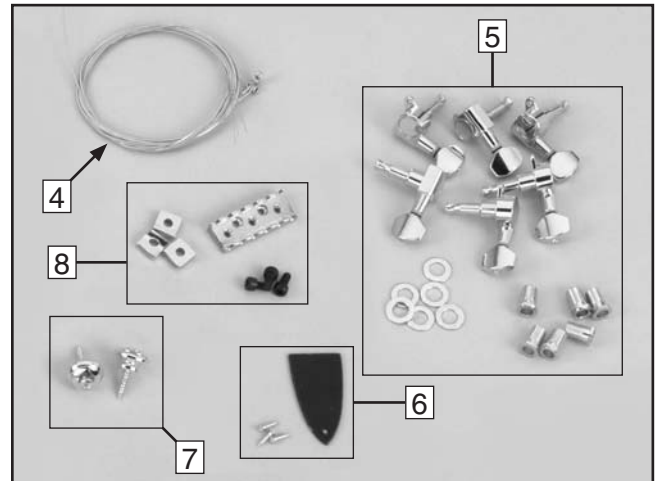

# Model H6086 Parts

REF	PART #	DESCRIPTION	
1	PH6086001	Neck	1
2	PH6086002	Guitar Body	1
3	PH6086003	Pickups	2
4	PH6086004	Strings	6
5	PH6086005	Tuners w/Bushings and Washers	6
6	PH6086006	Truss Rod Cover w/Screws	1
7	PH6086007	Strap Buttons w/Screws	1
8	PH6086008	Floyd Rose Locking Nut	1
9	PH6086009	Floyd Rose Bridge	1
10	PH6086010	Control Cavity Cover Plate	1
11	PH6086011	Tremolo Bar	1
12	PH6086012	Adjustable Bridge Insert	2
13	PH6086013	Tremolo Spring	4
14	PH6086014	Spring Claw w/Tap Screws	1
15	PH6086015	Tap Screws M3 X 12	18
16	PAW04M	Hex Wrench 4mm	1
17	PH6086017	Wiring Harness	2
18	PH6086018	Control Knobs	6
19	PH6086019	Control Knob Nuts w/Washers	2
20	PH6086020	Audio Jack Nuts w/Washers	1
21	PH6086021	Tap Screws M2 X 12	9
22	PH6086022	Tap Screws M2.6 X 16	1
23	PH6086023	Audio Jack Plate	10

Figure 5. H6086 boxed components.

Figure 6. H6086 peghead components.

Figure 7. H6086 bridge parts.

Figure 8. H6086 guitar parts.