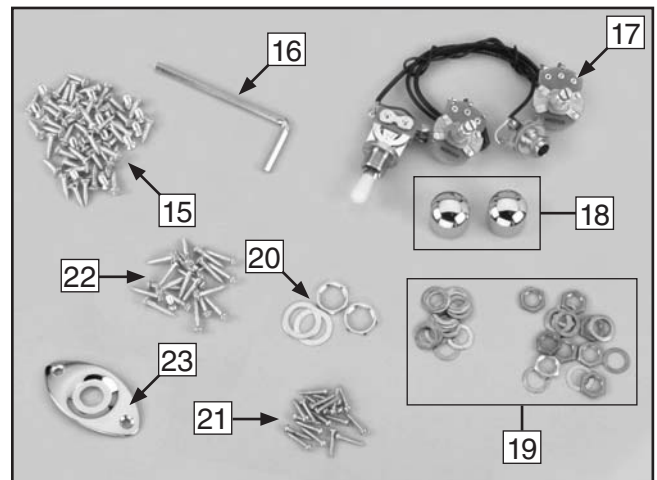

# Model H6086 Parts

REF	PART #	DESCRIPTION	
1	PH6086001	Neck	1
2	PH6086002	Guitar Body	1
3	PH6086003	Pickups	2
4	PH6086004	Strings	6
5	PH6086005	Tuners w/Bushings and Washers	6
6	PH6086006	Truss Rod Cover w/Screws	1
7	PH6086007	Strap Buttons w/Screws	1
8	PH6086008	Floyd Rose Locking Nut	1
9	PH6086009	Floyd Rose Bridge	1
10	PH6086010	Control Cavity Cover Plate	1
11	PH6086011	Tremolo Bar	1
12	PH6086012	Adjustable Bridge Insert	2
13	PH6086013	Tremolo Spring	4
14	PH6086014	Spring Claw w/Tap Screws	1
15	PH6086015	Tap Screws M3 X 12	18
16	PAW04M	Hex Wrench 4mm	1
17	PH6086017	Wiring Harness	2
18	PH6086018	Control Knobs	6
19	PH6086019	Control Knob Nuts w/Washers	2
20	PH6086020	Audio Jack Nuts w/Washers	1
21	PH6086021	Tap Screws M2 X 12	9
22	PH6086022	Tap Screws M2.6 X 16	1
23	PH6086023	Audio Jack Plate	10

Figure 5. H6086 boxed components.

Figure 6. H6086 peghead components.

Figure 7. H6086 bridge parts.

Figure 8. H6086 guitar parts.