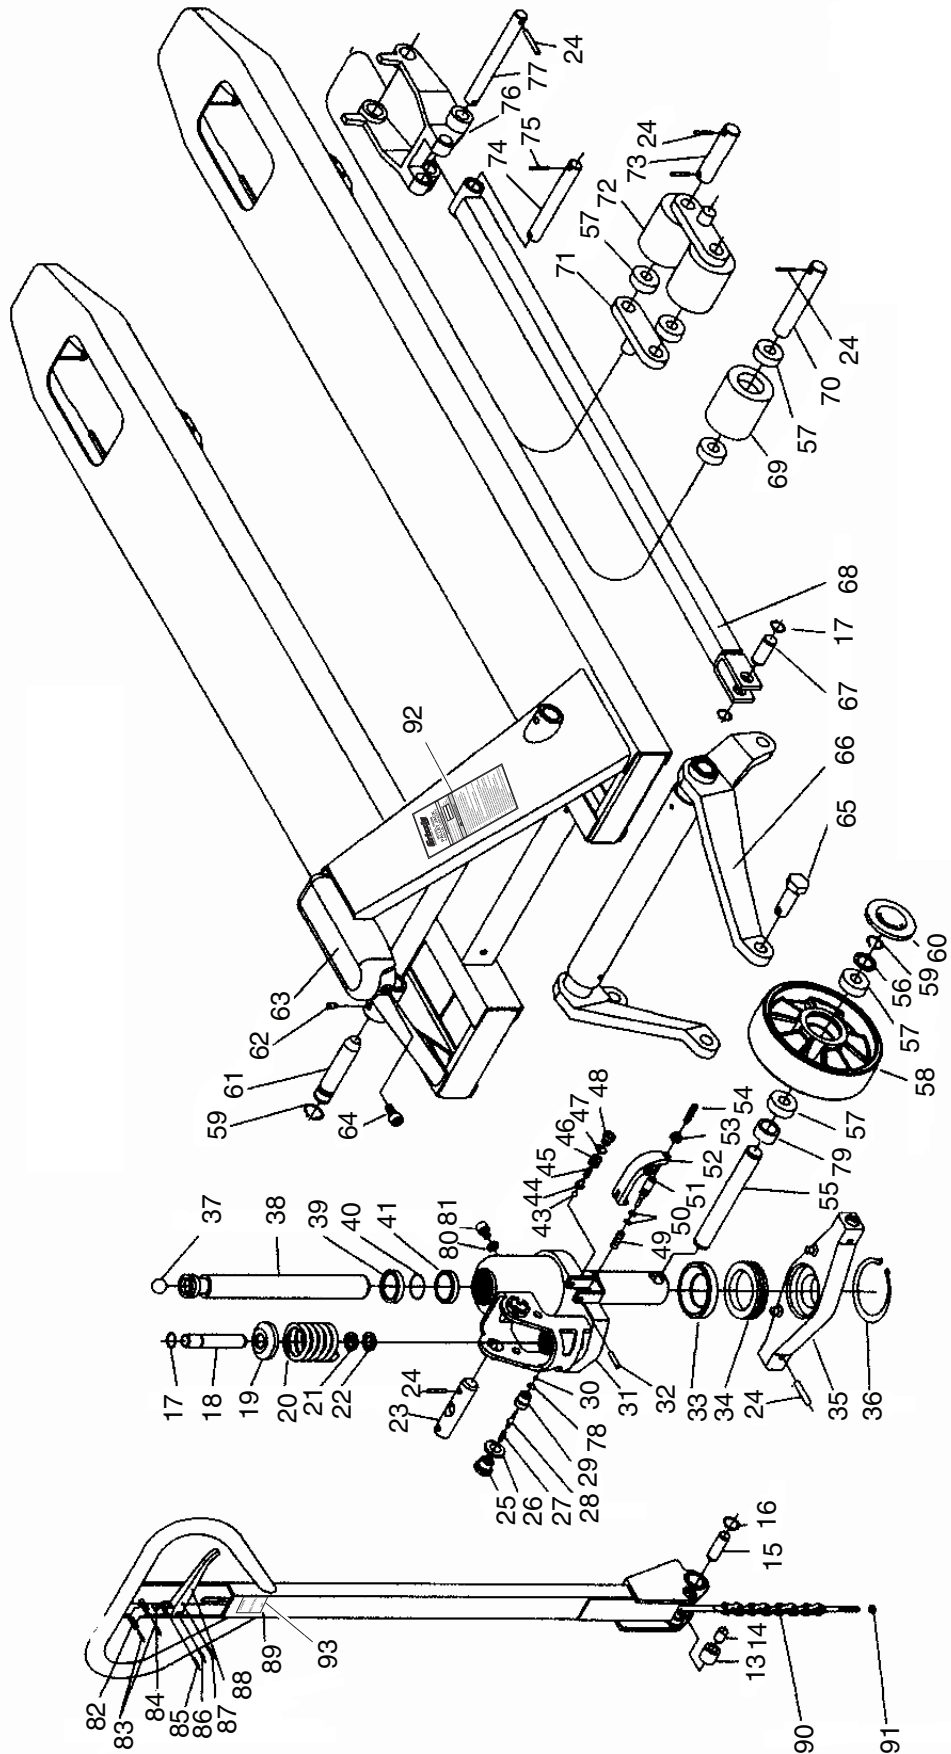

## H6288 Parts List

REF	PART #	DESCRIPTION
13	PH6288013	PRESSURE ROLLER
14	PH6288014	BUSHING
15	PH6288015	ALIGNMENT PIN
16	PR03M	EXT RETAINING RING 12MM
17	PR06M	EXT RETAINING RING 16MM
18	PH6288018	PUMP PLUNGER
19	PH6288019	COVER
20	PH6288020	COMPRESSION SPRING
21	PH6288021	DUST RING
22	PH6288022	Y-RING
23	PH6288023	SHAFT
24	PRP27M	ROLL PIN 5 X 28
25	PH6288025	PLUG
26	PH6288026	COPPER WASHER 16MM
27	PH6288027	COMPRESSION SPRING
28	PH6288028	DAMPENING VALVE SPINDLE
29	PH6288029	DAMPENING VALVE SEAT
30	PH6288030	STEEL BALL
31	PH6288031	BASE
32	PRP08M	ROLL PIN 6 X 30
33	PH6288033	BOWL WASHER
34	P8108	THRUST BEARING 8108
35	PH6288035	SUPPORTING BASE
36	PR09M	EXT RETAINING RING 20MM
37	PH6288037	STEEL BALL
38	PH6288038	PISTON ROD
39	PH6288039	DUST RING
40	PORP028	O-RING 27.7 X 3.5 P28
41	PH6288041	Y-RING
43	PH6288043	STEEL BALL
44	PH6288044	BALL BASE
45	PH6288045	COMPRESSION SPRING
46	PH6288046	REGULATING SCREW M10-1.5 X 1
47	PH6289113	COPPER WASHER 16MM
48	PH6288048	PLUG
49	PH6288049	COMPRESSION SPRING
50	PORP007	O-RING 6.8 X 1.9 P7
51	PH6288051	STRIKE PIN
52	PH6288052	LEVER PLATE
53	PN01M	HEX NUT M6-1