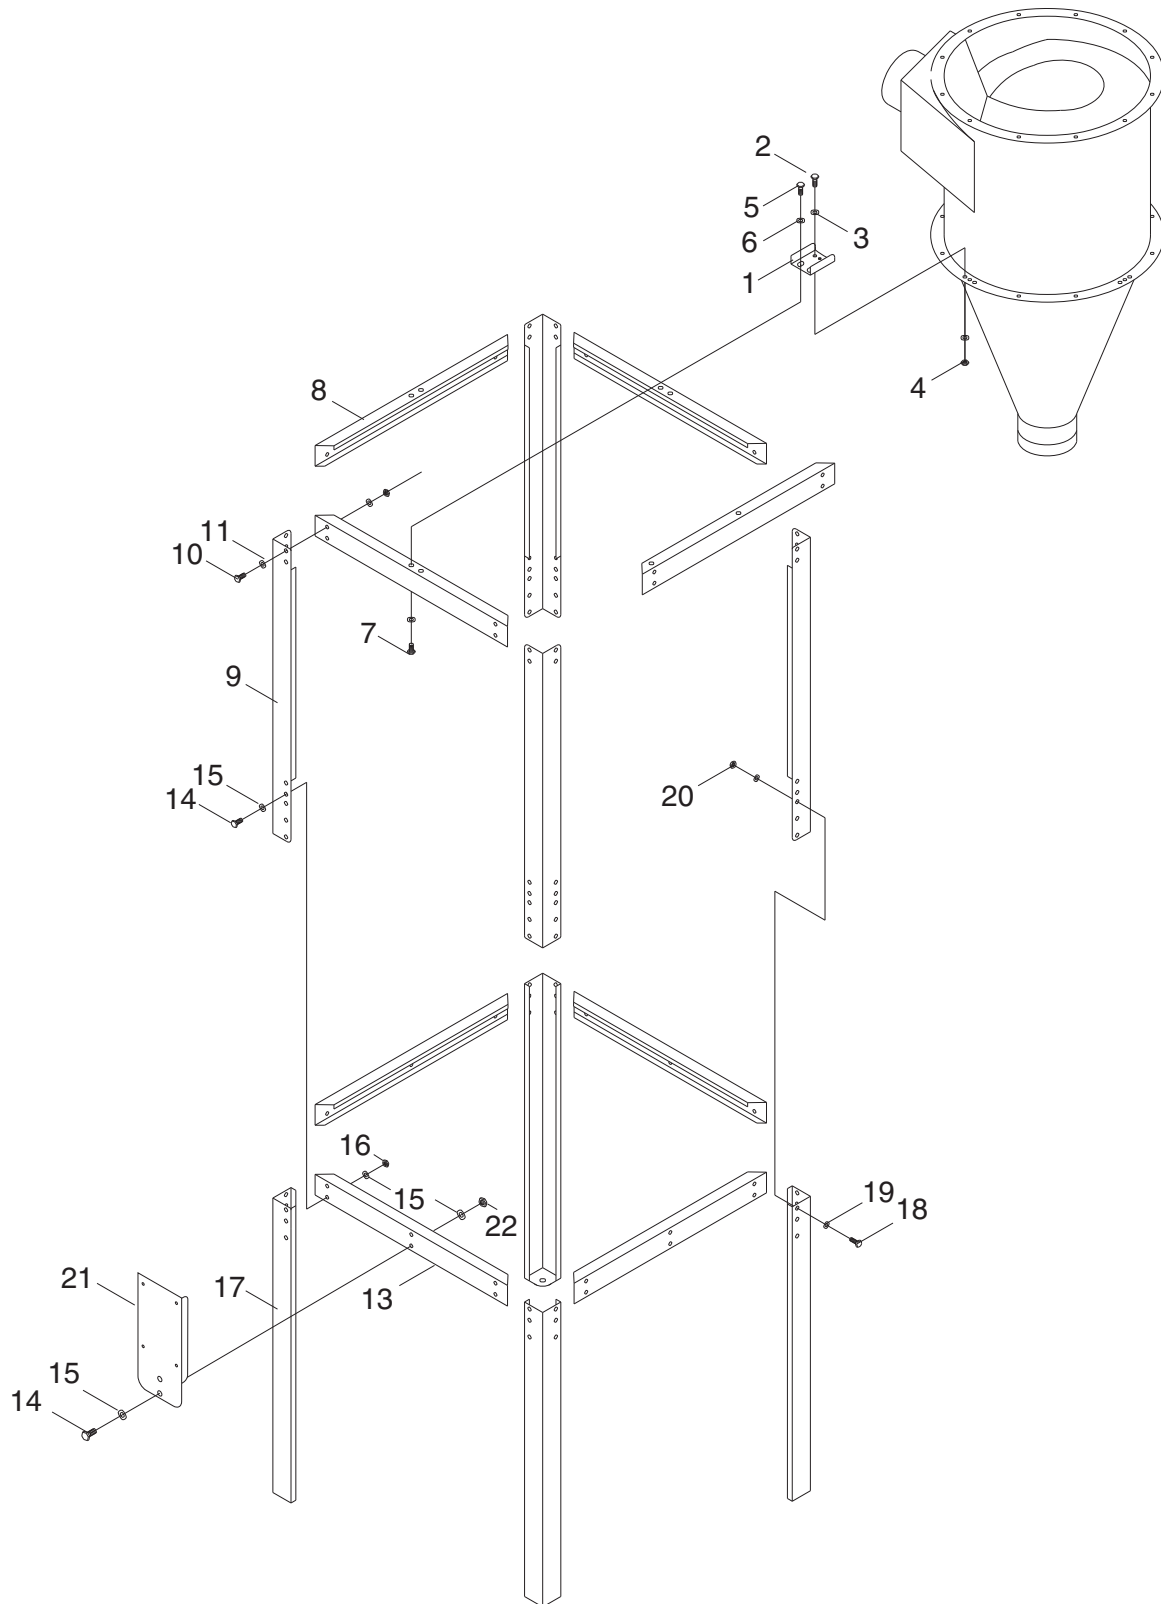

H7499 Parts Breakdown

H7499 Parts List

REF	PART #	DESCRIPTION
1	PH7499001	MOUNTING BRACKET
2	PB03	HEX BOLT 5/16-18 X 1
3	PW07	FLAT WASHER 5/16
4	PLN03	LOCK NUT 5/16-18
5	PB21	HEX BOLT 3/8-16 X 3/4
6	PW02	FLAT WASHER 3/8
7	PLN01	LOCK NUT 3/8-16
8	PH7499008	UPPER STAND BRACE
9	PH7499009	UPPER STAND LEG
10	PB21	HEX BOLT 3/8-16 X 3/4
11	PW02	FLAT WASHER 3/8
12	PLN01	LOCK NUT 3/8-16
13	PH7499013	LOWER STAND BRACE
14	PB21	HEX BOLT 3/8-16 X 3/4
15	PW02	FLAT WASHER 3/8
16	PLN01	LOCK NUT 3/8-16
17	PH7499017	LOWER STAND LEG
18	PB21	HEX BOLT 3/8-16 X 3/4
19	PW02	FLAT WASHER 3/8
20	PLN01	LOCK NUT 3/8-16
21	PH7499021	STAND SWITCH BRACKET
22	PN08	HEX NUT 3/8-16