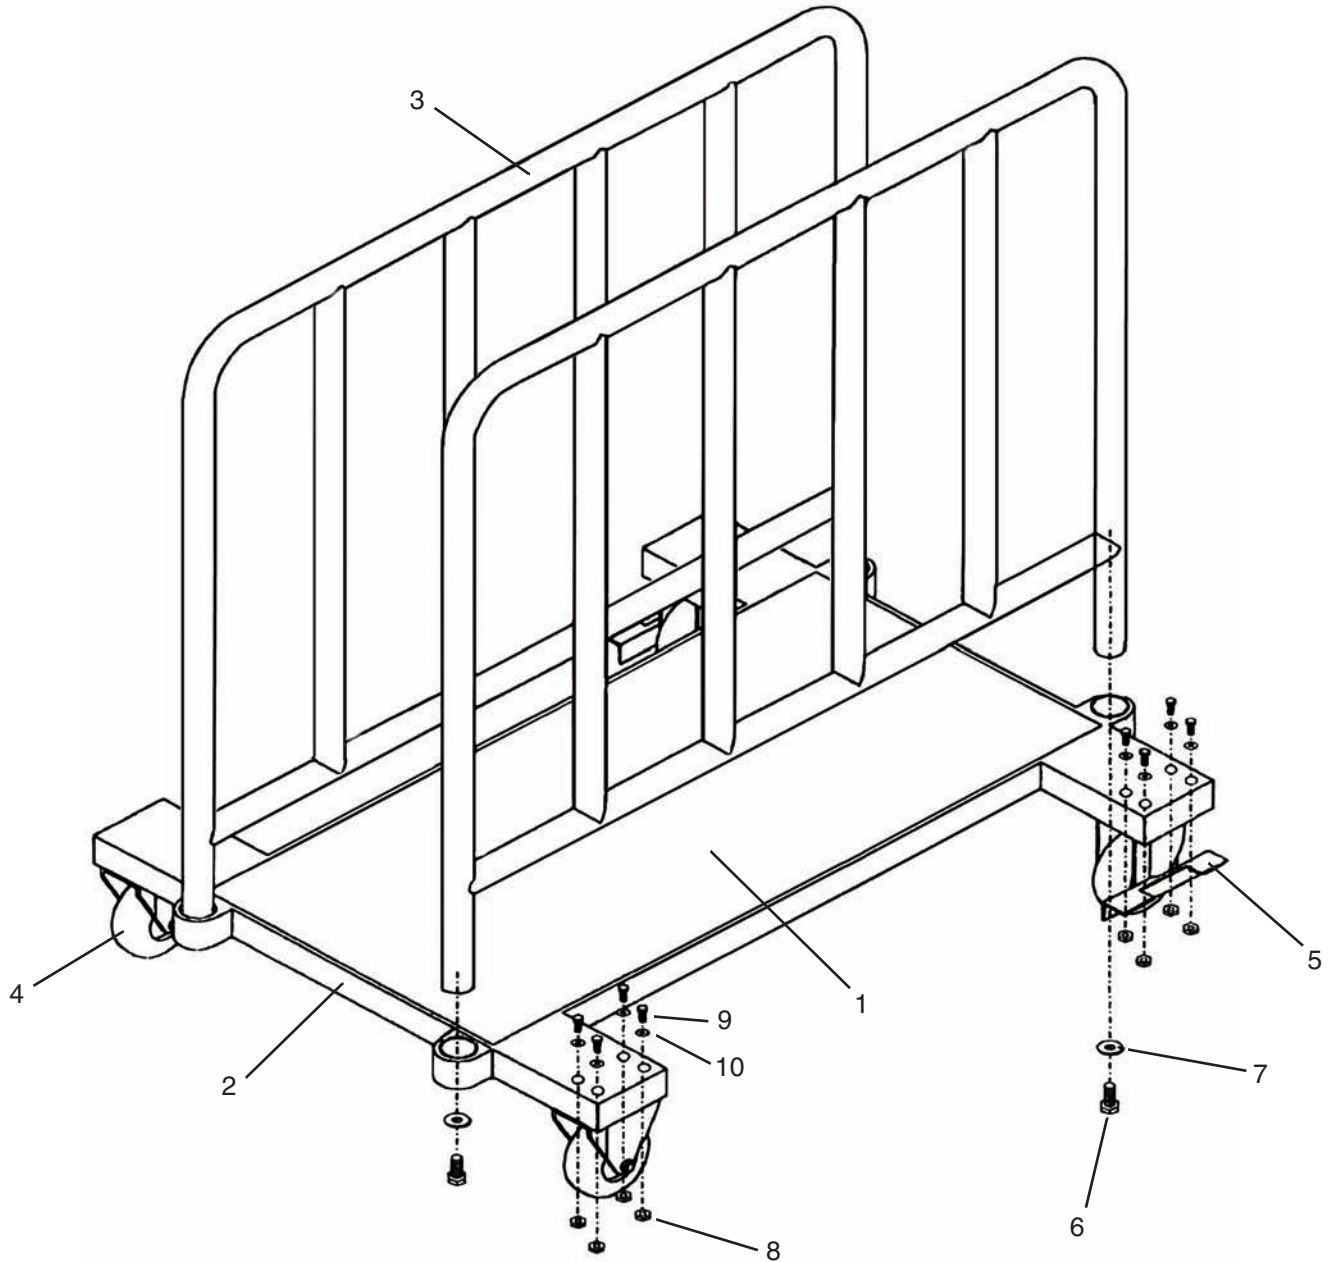

H7544 Parts Breakdown

H7544 Parts List

REF	PART #	DESCRIPTION
1	PH7544001	DECK BOARD 38-1/2" X 16"
2	PH7544002	FRAME
3	PH7544003	TUBULAR SIDE
4	PH7544004	RUBBER CASTER 5"
5	PH7544005	RUBBER CASTER WITH BRAKE 5"

REF	PART #	DESCRIPTION
6	PB26M	HEX BOLT M8-1.25 X 30
7	PH7544007	FENDER WASHER 8 x 35 x 3
8	PN03M	HEX NUT M8-1.25
9	PB09M	HEX BOLT M8-1.25 X 20
10	PW01M	FLAT WASHER 8MM