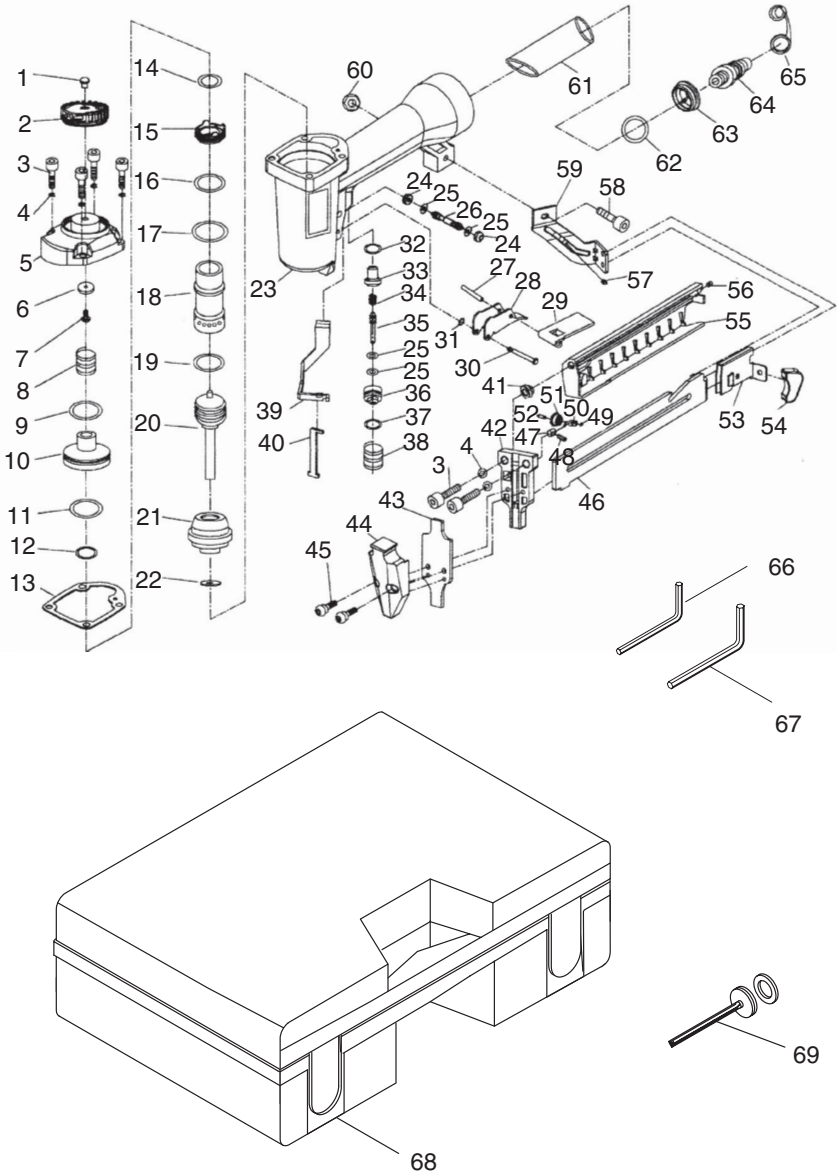

H7677 Parts Breakdown

H7677 Parts List

REF PART #	DESCRIPTION
1	PH7677001 SPECIAL SCREW
2	PH7677002 AIR DEFLECTOR
3	PSB15M CAP SCREW M5-.8 X 20
4	PLW01M LOCK WASHER 5MM
5	PH7677005 CYLINDER COVER
6	PH7677006 BUMPER WASHER
7	PS12M PHLP HD SCR M3-.5 X 6
8	PH7677008 COMPRESSION SPRING
9	PH7677009 O-RING 14.7 X 2.4
10	PH7677010 SWITCH VALVE
11	PH7677011 O-RING 33 X 2.1
12	PH7677012 BUMPER WASHER
13	PH7677013 SEALING GASKET
14	PH7677014 O-RING 44 X 1.8
15	PH7677015 COLLAR
16	PH7677016 O-RING 30 X 1.8
17	PH7677017 O-RING 29.7 X 3.55
18	PH7677018 CYLINDER
19	PH7677019 O-RING 21 X 3
20	PH7677020 MAIN PISTON
21	PH7677021 BUMPER
22	PH7677022 SEALING WASHER
23	PH7677023 GUN BODY
24	PH7677024 SHIFT CAP
25	PH7677025 O-RING 2 X 1.5
26	PH7677026 SHIFT LEVER
27	PRP02M ROLL PIN 3 X 16
28	PH7677028 TRIGGER
29	PH7677029 SAFETY SPACE
30	PH7677030 STEP PIN
31	PH7677031 O-RING 2 X 2.5
32	PH7677032 O-RING 9 X 1.8
33	PH7677033 TRIGGER VALVE SEAT
34	PH7677034 COMPRESSED SPRING
35	PH7677035 TRIGGER VALVE STEM

REF PART #	DESCRIPTION
36	PH7677036 TRIGGER VALVE GUIDE
37	PH7677037 O-RING 11.2 X 2
38	PH7677038 COMPRESSION SPRING
39	PH7677039 SAFETY STAND
40	PH7677040 SAFETY NOSE
41	PH7677041 FIXED RING
42	PH7677042 DRIVE GUIDE
43	PH7677043 COVER PLATE
44	PH7677044 SAFETY COVER
45	PH7677045 SPCL CAP SCR M4-.7 X 8
46	PH7677046 MAGAZINE
47	PH7677047 TALL STOPPER
48	PH7677048 SET SCREW M3-.5 X 8
49	PH7677049 SNAP RETAINER
50	PH7677050 COMPRESSION SPRING
51	PH7677051 SPRING SEAT
52	PH7677052 SPRING PIN
53	PH7677053 PUSHER
54	PH7677054 LEVER
55	PH7677055 DRIVE NAIL PLATE
56	PSB110M CAP SCREW M4-.7 X 6
57	PH7677057 COMPRESSION SPRING
58	PSB16M CAP SCREW M4-.7 X 16
59	PH7677059 TALL STOPPER
60	PLN01M LOCK NUT M4-.7
61	PH7677061 RUBBER HANDLE CASE
62	PH7677062 O-RING
63	PH7677063 END CAP
64	PH7677064 1/4" NPT MALE CONNECT
65	PH7677065 AIR PLUG COVER
66	PAW03M HEX WRENCH 3MM
67	PAW04M HEX WRENCH 4MM
68	PH7677068 CARRYING CASE
69	PH7677069 PISTON REPAIR KIT