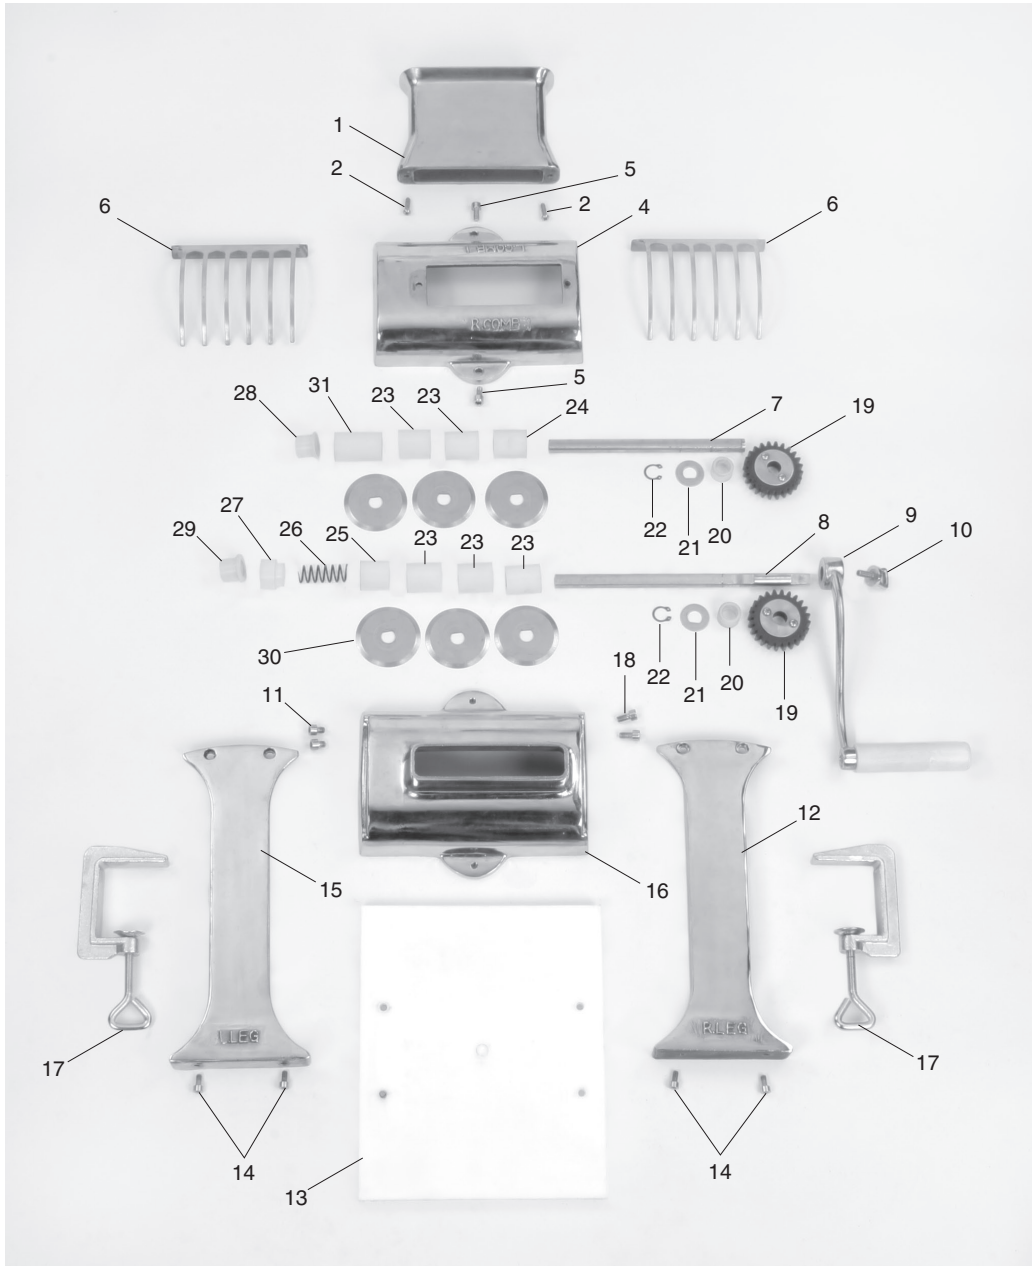

H7779 Parts Breakdown and List

REF	PART #	DESCRIPTION
1	PH7779001	FUNNEL
2	PH7779002	STAINLESS CAP SCREW M6-1 X 12
3	PH7779003	STAINLESS FLAT WASHER 6MM
4	PH7779004	UPPER HOUSING
5	PH7779005	STAINLESS PHLP HD SCR M5-.8 X 16
6	PH7779006	COMB
7	PH7779007	DRIVEN SHAFT
8	PH7779008	MAIN SHAFT
9	PH7779009	CRANK HANDLE
10	PH7779010	HANDLE THUMB SCREW
11	PH7779011	STAINLESS CAP SCREW M6-1 X 8
12	PH7779012	RIGHT LEG
13	PH7779013	BASE
14	PH7779014	STAINLESS CAP SCREW M5-.8 X 10
15	PH7779015	LEFT LEG
16	PH7779016	LOWER HOUSING

REF	PART #	DESCRIPTION
17	PH7779017	CLAMP
18	PH7779018	STAINLESS CAP SCREW M6-1 X 10
19	PH7779019	GEAR ASSEMBLY
20	PH7779020	PLASTIC GEAR BUSHING 13MM
21	PH7779021	SPECIAL STAINLESS WASHER 13MM
22	PR47M	EXT RETAINING RING 13MM
23	PH7779023	PLASTIC BUSHING 30MM
24	PH7779024	PLASTIC BUSHING 29MM
25	PH7779025	PLASTIC BUSHING 25MM
26	PH7779026	COMPRESSION SPRING
27	PH7779027	BUSHING CAP
28	PH7779028	DRIVEN SHAFT BUSHING
29	PH7779029	MAIN SHAFT BUSHING
30	PH7779030	BLADE
31	PH7779031	PLASTIC BUSHING 40MM