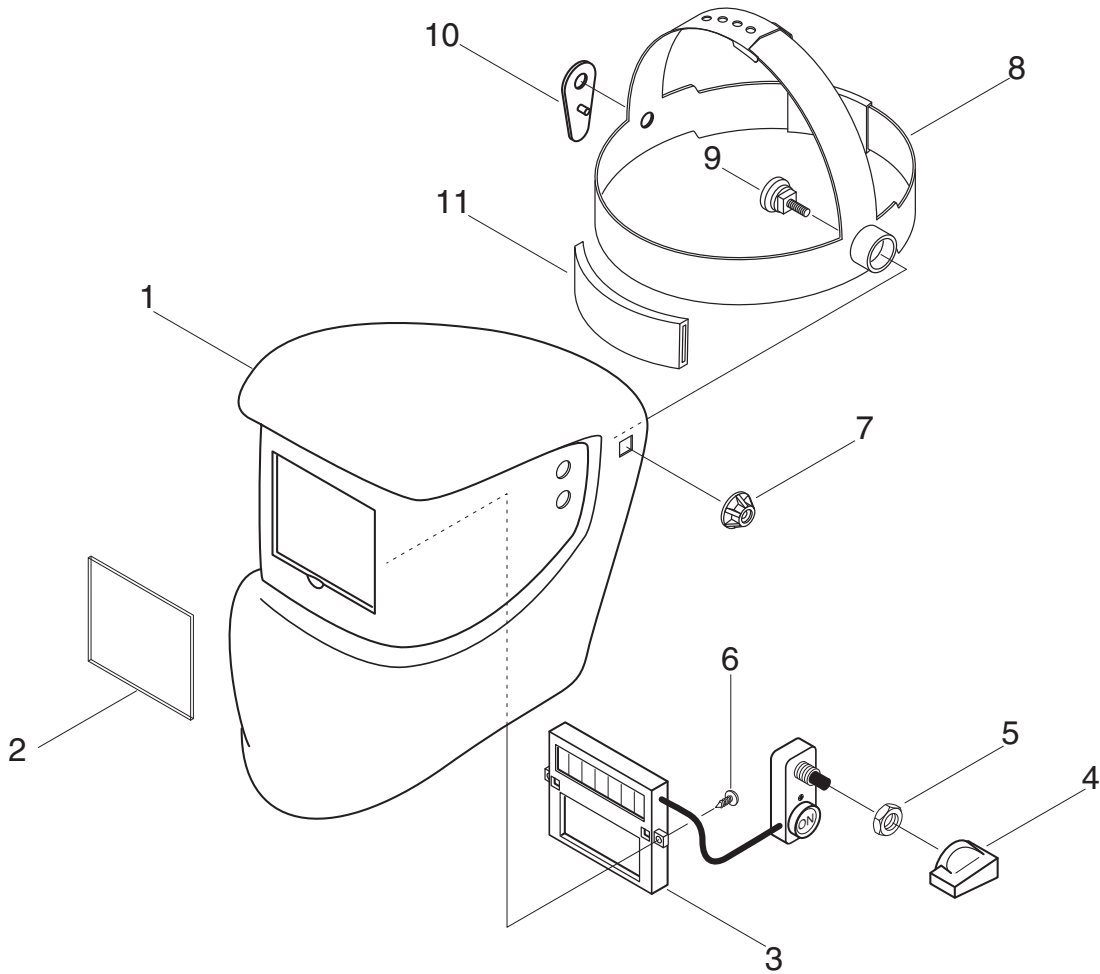

# H7786 Parts Breakdown and List

Ref #	Part #	Description
001	PH7786001	HELMET BODY
002	PH7786002	LENSE COVER
003	PH7786003	AUTO DARKENING LENSE
004	PH7786004	KNOB
005	PH7786005	NUT
006	PH7786006	SCREW
007	PH7786007	FRICTION KNOB
008	PH7786008	HEADBAND
009	PH7786009	FRICTION SCREW
010	PH7786010	TILT STOP BRACKET
011	PH7786011	SWEAT BAND