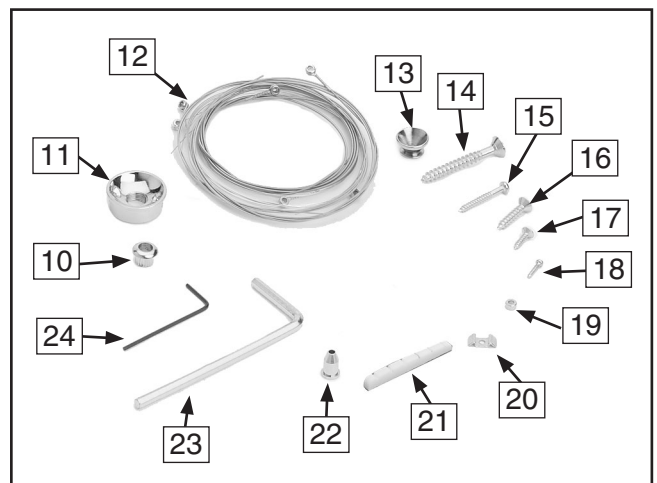

SECTION 3: PARTS INVENTORY

Inventory

REF PART#	DESCRIPTION	QTY	
1	PH8068001	Guitar Body	1
2	PH8068002	Neck	1
3	PH8068003	Pickguard	1
4	PH8068004	Silver Neckplate	1
5	PH8068005	Black Neckplate Setter	1
6	PH8068006	Tuning Machines	6
7	PH8068007	Audio Patch Cable	1
8	PH8068008	Control Plate	1
9	PH8068009	Bridge	1
10	PH8068010	Plastic Bushings	6
11	PH8068011	Output Jack Cover	1
12	PH8068012	Strings	6
13	PH8068013	Strap Buttons	2
14	PH8068014	#7 x 1-3/8" SS Screws	4
15	PH8068015	#5 x 5/8" SS Screws	4
16	PH8068016	#3 x 3/8" SS Screws	12
17	PH8068017	#2 x 3/8" SS Screws	13
18	PH8068018	#4 x 15/16 SS Screws	2
19	PH8068019	Bushing 3/32" x 3/16" x 3/32"	1
20	PH8068020	String Retainer	1
21	PH8068021	String Nut	1
22	PH8068022	Ferrules	6
23	PAW04M	Hex Wrench 4mm	1
24	PAW01.5M	Hex Wrench 1.5mm	1

Figure 1. Boxed components.

Figure 2. Guitar parts.

Figure 3. More guitar parts.