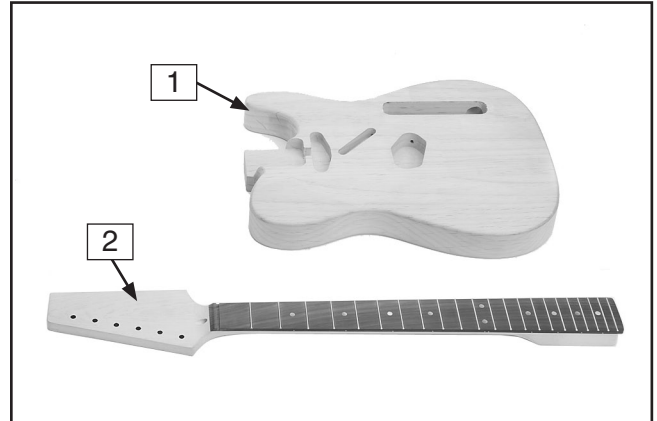

SECTION 3: PARTS INVENTORY

Inventory

REF PART#	DESCRIPTION	QTY	
1	PH8068001	Guitar Body	1
2	PH8068002	Neck	1
3	PH8068003	Pickguard	1
4	PH8068004	Silver Neckplate	1
5	PH8068005	Black Neckplate Setter	1
6	PH8068006	Tuning Machines	6
7	PH8068007	Audio Patch Cable	1
8	PH8068008	Control Plate	1
9	PH8068009	Bridge	1
10	PH8068010	Plastic Bushings	6
11	PH8068011	Output Jack Cover	1
12	PH8068012	Strings	6
13	PH8068013	Strap Buttons	2
14	PH8068014	#7 x 1-3/8" SS Screws	4
15	PH8068015	#5 x 5/8" SS Screws	4
16	PH8068016	#3 x 3/8" SS Screws	12
17	PH8068017	#2 x 3/8" SS Screws	13
18	PH8068018	#4 x 15/16 SS Screws	2
19	PH8068019	Bushing 3/32" x 3/16" x 3/32"	1
20	PH8068020	String Retainer	1
21	PH8068021	String Nut	1
22	PH8068022	Ferrules	6
23	PAW04M	Hex Wrench 4mm	1
24	PAW01.5M	Hex Wrench 1.5mm	1

Figure 1. Boxed components.

Figure 2. Guitar parts.

Figure 3. More guitar parts.