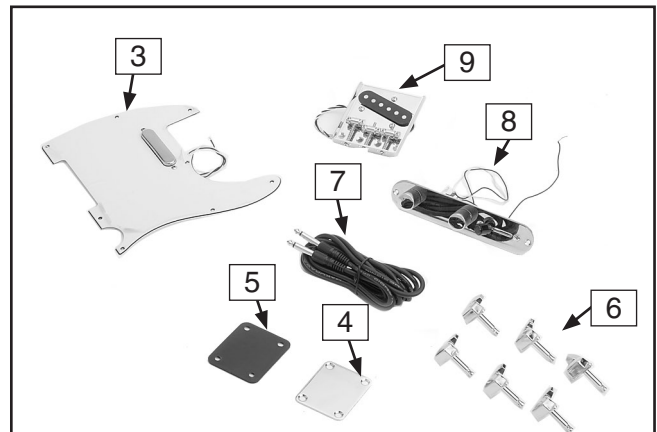

SECTION 3: PARTS INVENTORY

Inventory

REF PART#	DESCRIPTION	QTY	
1	PH8068001	Guitar Body	1
2	PH8068002	Neck	1
3	PH8068003	Pickguard	1
4	PH8068004	Silver Neckplate	1
5	PH8068005	Black Neckplate Setter	1
6	PH8068006	Tuning Machines	6
7	PH8068007	Audio Patch Cable	1
8	PH8068008	Control Plate	1
9	PH8068009	Bridge	1
10	PH8068010	Plastic Bushings	6
11	PH8068011	Output Jack Cover	1
12	PH8068012	Strings	6
13	PH8068013	Strap Buttons	2
14	PH8068014	#7 x 1-3/8" SS Screws	4
15	PH8068015	#5 x 5/8" SS Screws	4
16	PH8068016	#3 x 3/8" SS Screws	12
17	PH8068017	#2 x 3/8" SS Screws	13
18	PH8068018	#4 x 15/16 SS Screws	2
19	PH8068019	Bushing 3/32" x 3/16" x 3/32"	1
20	PH8068020	String Retainer	1
21	PH8068021	String Nut	1
22	PH8068022	Ferrules	6
23	PAW04M	Hex Wrench 4mm	1
24	PAW01.5M	Hex Wrench 1.5mm	1

Figure 1. Boxed components.

Figure 2. Guitar parts.

Figure 3. More guitar parts.