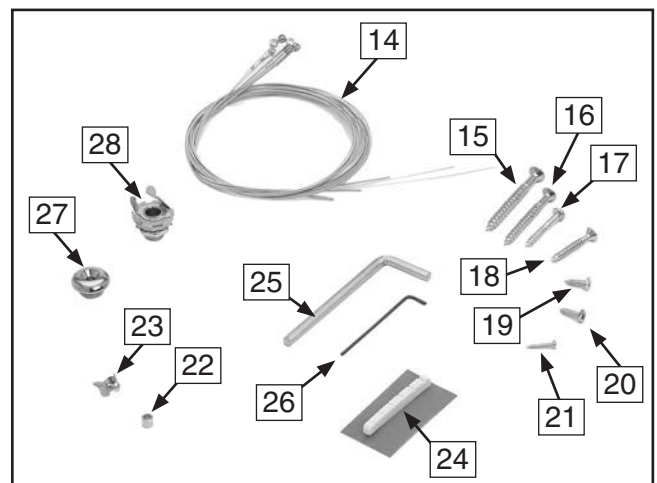

SECTION 3: PARTS INVENTORY

Parts & Inventory

REF	PART#	DESCRIPTION	QTY
1	PH8069001	Guitar Body	1
2	PH8069002	Neck	1
3	PH8069003	Pick Guard	1
4	PH8069004	Backplate	1
5	PH8069005	Neckplate	1
6	PH8069006	Spring Hanger	1
7	PH8069007	Tremolo Bridge	1
8	PH8069008	Tremolo Spring	4
9	PH8069009	Tremolo Arm	1
10	PH8069010	Audio Jack Plate	1
11	PH8069011	Tuning Machine	6
12	PH8069012	Hex Nut Bushing	6
13	PH8069013	Flat Washer 8mm	6
14	PH8069014	String	6
15	PH8069015	Chrome Screw 5 x 45mm	4
16	PH8069016	Chrome Screw 4 x 40mm	2
17	PH8069017	Chrome Screw 3.5 x 30mm	6
18	PH8069018	Chrome Screw 3.5 x 25mm	2
19	PH8069019	Chrome Screw 3.1 x 12mm	20
20	PH8069020	Chrome Screw 2.5 x 14mm	2
21	PH8069021	Chrome Screw 2.1 x 14mm	6
22	PH8069022	String Retainer	2
23	PH8069023	Bushing 4 x 5 x 3mm	2
24	PH8069024	Nut	1
25	PAW04M	Hex Wrench 4mm	1
26	PAW01.5M	Hex Wrench 1.5mm	1
27	PH8069027	Strap Button	2
28	PH8069028	Audio Jack	1

Figure 1. Boxed components.

Figure 2. Guitar parts.

Figure 3. More guitar parts.