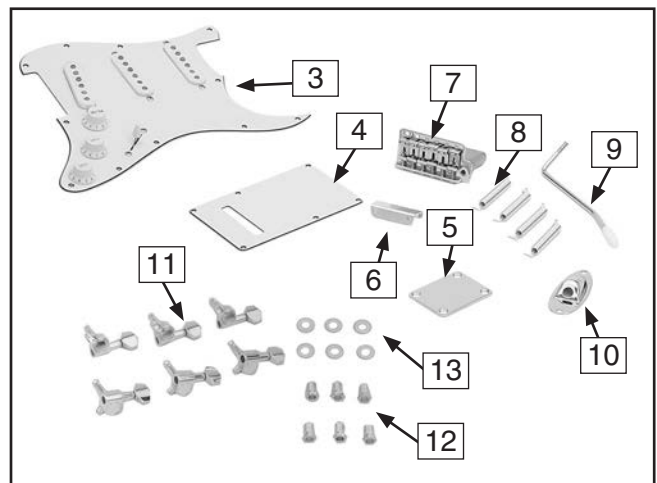

SECTION 3: PARTS INVENTORY

Parts & Inventory

REF	PART#	DESCRIPTION	QTY
1	PH8069001	Guitar Body	1
2	PH8069002	Neck	1
3	PH8069003	Pick Guard	1
4	PH8069004	Backplate	1
5	PH8069005	Neckplate	1
6	PH8069006	Spring Hanger	1
7	PH8069007	Tremolo Bridge	1
8	PH8069008	Tremolo Spring	4
9	PH8069009	Tremolo Arm	1
10	PH8069010	Audio Jack Plate	1
11	PH8069011	Tuning Machine	6
12	PH8069012	Hex Nut Bushing	6
13	PH8069013	Flat Washer 8mm	6
14	PH8069014	String	6
15	PH8069015	Chrome Screw 5 x 45mm	4
16	PH8069016	Chrome Screw 4 x 40mm	2
17	PH8069017	Chrome Screw 3.5 x 30mm	6
18	PH8069018	Chrome Screw 3.5 x 25mm	2
19	PH8069019	Chrome Screw 3.1 x 12mm	20
20	PH8069020	Chrome Screw 2.5 x 14mm	2
21	PH8069021	Chrome Screw 2.1 x 14mm	6
22	PH8069022	String Retainer	2
23	PH8069023	Bushing 4 x 5 x 3mm	2
24	PH8069024	Nut	1
25	PAW04M	Hex Wrench 4mm	1
26	PAW01.5M	Hex Wrench 1.5mm	1
27	PH8069027	Strap Button	2
28	PH8069028	Audio Jack	1

Figure 1. Boxed components.

Figure 2. Guitar parts.

Figure 3. More guitar parts.