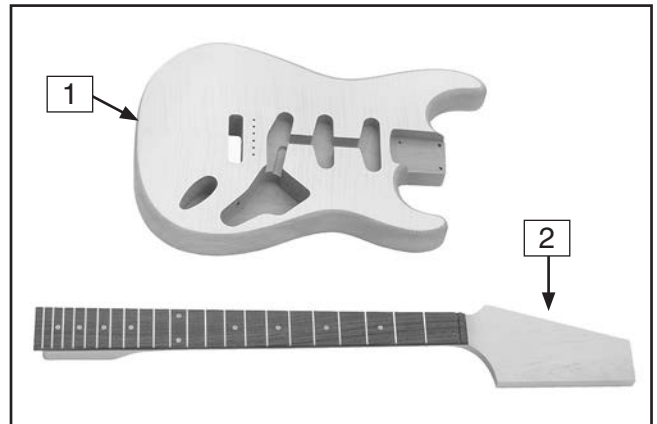

SECTION 3: PARTS INVENTORY

Parts & Inventory

REF	PART#	DESCRIPTION	QTY
1	PH8069001	Guitar Body	1
2	PH8069002	Neck	1
3	PH8069003	Pick Guard	1
4	PH8069004	Backplate	1
5	PH8069005	Neckplate	1
6	PH8069006	Spring Hanger	1
7	PH8069007	Tremolo Bridge	1
8	PH8069008	Tremolo Spring	4
9	PH8069009	Tremolo Arm	1
10	PH8069010	Audio Jack Plate	1
11	PH8069011	Tuning Machine	6
12	PH8069012	Hex Nut Bushing	6
13	PH8069013	Flat Washer 8mm	6
14	PH8069014	String	6
15	PH8069015	Chrome Screw 5 x 45mm	4
16	PH8069016	Chrome Screw 4 x 40mm	2
17	PH8069017	Chrome Screw 3.5 x 30mm	6
18	PH8069018	Chrome Screw 3.5 x 25mm	2
19	PH8069019	Chrome Screw 3.1 x 12mm	20
20	PH8069020	Chrome Screw 2.5 x 14mm	2
21	PH8069021	Chrome Screw 2.1 x 14mm	6
22	PH8069022	String Retainer	2
23	PH8069023	Bushing 4 x 5 x 3mm	2
24	PH8069024	Nut	1
25	PAW04M	Hex Wrench 4mm	1
26	PAW01.5M	Hex Wrench 1.5mm	1
27	PH8069027	Strap Button	2
28	PH8069028	Audio Jack	1

Figure 1. Boxed components.

Figure 2. Guitar parts.

Figure 3. More guitar parts.