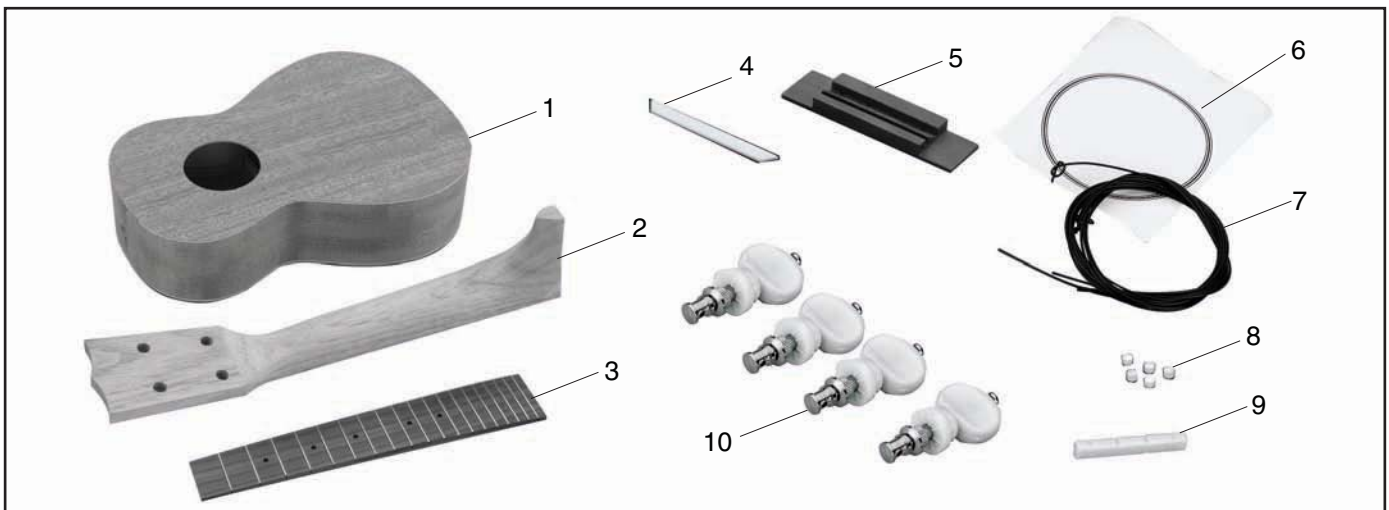

# PARTS INVENTORY

Figure 2. Ukulele parts.

REF	PART #	DESCRIPTION
1	PT10457001	Ukulele Body
2	PT10457002	Ukulele Neck
3	PT10457003	Fingerboard
4	PT10457004	Saddle
5	PT10457005	Bridge

REF	PART #	DESCRIPTION
6	PT10457006	Sound Hole Decal
7	PT10457007	String Set 4PC Set
8	PT10457008	Position Dots 5PC Set
9	PT10457009	String Nut
10	PT10457010	Tuning Peg 4PC Set