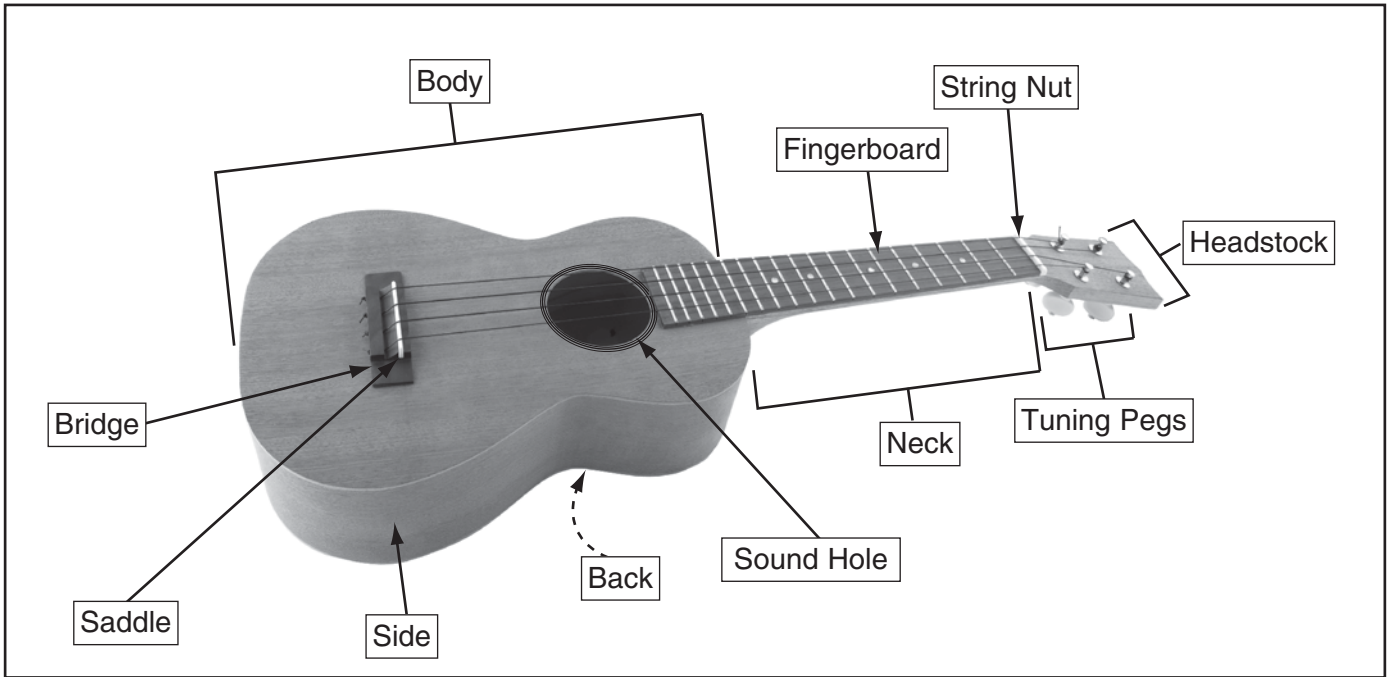

# Identification

Figure 1. Ukulele identification.

# PARTS INVENTORY

Figure 2. Ukulele parts.

REF	PART #	DESCRIPTION
1	PT10457001	Ukulele Body
2	PT10457002	Ukulele Neck
3	PT10457003	Fingerboard
4	PT10457004	Saddle
5	PT10457005	Bridge

REF	PART #	DESCRIPTION
6	PT10457006	Sound Hole Decal
7	PT10457007	String Set 4PC Set
8	PT10457008	Position Dots 5PC Set
9	PT10457009	String Nut
10	PT10457010	Tuning Peg 4PC Set