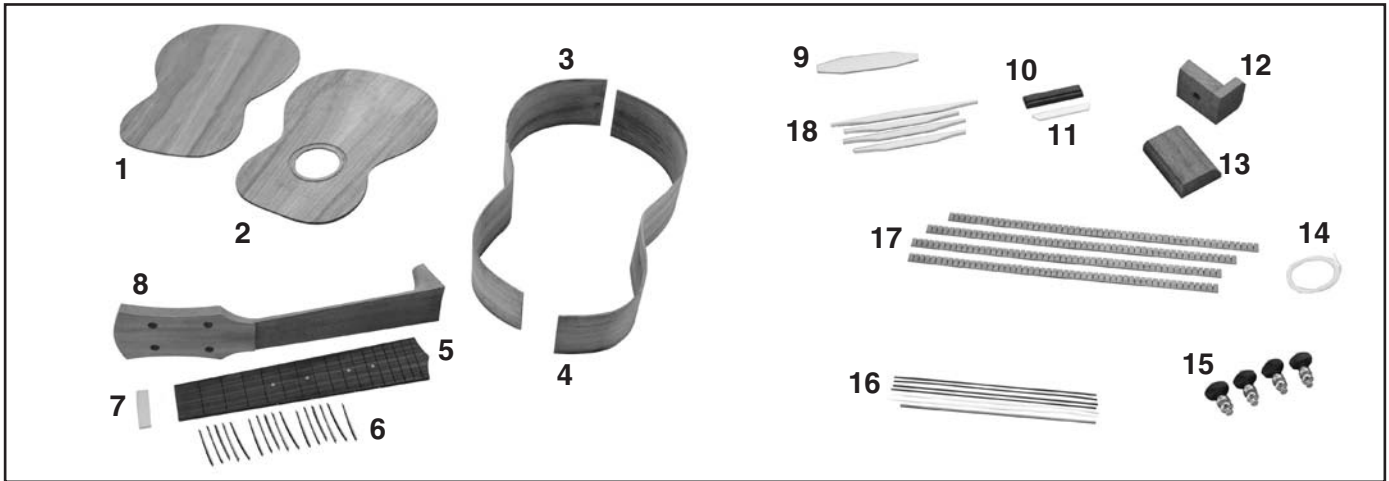

PARTS INVENTORY

Figure 2. Parts Identification.

REF	PART#	DESCRIPTION	QTY
1	PT10458001	BACK	1
2	PT10458002	SOUND BOARD	1
3	PT10458003	RIGHT SIDE	1
4	PT10458004	LEFT SIDE	1
5	PT10458005	FINGERBOARD	1
6	PT10458006	FRET SET 16PC	1
7	PT10458007	STRING NUT	1
8	PT10458008	NECK	1
9	PT10458009	BRIDGE PLATE	1
10	PT10458010	BRIDGE ROSEWOOD	1
11	PT10458011	SADDLE	1
12	PT10458012	NECK BLOCK	1
13	PT10458013	TAIL BLOCK	1
14	PT10458014	UKULELE STRINGS NYLON 4PC SET	1
15	PT10458015	TUNERS 4PC	1
16	PT10458016	PURFLING SET 7PC	1
17	PT10458017	KERFING TRIANGLE-MAH 15" 4PC	1
18	PT10458018	BRACE SET*	1

*Brace Set includes 1 each of the following:

- Sound Board Brace $5\frac{1}{2}" \times 1\frac{13}{32}" \times \frac{3}{16}"$
- Sound Board Brace $4\frac{29}{32}" \times 1\frac{13}{32}" \times \frac{3}{16}"$
- Back Brace $6\frac{7}{8}" \times 1\frac{13}{32}" \times \frac{3}{16}"$
- Back Brace $5\frac{5}{16}" \times 1\frac{13}{32}" \times \frac{3}{16}"$