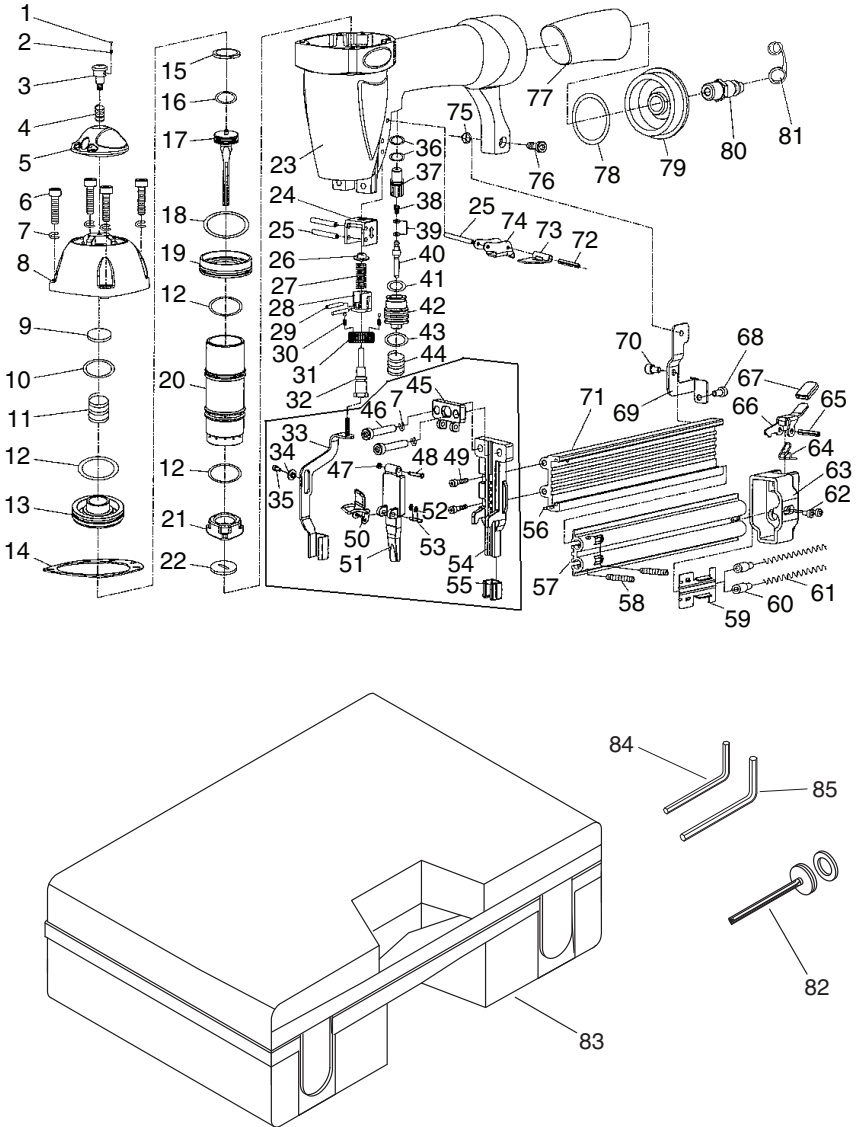

T20568 PARTS BREAKDOWN

T20568 PARTS LIST

REF PART #	DESCRIPTION
1	PT20568001 STEEL BALL 2.5MM
2	PT20568002 ORIENTATION SPRING
3	PT20568003 SHOULDER BOLT M4-.7 X 16
4	PT20568004 DIRECTION SPRING
5	PT20568005 AIR DEFLECTOR
6	PSB15M CAP SCREW M5-.8 X 20
7	PLW01M LOCK WASHER 5MM
8	PT20568008 CYLINDER CAP
9	PT20568009 SEALING WASHER 18MM
10	PT20568010 O-RING 17 X 2.65
11	PT20568011 COMPRESSION SPRING
12	PT20568012 O-RING 33.6 X 2
13	PT20568013 SWITCH PISTON
14	PT20568014 GASKET
15	PT20568015 O-RING 30 X 3
16	PT20568016 O-RING 23.5 X 2
17	PT20568017 MAIN PISTON
18	PT20568018 O-RING 41.7 X 3
19	PT20568019 COLLAR
20	PT20568020 CYLINDER
21	PT20568021 BUMPER
22	PT20568022 PISTON SLOT WASHER
23	PT20568023 GUN BODY
24	PT20568024 DIRECTION SEAT
25	PRP55M ROLL PIN 3 X 27
26	PT20568026 SPRING SEAT
27	PT20568027 COMPRESSION SPRING
28	PT20568028 ADJUSTMENT SEAT
29	PT20568029 ROLL PIN 1.5 X 8
30	PT20568030 COMPRESSION SPRING
31	PT20568031 ADJUSTMENT WHEEL
32	PT20568032 ADJUSTMENT BOLT
33	PT20568033 SAFETY GUARD
34	PT20568034 RING
35	PSB80M CAP SCREW M3-.5 X 8
36	PT20568036 O-RING 7 X 1.5
37	PT20568037 TRIGGER VALVE GUIDE
38	PT20568038 COMPRESSION SPRING
39	PT20568039 O-RING 1.9 X 1.1
40	PT20568040 SWITCH PIPE
41	PT20568041 O-RING 11.2 X 1.6
42	PT20568042 SWITCH SEAT
43	PT20568043 O-RING 13.2 X 1.9