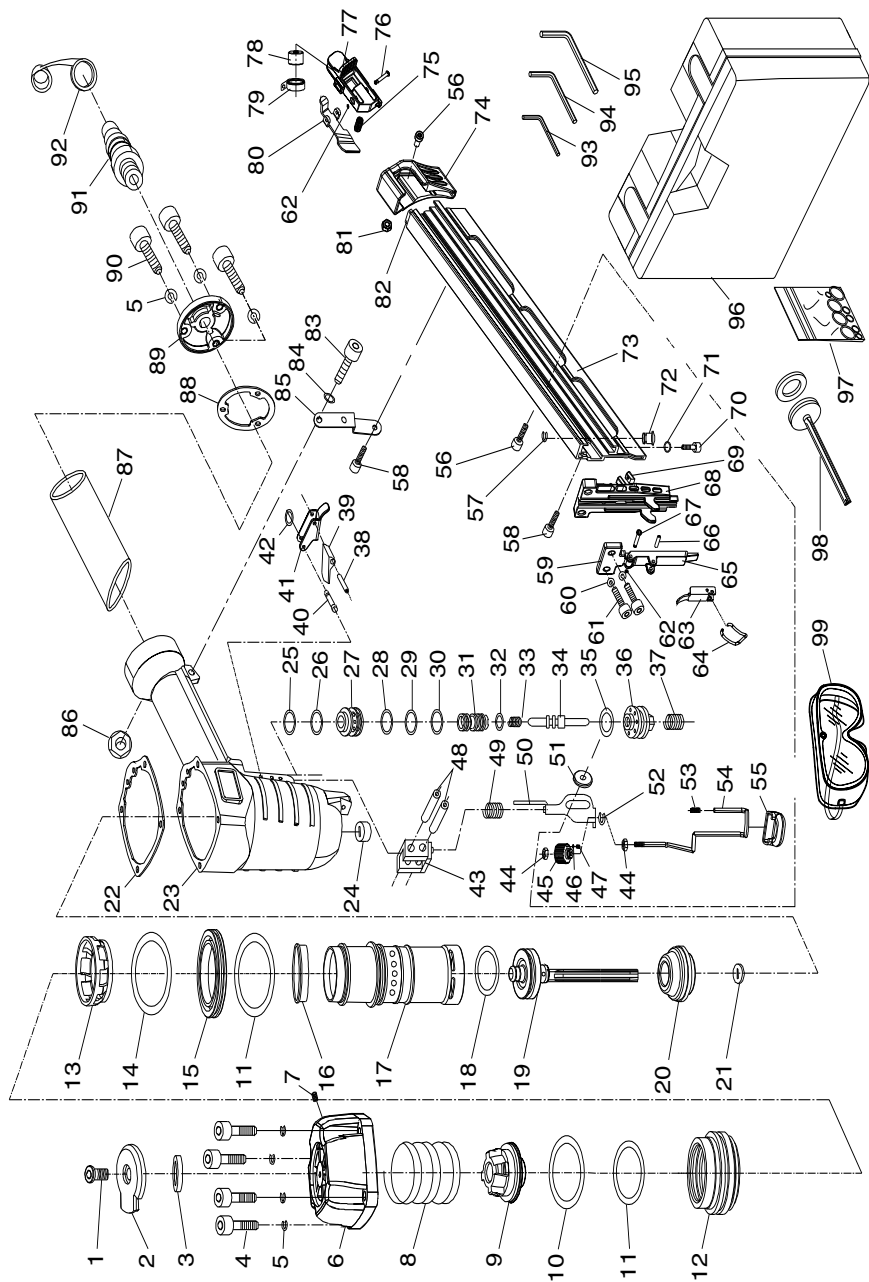

PARTS BREAKDOWN

PARTS LIST

REF	PART #	DESCRIPTION
1	PT20644001	SPECIAL CAP SCREW
2	PT20644002	AIR DEFLECTOR
3	PT20644003	RUBBER WASHER
4	PSB38M	CAP SCREW M5-.8 X 25
5	PLW01M	LOCK WASHER 5MM
6	PT20644006	CYLINDER COVER
7	PSS79M	SET SCREW M4-.7 x 6
8	PT20644008	COMPRESSION SPRING
9	PT20644009	SWITCH VALVE SEAT
10	PORG030	O-RING 29.4 X 3.1 G30
11	PORG045	O-RING 44.4 X 3.1 G45
12	PT20644012	SWITCH VALVE
13	PT20644013	COLLAR
14	PORG065	O-RING 64.4 X 3.1 G65
15	PT20644015	FIXED RING
16	PT20644016	SEALING WASHER
17	PT20644017	CYLINDER
18	PORP035	O-RING 34.7 X 3.5 P35
19	PT20644019	PISTON
20	PT20644020	BUMPER
21	PT20644021	GUIDE
22	PT20644022	GASKET
23	PT20644023	GUN BODY
24	PT20644024	RUBBER WASHER
25	PT20644025	O-RING 15 X 2.65
26	PORS018	O-RING 17.5 X 1.5 S18
27	PT20644027	TRIGGER VALVE SEAT
28	PH7665031	O-RING 6.2 X 1.8
29	PH7665032	O-RING 6.4 X 2
30	PH7665033	O-RING 9 X 1.8
31	PT20644031	TRIGGER VALVE GUIDE
32	PH7665036	O-RING 2.5 X 1.5
33	PT20644033	SWITCH VALVE SPRING
34	PT20644034	SWITCH VALVE STEM
35	PH7665037	O-RING 20.3 X 2.3
36	PT20644036	TRIGGER VALVE SEAT
37	PT20644037	COMPRESSION SPRING
38	PRP02M	ROLL PIN 3 X 16
39	PT20644039	SAFETY SPACER
40	PT20644040	PIN
41	PT20644041	TRIGGER
42	PT20644042	O-RING 1.7 X 2
43	PT20644043	SAFETY SEAT
44	PN04M	HEX NUT M4-.7
45	PT20644045	ADJUSTING NUT
46	PT20644046	STEEL BALL 2MM
47	PT20644047	COMPRESSION SPRING
48	PRP97M	ROLL PIN 3 X 30
49	PT20644049	COMPRESSION SPRING
50	PT20644050	DRIVE STAND