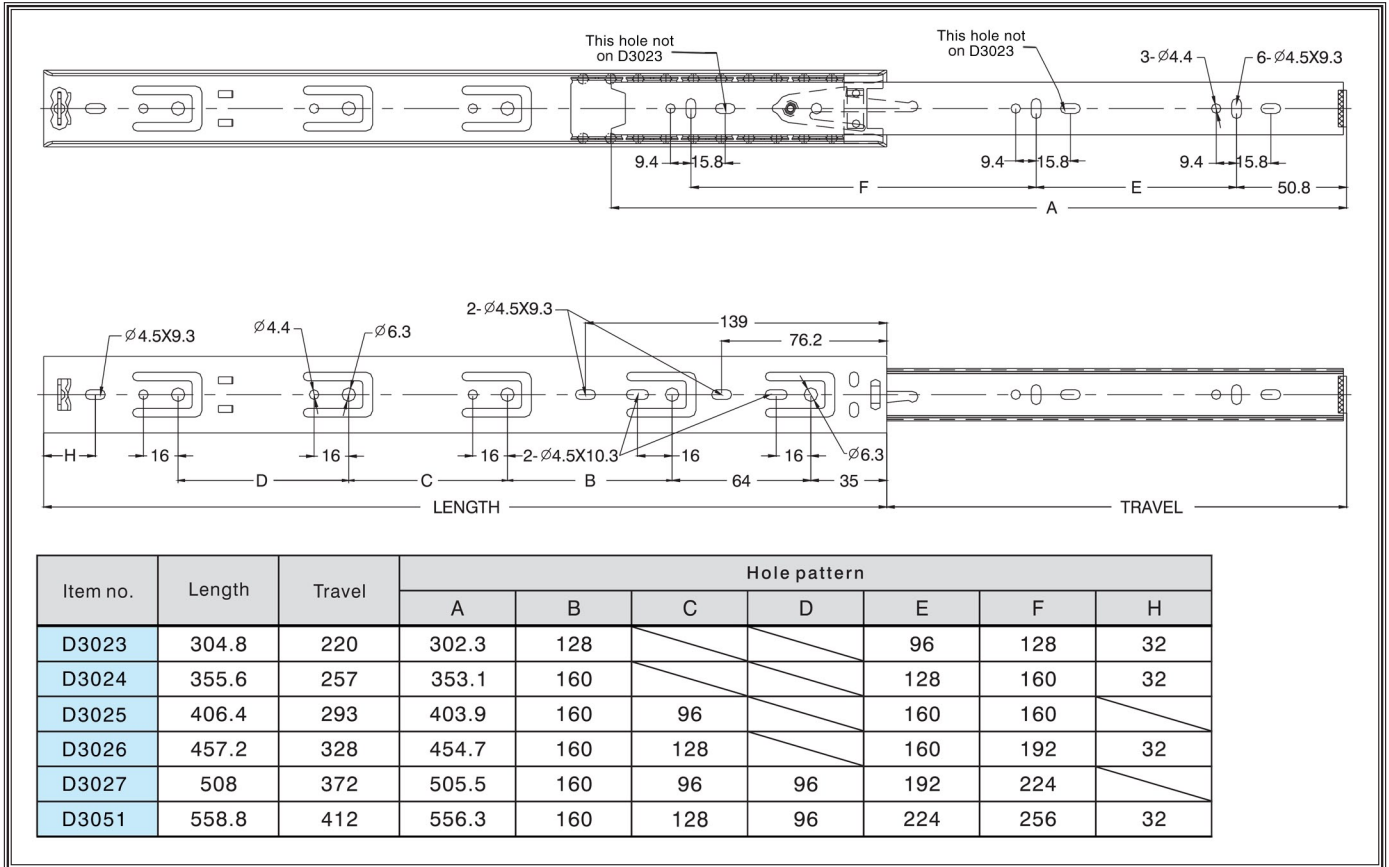

COPYRIGHT © NOVEMBER, 2010 BY WOODSTOCK INTERNATIONAL, INC.

WARNING: NO PORTION OF THIS MANUAL MAY BE REPRODUCED IN ANY SHAPE OR FORM WITHOUT

#13489TR

THE WRITTEN APPROVAL OF WOODSTOCK INTERNATIONAL, INC.

Printed in China