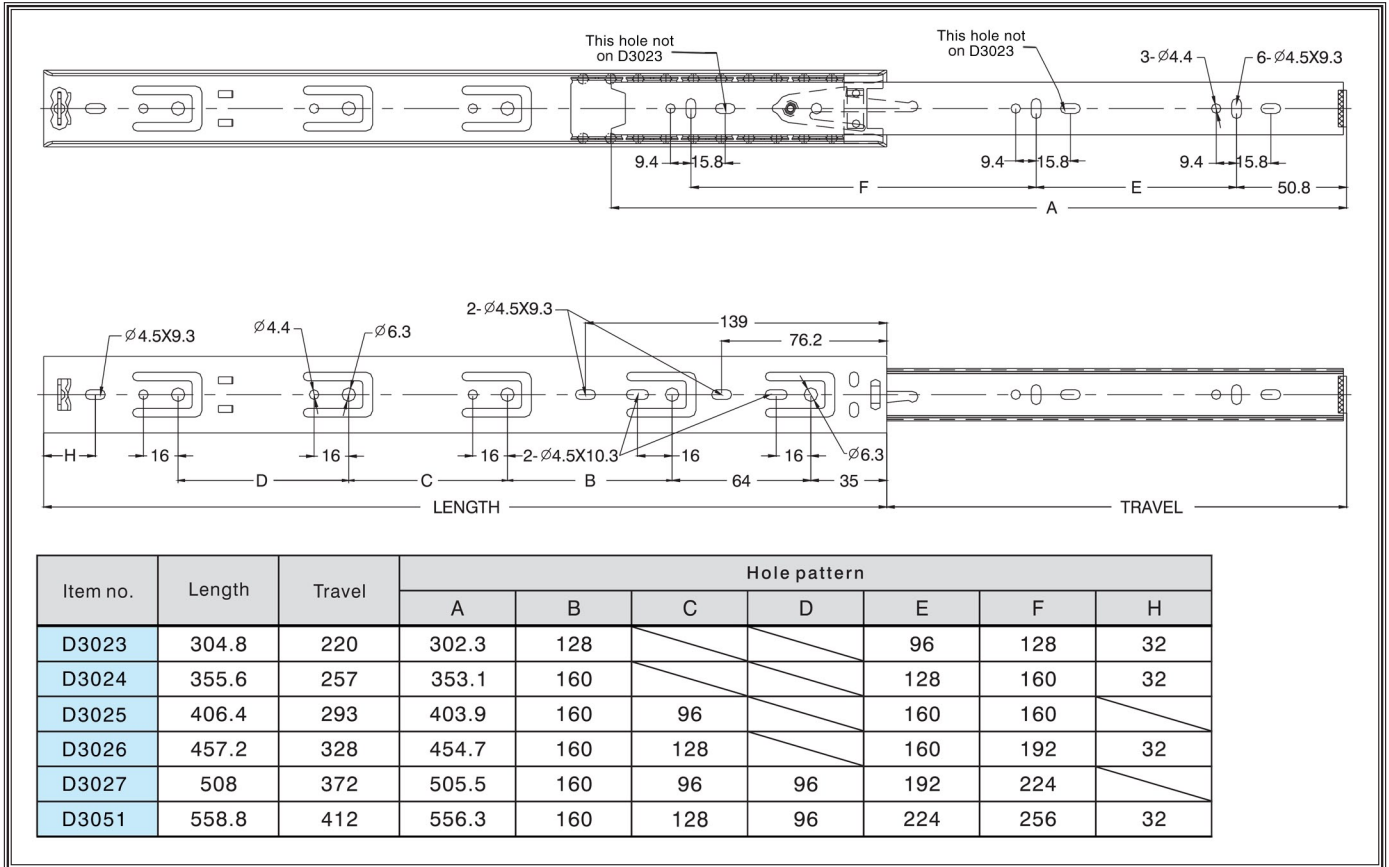

# Models D3023-27, D3051 Ball Bearing 3/4 Extension Drawer Slides

Phone #: (360) 734-3482 • Online Tech Support: tech-support@shopfox.biz • Web: www.shopfox.biz

D3023 12" Drawer Slide  
D3024 14" Drawer Slide

D3025 16" Drawer Slide  
D3026 18" Drawer Slide

D3027 20" Drawer Slide  
D3051 22" Drawer Slide

**COPYRIGHT © NOVEMBER, 2010 BY WOODSTOCK INTERNATIONAL, INC.**

**WARNING: NO PORTION OF THIS MANUAL MAY BE REPRODUCED IN ANY SHAPE OR FORM WITHOUT**