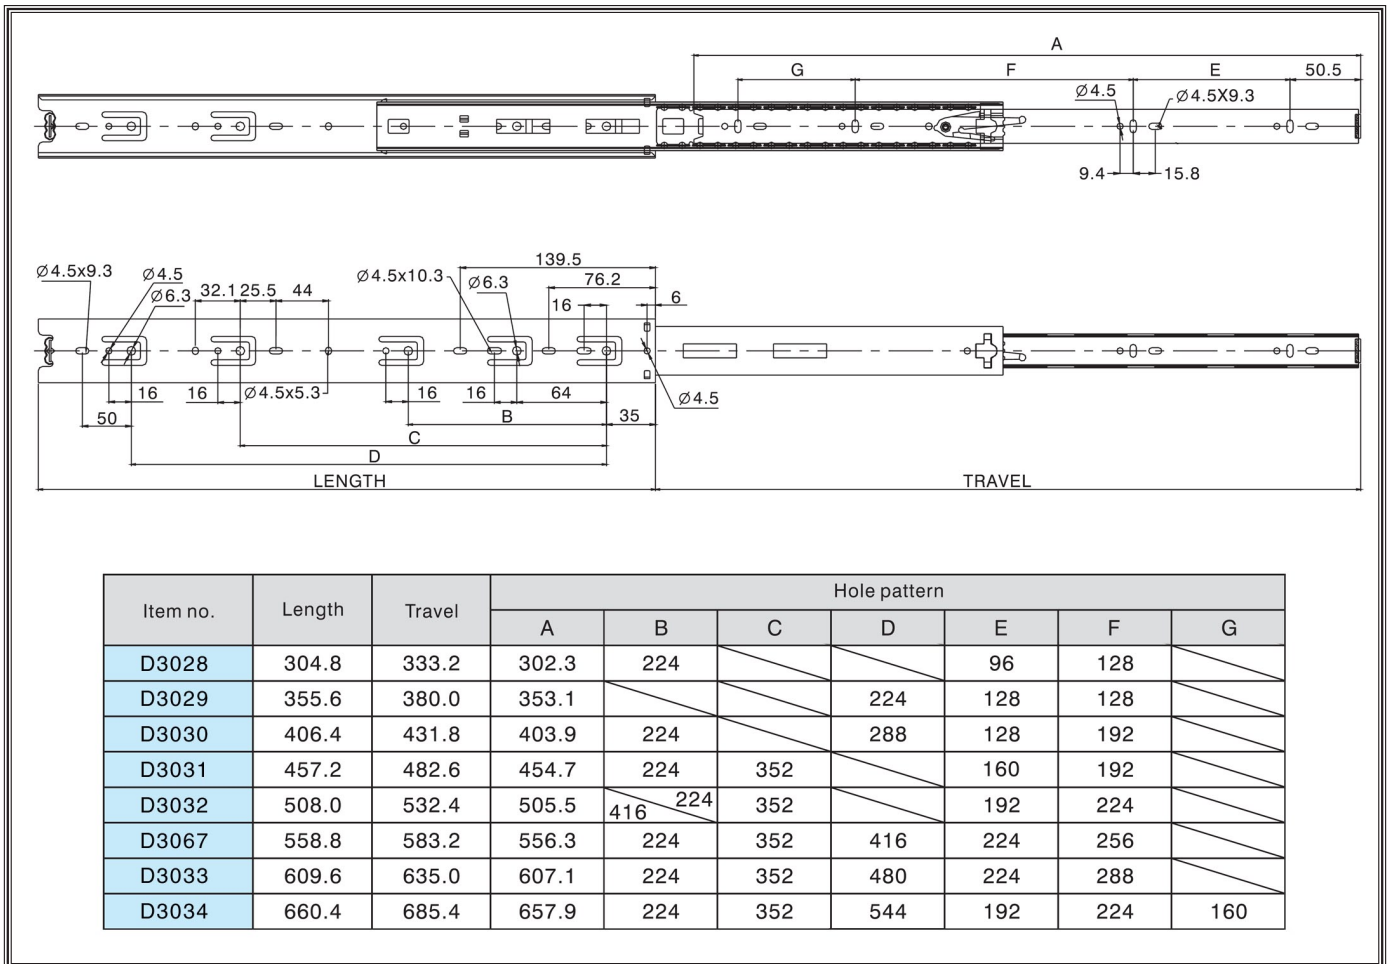

D3033 24" Drawer Slide  
D3034 26" Drawer Slide

**COPYRIGHT © NOVEMBER, 2010 BY WOODSTOCK INTERNATIONAL, INC.**

**WARNING: NO PORTION OF THIS MANUAL MAY BE REPRODUCED IN ANY SHAPE OR FORM WITHOUT**

#13490TR