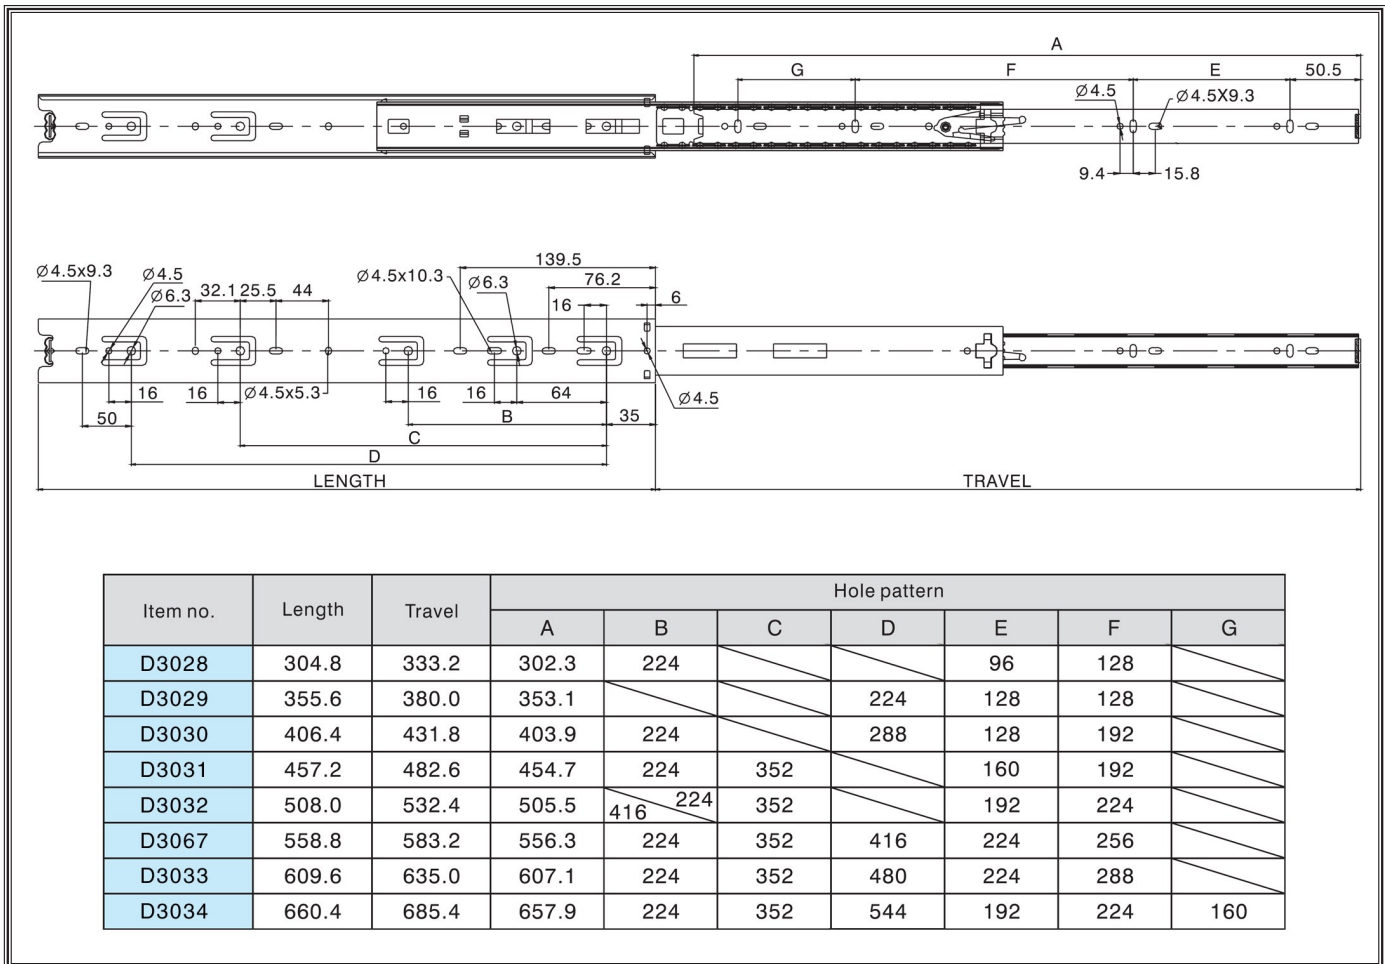

D3033 24" Drawer Slide  
D3034 26" Drawer Slide

**COPYRIGHT © NOVEMBER, 2010 BY WOODSTOCK INTERNATIONAL, INC.**

**WARNING: NO PORTION OF THIS MANUAL MAY BE REPRODUCED IN ANY SHAPE OR FORM WITHOUT**

#13490TR