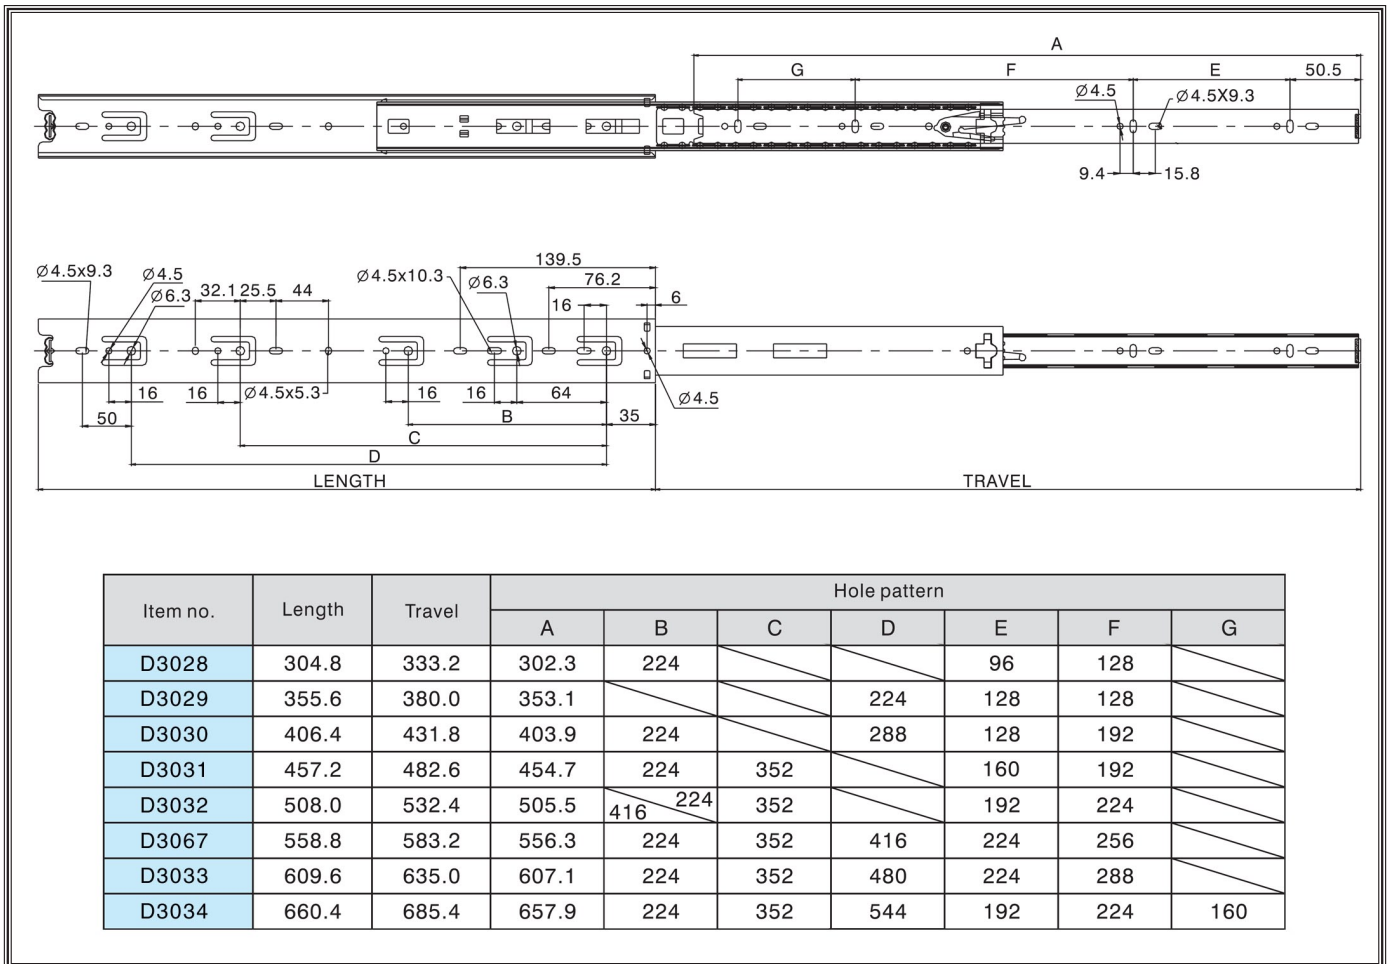

Models D3028-34, D3067

Full Extension Drawer Slides

Phone #: (360) 734-3482 • Online Tech Support: tech-support@shopfox.biz • Web: www.shopfox.biz

D3028 12" Drawer Slide
D3029 14" Drawer Slide
D3030 16" Drawer Slide

D3031 18" Drawer Slide
D3032 20" Drawer Slide
D3067 22" Drawer Slide

D3033 24" Drawer Slide
D3034 26" Drawer Slide

COPYRIGHT © NOVEMBER, 2010 BY WOODSTOCK INTERNATIONAL, INC.

WARNING: NO PORTION OF THIS MANUAL MAY BE REPRODUCED IN ANY SHAPE OR FORM WITHOUT