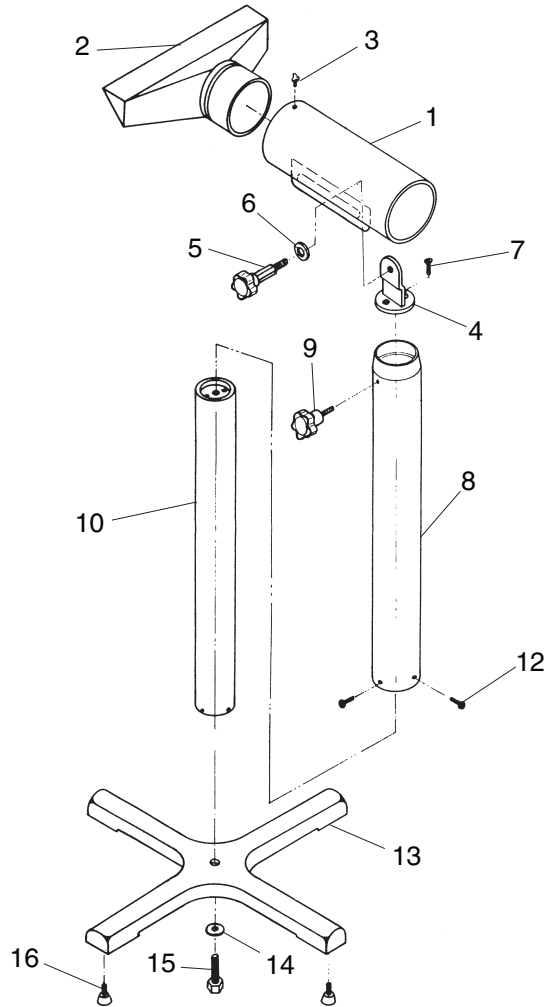

MODEL G2754 FLOOR ATTACHMENT PARTS INFORMATION

Parts information is provided for service purposes only. Not all parts are available for purchase.

REF	PART #	DESCRIPTION
1	P2754001	DUST PORT
2	P2754002	COLLECTION NOZZLE
3	P2752015	LOCK KNOB 1/4-20 X 3/8
4	P2754004	DUST PORT BRACKET
5	P2754005	KNOB BOLT 3/8-16 X 5/8
6	PW02	FLAT WASHER 3/8
7	PFH04	FLAT HD SCR 1/4-20 X 5/8
8	P2754008	EXTENSION TUBE

REF	PART #	DESCRIPTION
9	P2754009	KNOB BOLT 5/16-18 X 3/4
10	P2754010	LOWER SUPPORT TUBE
12	PS18	PHLP HD SCR 10-24 X 1/4
13	P2754013	BASE
14	PW02	FLAT WASHER 3/8
15	PB18	HEX BOLT 3/8-16 X 1
16	P2754016	FOOT PAD M6-1 X 20