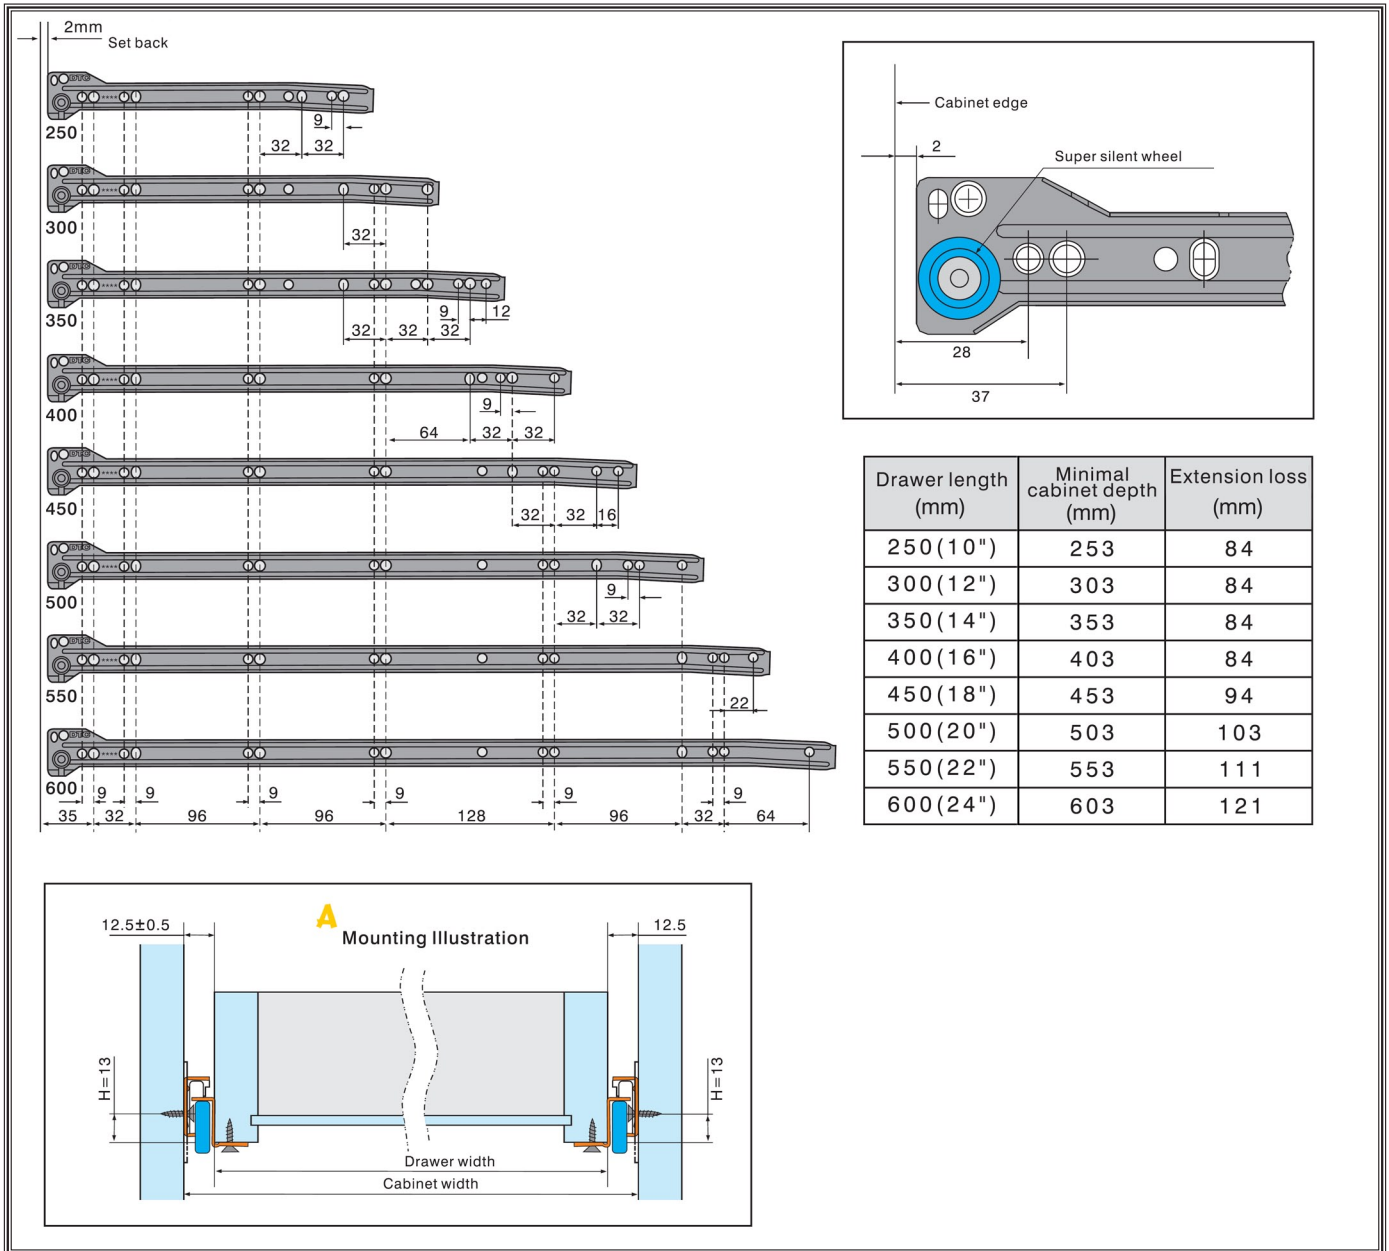

D3021 16" Drawer Slide
D3022 18" Drawer Slide
D3050 20" Drawer Slide

D3095 22" Drawer Slide

COPYRIGHT © NOVEMBER, 2010 BY WOODSTOCK INTERNATIONAL, INC.

WARNING: NO PORTION OF THIS MANUAL MAY BE REPRODUCED IN ANY SHAPE OR FORM WITHOUT