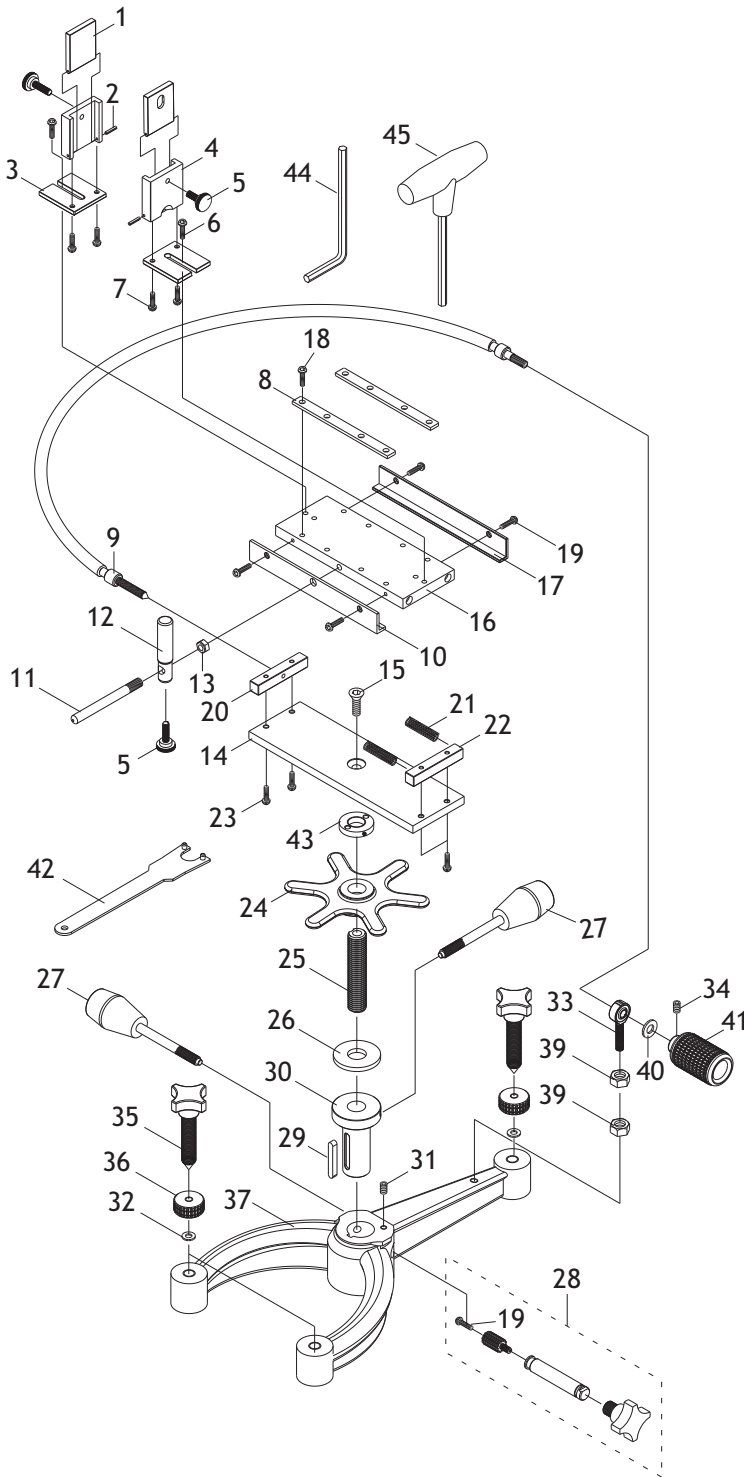

BE1006 Parts Breakdown

REF	PART #	DESCRIPTION
1	PBE1006001	CLAMP SHOE
2	PBE1006002	ROLL PIN 3 X 50
3	PBE1006003	ADJUSTING PLATE
4	PBE1006004	CLAMP SUPPORT
5	PBE1006005	THUMB KNOB 1/4-28 X 1-1/4
6	PBE1006006	BUTTON HD CAP SCR 1/4-20 X 1/2
7	PBE1006007	FLAT HD SCR 10-24 X 1/2
8	PBE1006008	CLAMP BAR
9	PBE1006009	DRIVE SHAFT
10	PBE1006010	AFT SLIDE RAIL
11	PBE1006011	STOP POST RAIL
12	PBE1006012	STOP POST
13	PBE1006013	HEX NUT 5/16-18
14	PBE1006014	SLIDE BASE
15	PBE1006015	FLAT HD CAP SCR 3/8-16 X 3/4
16	PBE1006016	SLIDE
17	PBE1006017	FORE SLIDE RAIL
18	PBE1006018	BUTTON HD CAP SCR 1/4-20 X 1/2
19	PBE1006019	BUTTON HD CAP SCR 10-24 X 1/2
20	PBE1006020	SLIDE ADJUST BRACKET
21	PBE1006021	COMPRESSION SPRING
22	PBE1006022	SPRING BRACKET
23	PBE1006023	BUTTON HD CAP SCR 10-24 X 1/2
24	PBE1006024	MARINER WHEEL
25	PBE1006025	ELEVATION SCREW 3/4-10
26	PBE1006026	THRUST BEARING TEFLON
27	PBE1006027	LOCK KNOB 3/8-16
28	PBE1006028	ELEVATION KNOB & PINION ASSY
29	PBE1006029	KEY 1/4 X 1/4 X 1-3/4
30	PBE1006030	ELEVATION RACK
31	PBE1006031	SET SCREW 1/4-20 X 1/2 BALL-PT
32	PBE1006032	FLAT WASHER 1/2 TEFLON
33	PBE1006033	KNOB BEARING
34	PBE1006034	SET SCREW 10-24 X 1/4
35	PBE1006035	LEVELING SCREW 1/2-13 X 3-1/2
36	PBE1006036	LOCKING THUMB WHEEL 1/2-13
37	PBE1006037	SLINGSHOT BASE, CAST IRON
39	PBE1006039	HEX NUT 5/16-18
40	PBE1006040	FLAT WASHER 5/16 TEFLON
41	PBE1006041	SLIDE KNOB
42	PBE1006042	SPANNER WRENCH 28MM PIN-TYPE
43	PBE1006043	KNURLED SPANNER NUT 3/4-10
44	PBE1006044	HEX WRENCH 4MM
45	PBE1006045	HEX T-WRENCH 5MM