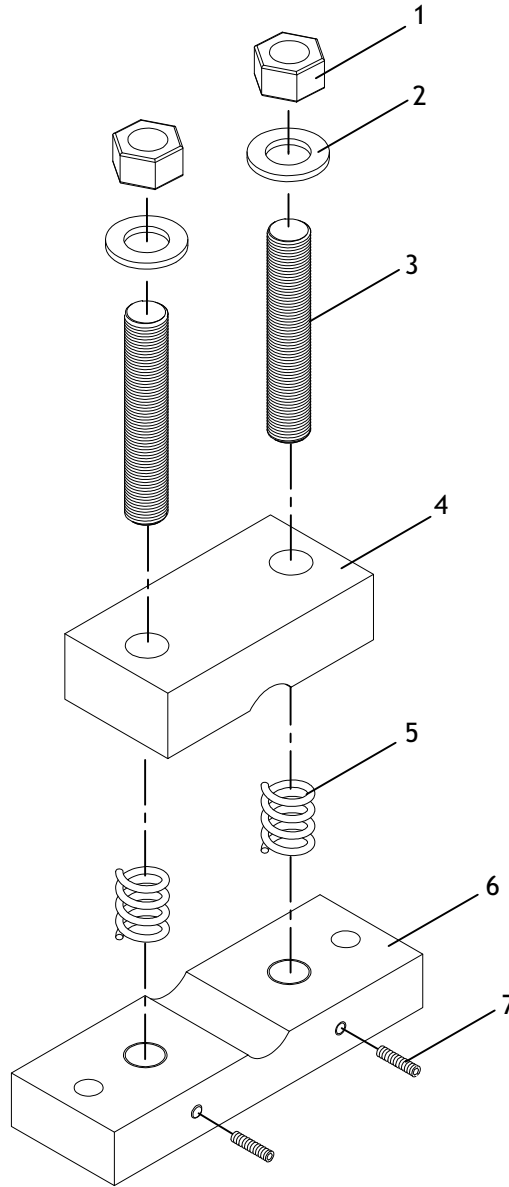

# BE1127 Parts Breakdown

REF PART #	DESCRIPTION
1	PBE1127001 HEX NUT 3/4-16
2	PBE1127002 FLAT WASHER 3/4
3	PBE1127003 STUD-FT 3/4-16 X 4
4	PBE1127004 VISE BODY, UPPER HALF

REF PART #	DESCRIPTION
5	PBE1127005 COMPRESSION SPRING
6	PBE1127006 VISE BODY, LOWER HALF
7	PBE1127007 SET SCREW 1/4-20 x 7/8