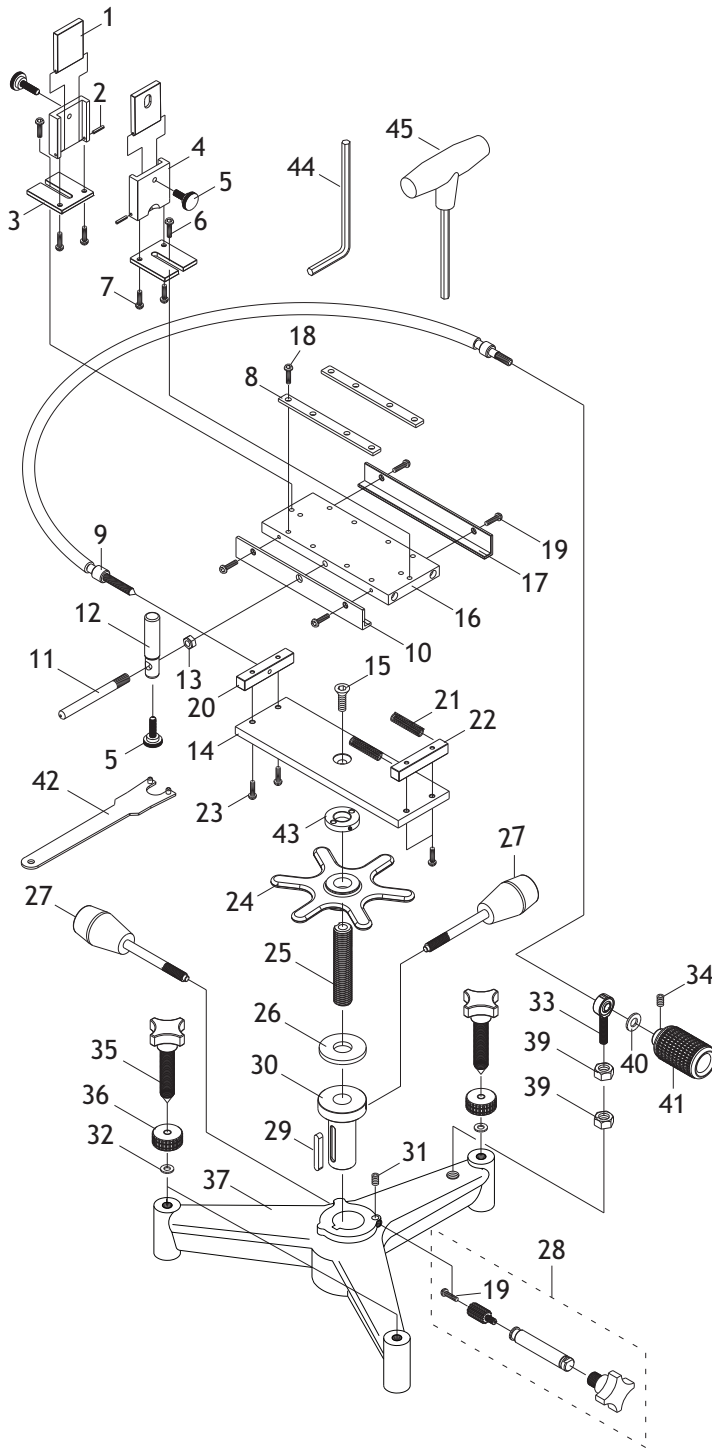

BE1153 Parts Breakdown

REF	PART #	DESCRIPTION
1	PBE1153001	CLAMP SHOE
2	PBE1153002	ROLL PIN 3 X 50
3	PBE1153003	ADJUSTING PLATE
4	PBE1153004	CLAMP SUPPORT
5	PBE1153005	THUMB KNOB 1/4-28 X 1-1/4
6	PBE1153006	BUTTON HD CAP SCR 1/4-20 X 1/2
7	PBE1153007	FLAT HD SCR 10-24 X 1/2
8	PBE1153008	CLAMP BAR
9	PBE1153009	DRIVE SHAFT
10	PBE1153010	AFT SLIDE RAIL
11	PBE1153011	STOP POST RAIL
12	PBE1153012	STOP POST
13	PBE1153013	HEX NUT 5/16-18
14	PBE1153014	SLIDE BASE
15	PBE1153015	FLAT HD CAP SCR 3/8-16 X 3/4
16	PBE1153016	SLIDE
17	PBE1153017	FORE SLIDE RAIL
18	PBE1153018	BUTTON HD CAP SCR 1/4-20 X 3/4
19	PBE1153019	BUTTON HD CAP SCR 10-24 X 1/2
20	PBE1153020	SLIDE ADJUST BRACKET
21	PBE1153021	COMPRESSION SPRING
22	PBE1153022	SPRING BRACKET
23	PBE1153023	BUTTON HD CAP SCR 10-24 X 1/2
24	PBE1153024	MARINER WHEEL
25	PBE1153025	ELEVATION SCREW 3/4-10
26	PBE1153026	THRUST BEARING TEFLON
27	PBE1153027	LOCK KNOB 3/8-16
28	PBE1153028	ELEVATION KNOB & PINION ASSY
29	PBE1153029	KEY 1/4 X 1/4 X 1-3/4
30	PBE1153030	ELEVATION RACK
31	PBE1153031	SET SCREW 1/4-20 X 1/2 BALL-PT
32	PBE1153032	FLAT WASHER 1/2 TEFLON
33	PBE1153033	KNOB BEARING
34	PBE1153034	SET SCREW 10-24 X 1/4
35	PBE1153035	LEVELING SCREW 1/2-13 x 3-1/2
36	PBE1153036	LOCKING THUMB WHEEL 1/2-13
37	PBE1153037	TRIANGLE BASE (CAST-IRON)
39	PBE1153039	HEX NUT 5/16-18
40	PBE1153040	FLAT WASHER 5/16 TEFLON
41	PBE1153041	SLIDE KNOB
42	PBE1153042	SPANNER WRENCH 28MM PIN-TYPE
43	PBE1153043	KNURLED SPANNER NUT 3/4-10
44	PBE1153044	HEX WRENCH 4MM
45	PBE1153045	HEX T-WRENCH 5MM