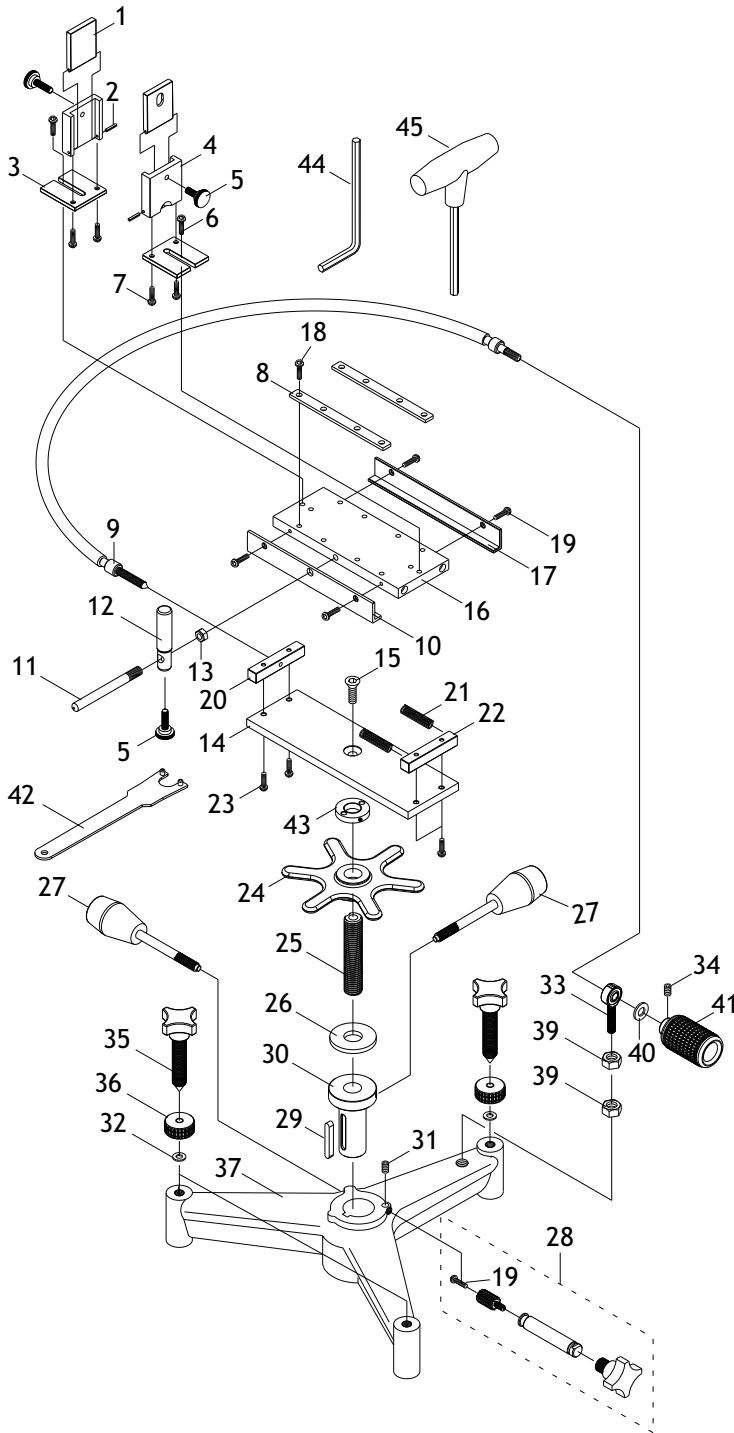

# BE1209 Parts Breakdown

REF	PART #	DESCRIPTION
1	PBE1209001	CLAMP SHOE
2	PBE1209002	ROLL PIN 3 X 50
3	PBE1209003	ADJUSTING PLATE
4	PBE1209004	CLAMP SUPPORT
5	PBE1209005	THUMB KNOB 1/4-28 X 1-1/4
6	PBE1209006	BUTTON HD CAP SCR 1/4-20 X 1/2
7	PBE1209007	FLAT HD SCR 10-24 X 1/2
8	PBE1209008	CLAMP BAR
9	PBE1209009	DRIVE SHAFT
10	PBE1209010	AFT SLIDE RAIL
11	PBE1209011	STOP POST RAIL
12	PBE1209012	STOP POST
13	PBE1209013	HEX NUT 5/16-18
14	PBE1209014	SLIDE BASE
15	PBE1209015	FLAT HD CAP SCR 3/8-16 X 3/4
16	PBE1209016	WINDAGE SLIDE
17	PBE1209017	FORE SLIDE RAIL
18	PBE1209018	BUTTON HD CAP SCR 1/4-20 X 1/2
19	PBE1209019	BUTTON HD CAP SCR 10-24 X 1/2
20	PBE1209020	SLIDE ADJUST BRACKET
21	PBE1209021	COMPRESSION SPRING
22	PBE1209022	SPRING BRACKET
23	PBE1209023	BUTTON HD CAP SCR 10-24 X 1/2
24	PBE1209024	MARINER WHEEL
25	PBE1209025	ELEVATION SCREW 3/4-10
26	PBE1209026	THRUST BEARING TEFLON
27	PBE1209027	LOCK KNOB 3/8-16
28	PBE1209028	ELEVATION KNOB & PINION ASSY
29	PBE1209029	KEY 1/4 X 1/4 X 1-3/4
30	PBE1209030	ELEVATION RACK
31	PBE1209031	SET SCREW 1/4-20 X 1/2 BALL-PT
32	PBE1209032	FLAT WASHER 5/8 TEFLON
33	PBE1209033	KNOB BEARING
34	PBE1209034	SET SCREW 10-24 X 1/4
35	PBE1209035	LEVELING SCREW 5/8-11 X 3-1/2
36	PBE1209036	LOCKING THUMB WHEEL 5/8-11
37	PBE1209037	BIG FIFTY BASE, CAST IRON
39	PBE1209039	HEX NUT 5/16-18
40	PBE1209040	FLAT WASHER 5/16 TEFLON
41	PBE1209041	SLIDE KNOB
42	PBE1209042	SPANNER WRENCH 28MM PIN-TYPE
43	PBE1209043	KNURLED SPANNER NUT 3/4-10
44	PBE1209044	HEX WRENCH 4MM
45	PBE1209045	HEX T-WRENCH 5MM