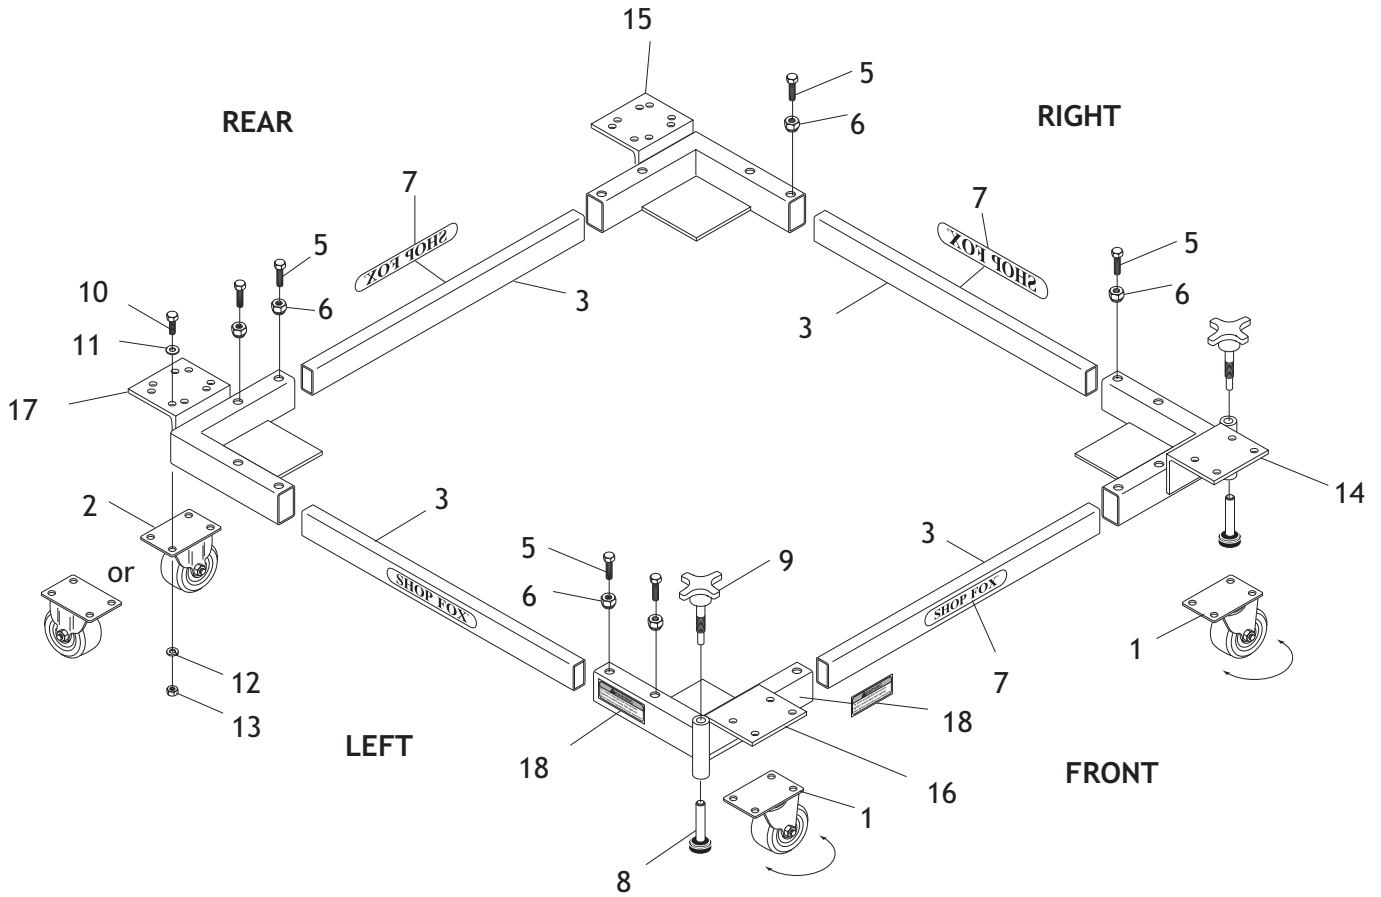

### D2057A Parts

REF	PART #	DESCRIPTION
1	XD2057A001	SWIVEL CASTER
2	XD2057A002	FIXED CASTER
3	XD2057A003	RAIL 21-1/4" LONG
5	XD2057A005	HEX BOLT M8-1.25 X 25
6	XD2057A006	LOCK NUT M8-1.25
7	XD2057A007	SHOP FOX LOGO LABEL
8	XD2057A008	FOOT WITH MAGNET
9	XD2057A009	KNOB M12-1.75
10	XD2057A010	HEX BOLT M8-1.25 X 16

REF	PART #	DESCRIPTION
11	XD2057A011	FLAT WASHER 8MM
12	XD2057A012	LOCK WASHER 8MM
13	XD2057A013	HEX NUT M8-1.25
14	XD2057A014	RIGHT CORNER BRACKET W/FOOT POST
15	XD2057A015	RIGHT CORNER BRACKET
16	XD2057A016	LEFT CORNER BRACKET W/FOOT POST
17	XD2057A017	LEFT CORNER BRACKET
18	XD2057A018	TIGHTEN FEET WARNING LABEL