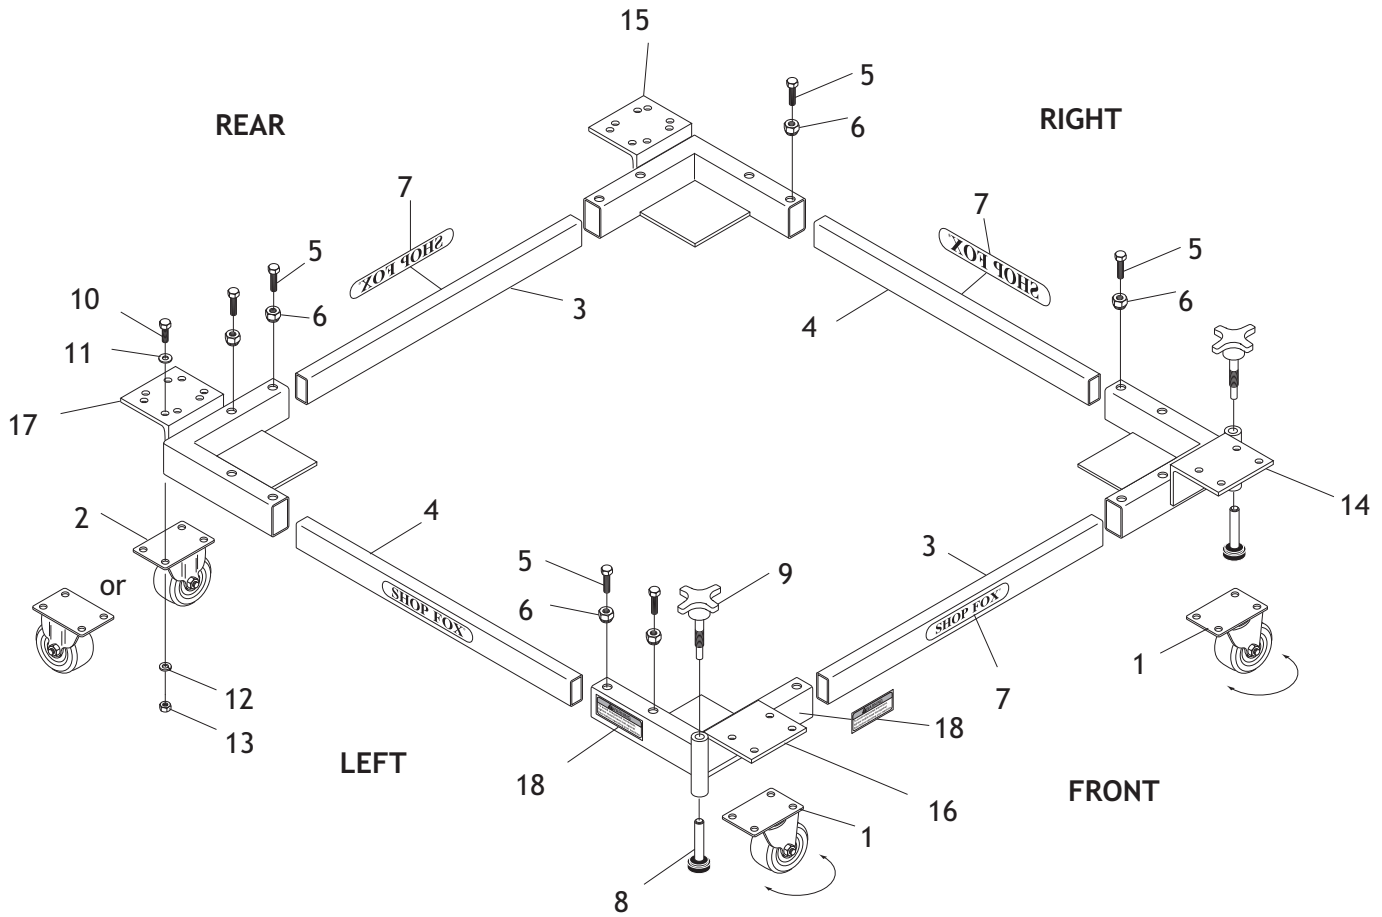

D2058A Parts

REF	PART #	DESCRIPTION
1	XD2058A001	SWIVEL CASTER
2	XD2058A002	FIXED CASTER
3	XD2058A003	RAIL 20" LONG
4	XD2058A004	RAIL 25" LONG
5	XD2058A005	HEX BOLT M8-1.25 X 25
6	XD2058A006	LOCK NUT M8-1.25
7	XD2058A007	SHOP FOX LOGO LABEL
8	XD2058A008	FOOT WITH MAGNET
9	XD2058A009	KNOB M12-1.75

REF	PART #	DESCRIPTION
10	XD2058A010	HEX BOLT M8-1.25 X 16
11	XD2058A011	FLAT WASHER 8MM
12	XD2058A012	LOCK WASHER 8MM
13	XD2058A013	HEX NUT M8-1.25
14	XD2058A014	RIGHT CORNER BRACKET W/FOOT POST
15	XD2058A015	RIGHT CORNER BRACKET
16	XD2058A016	LEFT CORNER BRACKET W/FOOT POST
17	XD2058A017	LEFT CORNER BRACKET
18	XD2058A018	TIGHTEN FEET WARNING LABEL