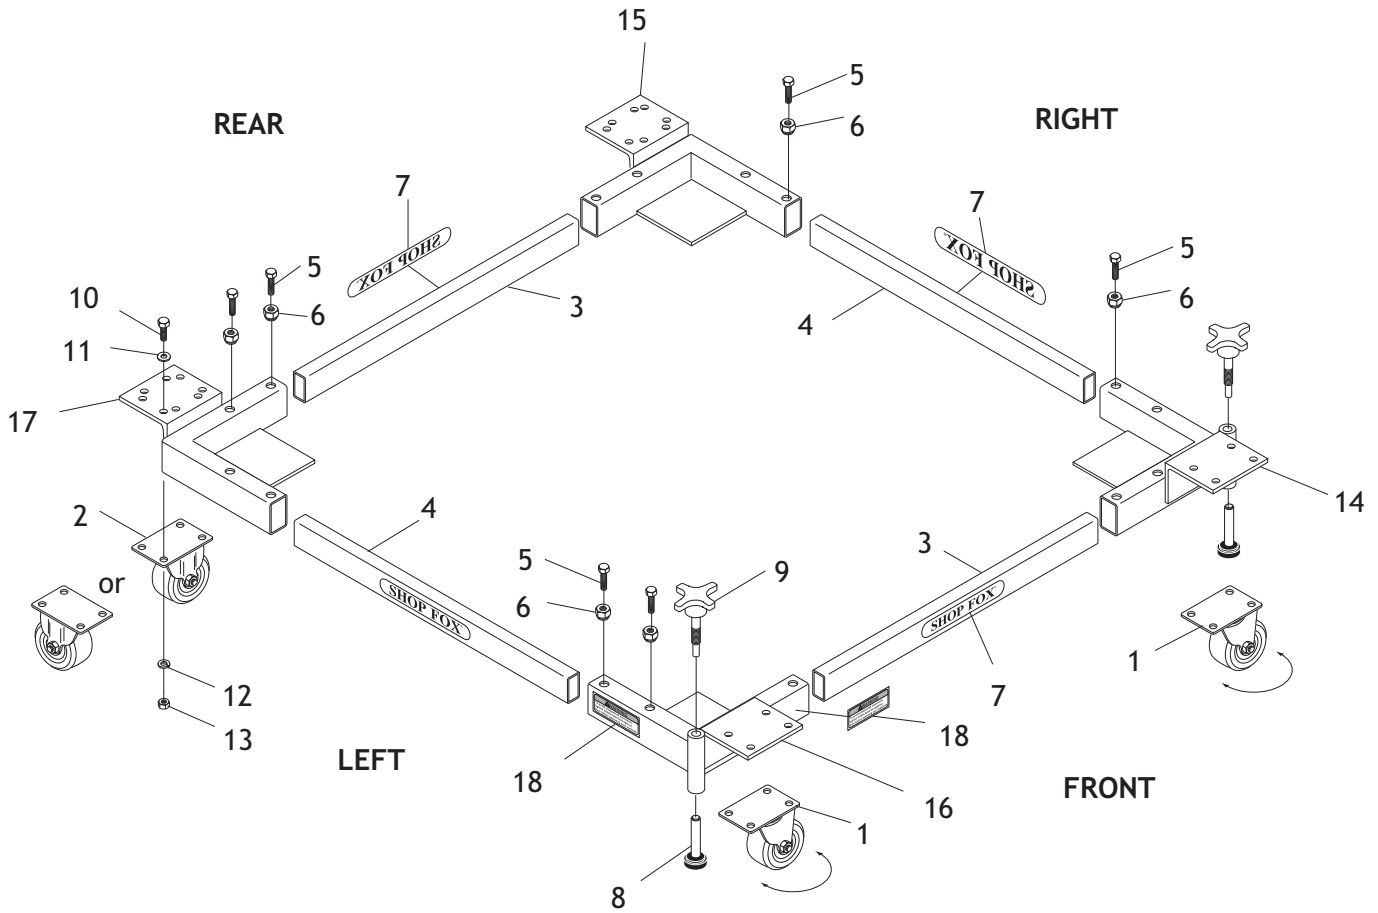

D2260A Parts

REF PART #	DESCRIPTION
1	XD2260A001 SWIVEL CASTER
2	XD2260A002 FIXED CASTER
3	XD2260A003 RAIL 10-5/8" LONG
4	XD2260A004 RAIL 15-1/8" LONG
5	XD2260A005 HEX BOLT M8-1.25 X 16
6	XD2260A006 LOCK NUT M8-1.25
7	XD2260A007 SHOP FOX LOGO LABEL
8	XD2260A008 FOOT WITH MAGNET
9	XD2260A009 KNOB M12-1.75

REF PART #	DESCRIPTION
10	XD2260A010 HEX BOLT M8-1.25 X 16
11	XD2260A011 FLAT WASHER 8MM
12	XD2260A012 LOCK WASHER 8MM
13	XD2260A013 HEX NUT M8-1.25
14	XD2260A014 RIGHT CORNER BRACKET W/FOOT POST
15	XD2260A015 RIGHT CORNER BRACKET
16	XD2260A016 LEFT CORNER BRACKET W/FOOT POST
17	XD2260A017 LEFT CORNER BRACKET
18	XD2260A018 TIGHTEN FEET WARNING LABEL