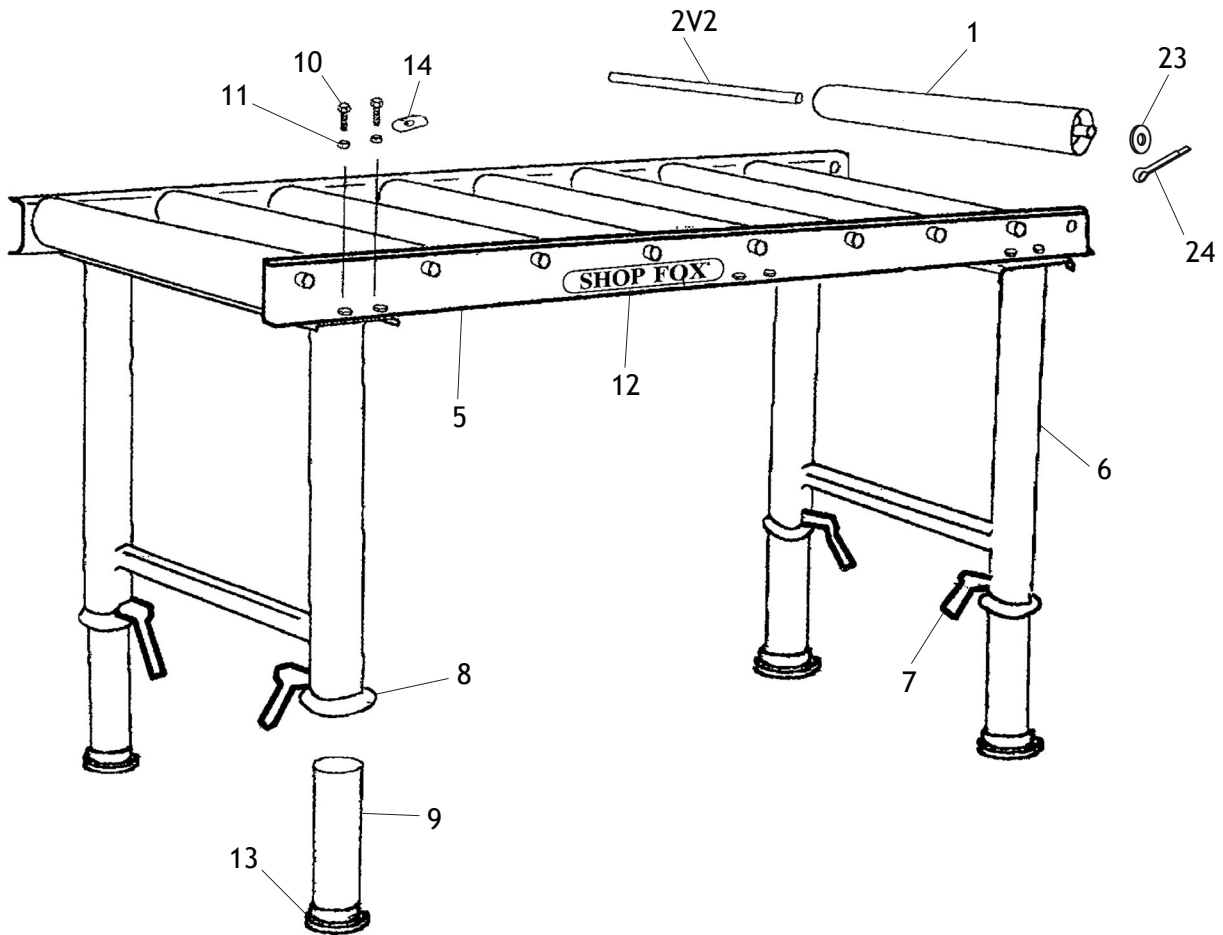

# Model D2271 Roller Table Parts List

Phone #: (360) 734-3482 • Online Tech Support: tech-support@shopfox.biz • Web: www.shopfox.biz

REF	PART #	DESCRIPTION
1	XD2271001	CHROME ROLLER
2V2	XD2271002V2	ROLLER SHAFT V2.05.11
5	XD2271005	RAIL
6	XD2271006	INNER & OUTER LEG ASSY
7	XD2271007	LOCK HANDLE ASSEMBLY
8	XD2271008	YELLOW RING
9	XD2271009	INNER CHROME TUBE

REF	PART #	DESCRIPTION
10	XPB09M	HEX BOLT M8-1.25 x 20
11	XPN03M	HEX NUT M8-1.25
12	XD2271012	SHOP FOX LOGO
13	XD2271013	BLACK FOOT
14	XPW01M	FLAT WASHER 8MM
23	XD2271023	SHAFT RETAINER
24	XD2271024	COTTER PIN