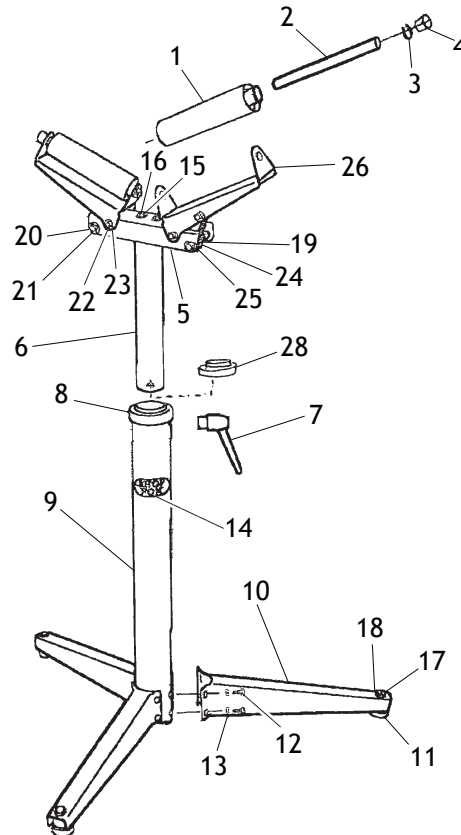

Model D2272 Tilting Roller Stand Parts List

Phone #: (360) 734-3482 • Online Tech Support: tech-support@shopfox.biz • Web: www.shopfox.biz

REF	PART #	DESCRIPTION
1	XD2271001	CHROME ROLLER
2	XD2271002	ROLLER SHAFT
3	XD2272003	ROLLER SHAFT E-CLIP
4	XD2271003	PLASTIC CAP
5	XD2272005	HORIZONTAL BRACKET
6	XD2272006	INNER CHROME TUBE
7	XD2271007	LOCK HANDLE ASSEMBLY
8	XD2271008	OUTER TUBE TOP CAP
9	XD2272009	OUTER TUBE
10	XD2272010	FOOT BRACKET
11	XD2272011	RUBBER FOOT
12	XPB83M	HEX BOLT M6-1 X 16
13	XPW03M	FLAT WASHER 6MM
14	XD2272014	SHOP FOX LOGO

REF	PART #	DESCRIPTION
15	XPB83M	HEX BOLT M6-1 X 16
16	XPW03M	FLAT WASHER 6MM
17	XPN03M	HEX NUT M8-1.25
18	XPW01M	FLAT WASHER 8MM
19	XD2272019	T-BOLT M6-1 X 60
20	XD2272020	LOWER SHAFT
21	XPEC03M	E-CLIP 10MM
22	XD2272022	UPPER SHAFT
23	XPEC03M	E-CLIP 10MM
24	XPN01M	HEX NUT M6-1
25	XPW03M	FLAT WASHER 6MM
26	XD2272026	TILTING BRACKET
28	XD2272028	BLACK PLASTIC COLUMN BUMPER