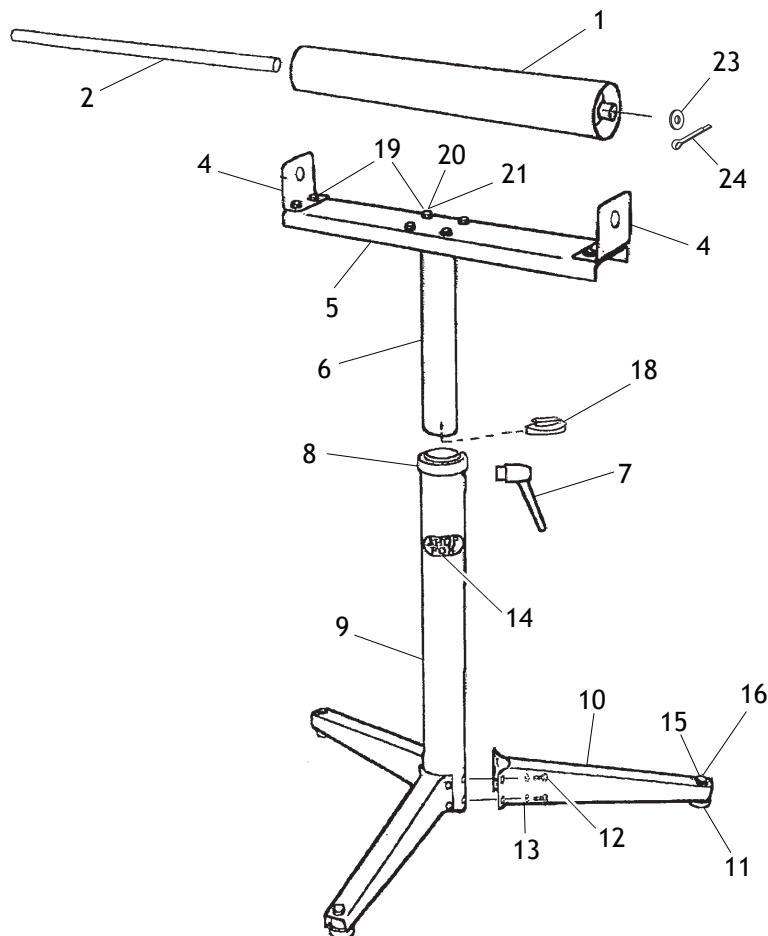

Model D2273 Single Roller Stand Parts List

Phone #: (360) 734-3482 • Online Tech Support: tech-support@shopfox.biz • Web: www.shopfox.biz

REF	PART #	DESCRIPTION
1	XD2271001	CHROME ROLLER
2V2	XD2271002V2	ROLLER SHAFT V2.05.11
4	XD2273004	L-BRACKET
5	XD2273005	HORIZONTAL BRACKET
6	XD2272006	INNER CHROME TUBE
7	XD2271007	LOCK HANDLE ASSEMBLY
8	XD2271008	OUTER TUBE TOP CAP
9	XD2272009	OUTER TUBE
10	XD2272010	FOOT BRACKET
11	XD2272011	RUBBER FOOT
12	XPB83M	HEX BOLT M6-1 X 16

REF	PART #	DESCRIPTION
13	XPW03M	FLAT WASHER 6MM
14	XD2272014	SHOP FOX LOGO
15	XPW01M	FLAT WASHER 8MM
16	XPN03M	HEX NUT M8-1.25
17	XD2273017	COMPLETE BOLT BAG
18	XD2272028	BLACK PLASTIC COLUMN BUMPER
19	XPB83M	HEX BOLT M6-1 X 16
20	XPW03M	FLAT WASHER 6MM
21	XPN01M	HEX NUT M6-1
23	XD2271023	SHAFT RETAINER
24	XD2271024	COTTER PIN