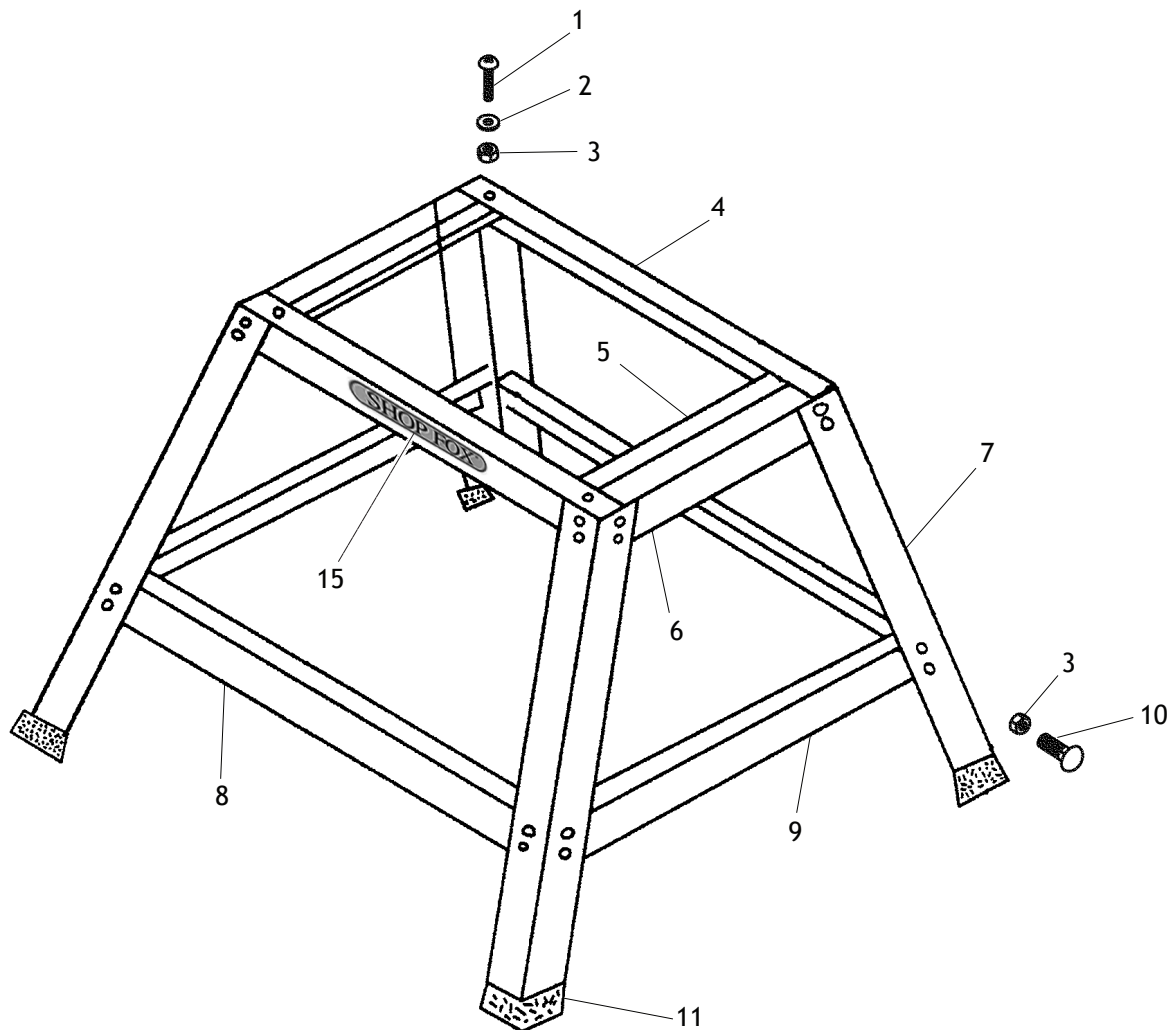

Model D2275 Tool Stand Parts List

Phone #: (360) 734-3482 • Online Tech Support: tech-support@shopfox.biz • Web: www.shopfox.biz

REF	PART #	DESCRIPTION
1	XPS166M	PHLP HD SCR M8-1.25 X 40
2	XPW01M	FLAT WASHER 8MM
3	XPNO3M	HEX NUT M8-1.25
4	XD2275004	LONG TOP BRACE
5	XD2275005	TOP CROSS BRACE
6	XD2275006	SHORT TOP BRACE

REF	PART #	DESCRIPTION
7	XD2275007	LEG
8	XD2275008	LONG BOTTOM BRACE
9	XD2275009	SHORT BOTTOM BRACE
10	XPCB11M	CARRIAGE BOLT M8-1.25 X 12
11	XD2275011	RUBBER FOOT
15	XD2275015	SHOP FOX LOGO

COPYRIGHT © NOVEMBER, 2010 BY WOODSTOCK INTERNATIONAL, INC.